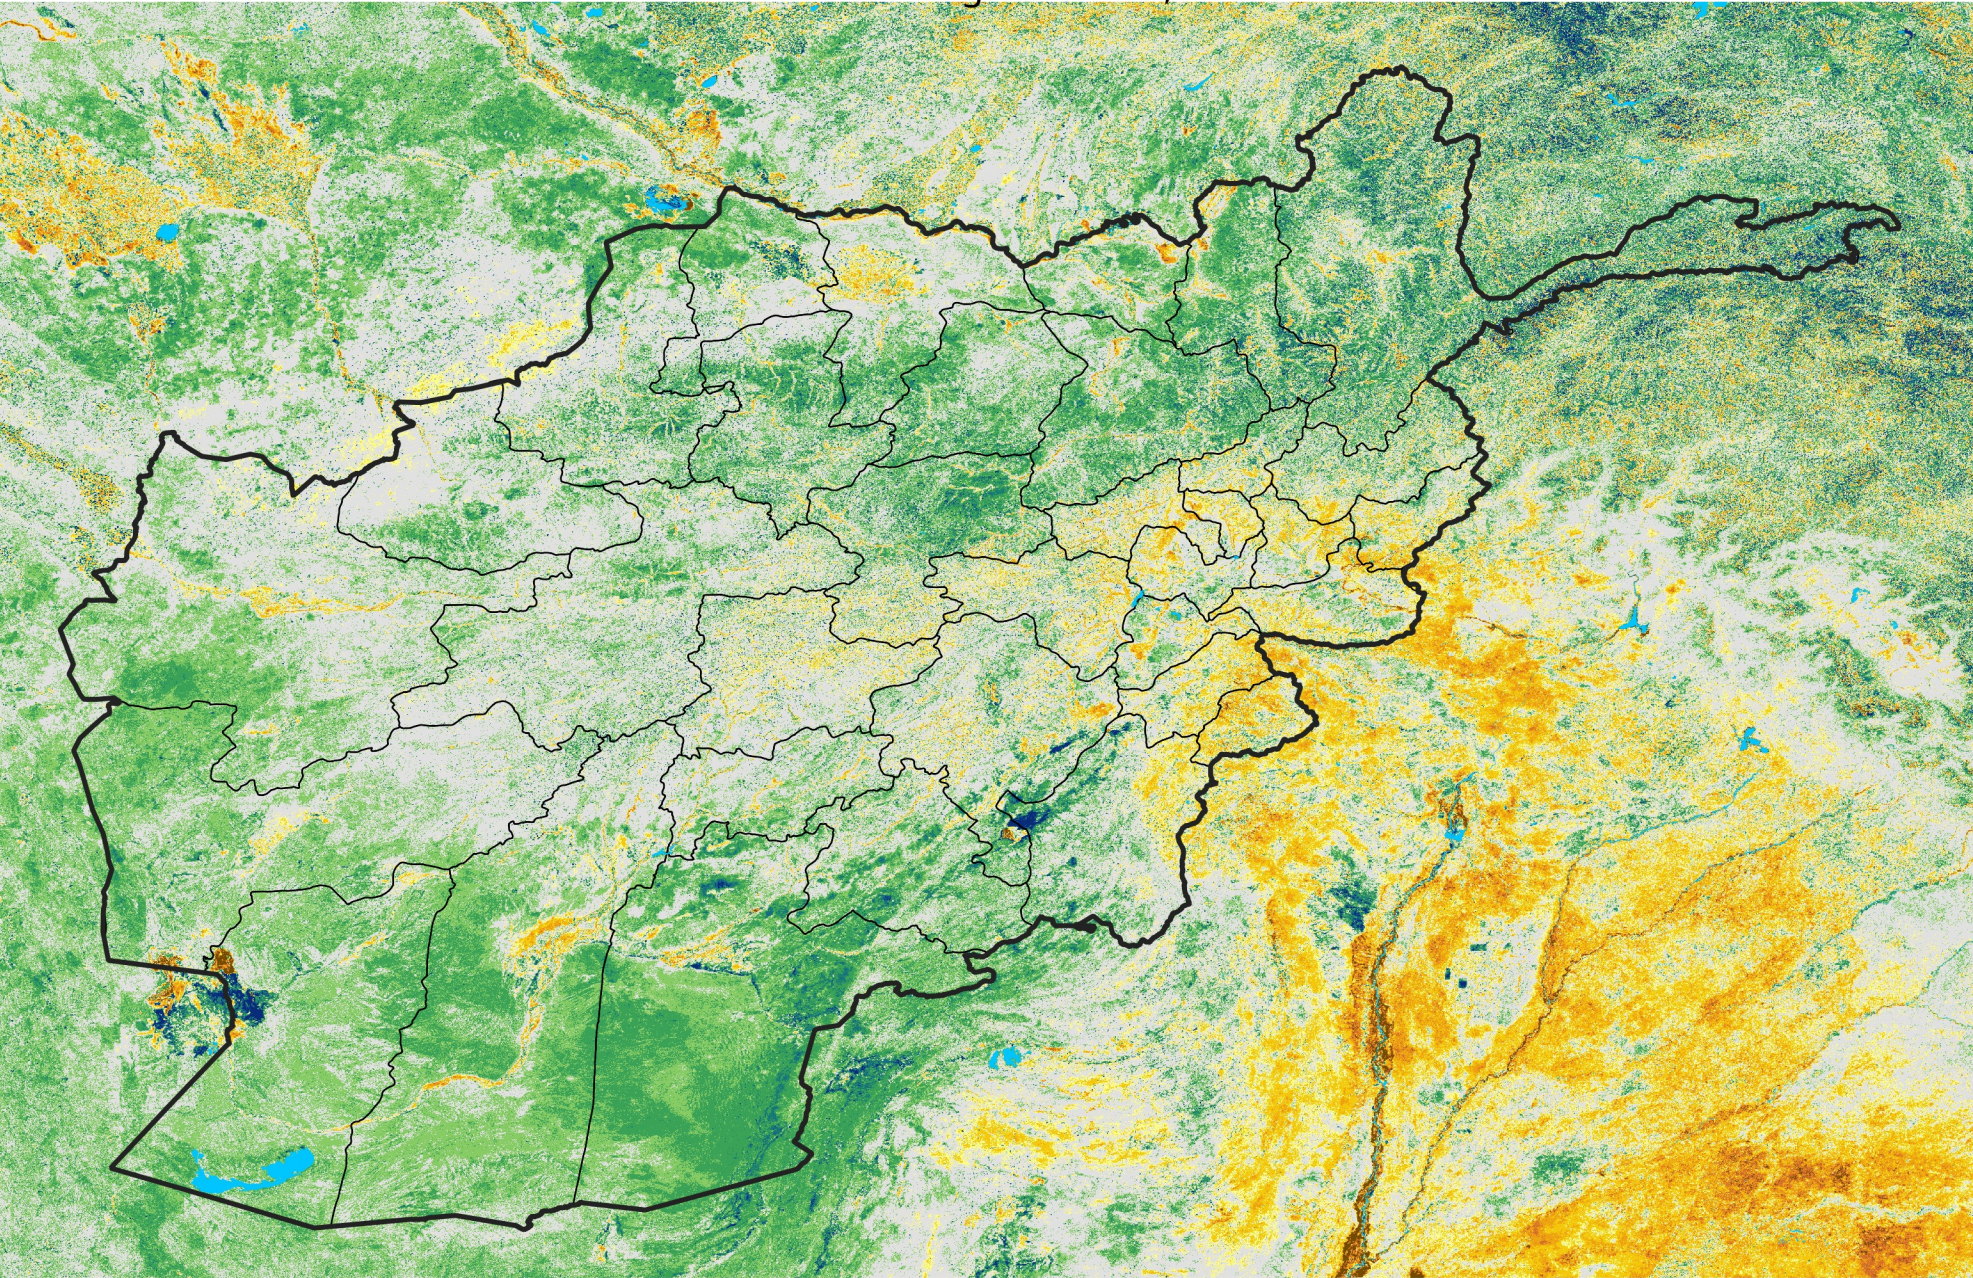

Afghanistan

Percent of Mean NDVI

2005 / mean (2003 - 2022)

Period 22 / August 01 - 10, 2005

Percent of Normal