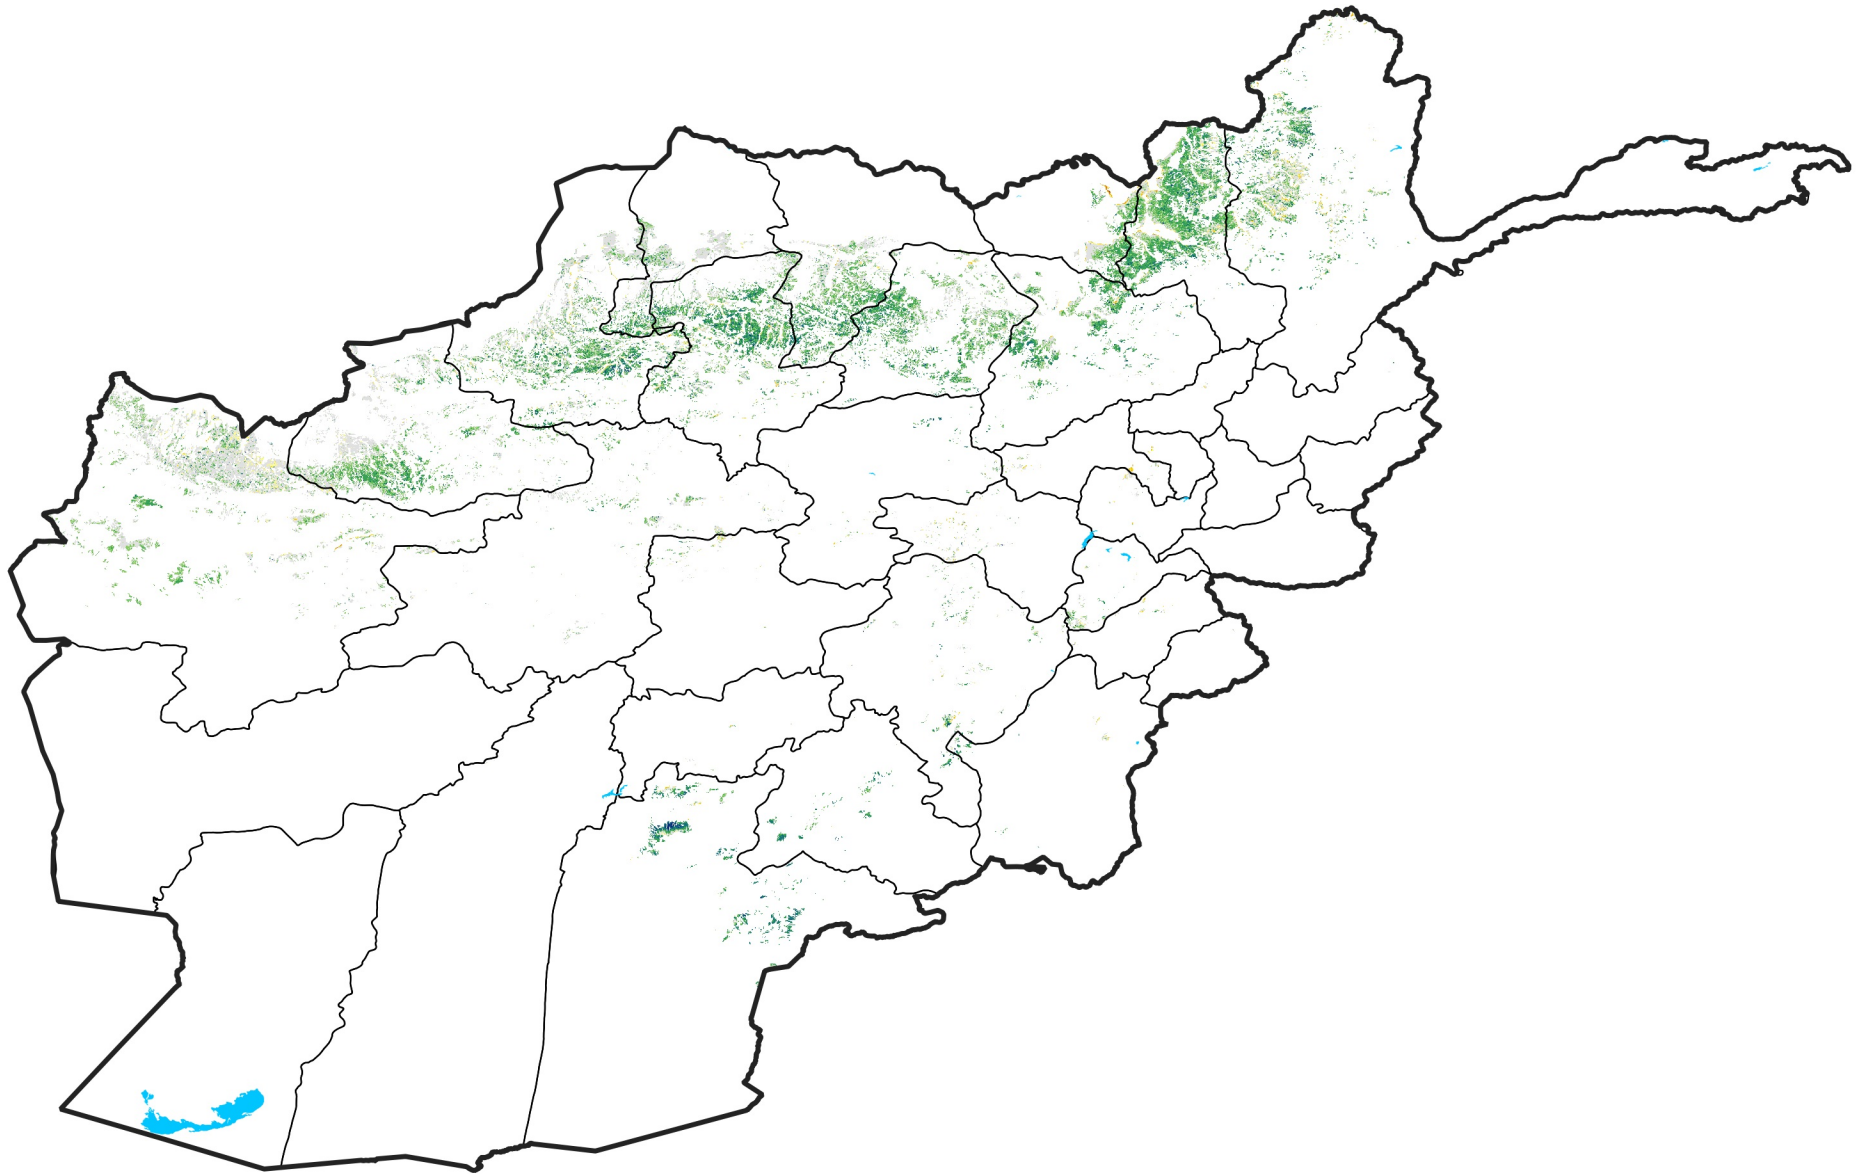

Afghanistan Rainfed Agricultural Areas

Percent of Mean NDVI

2005 / mean (2003 - 2022)

Period 22 / August 01 - 10, 2005

Percent of Normal