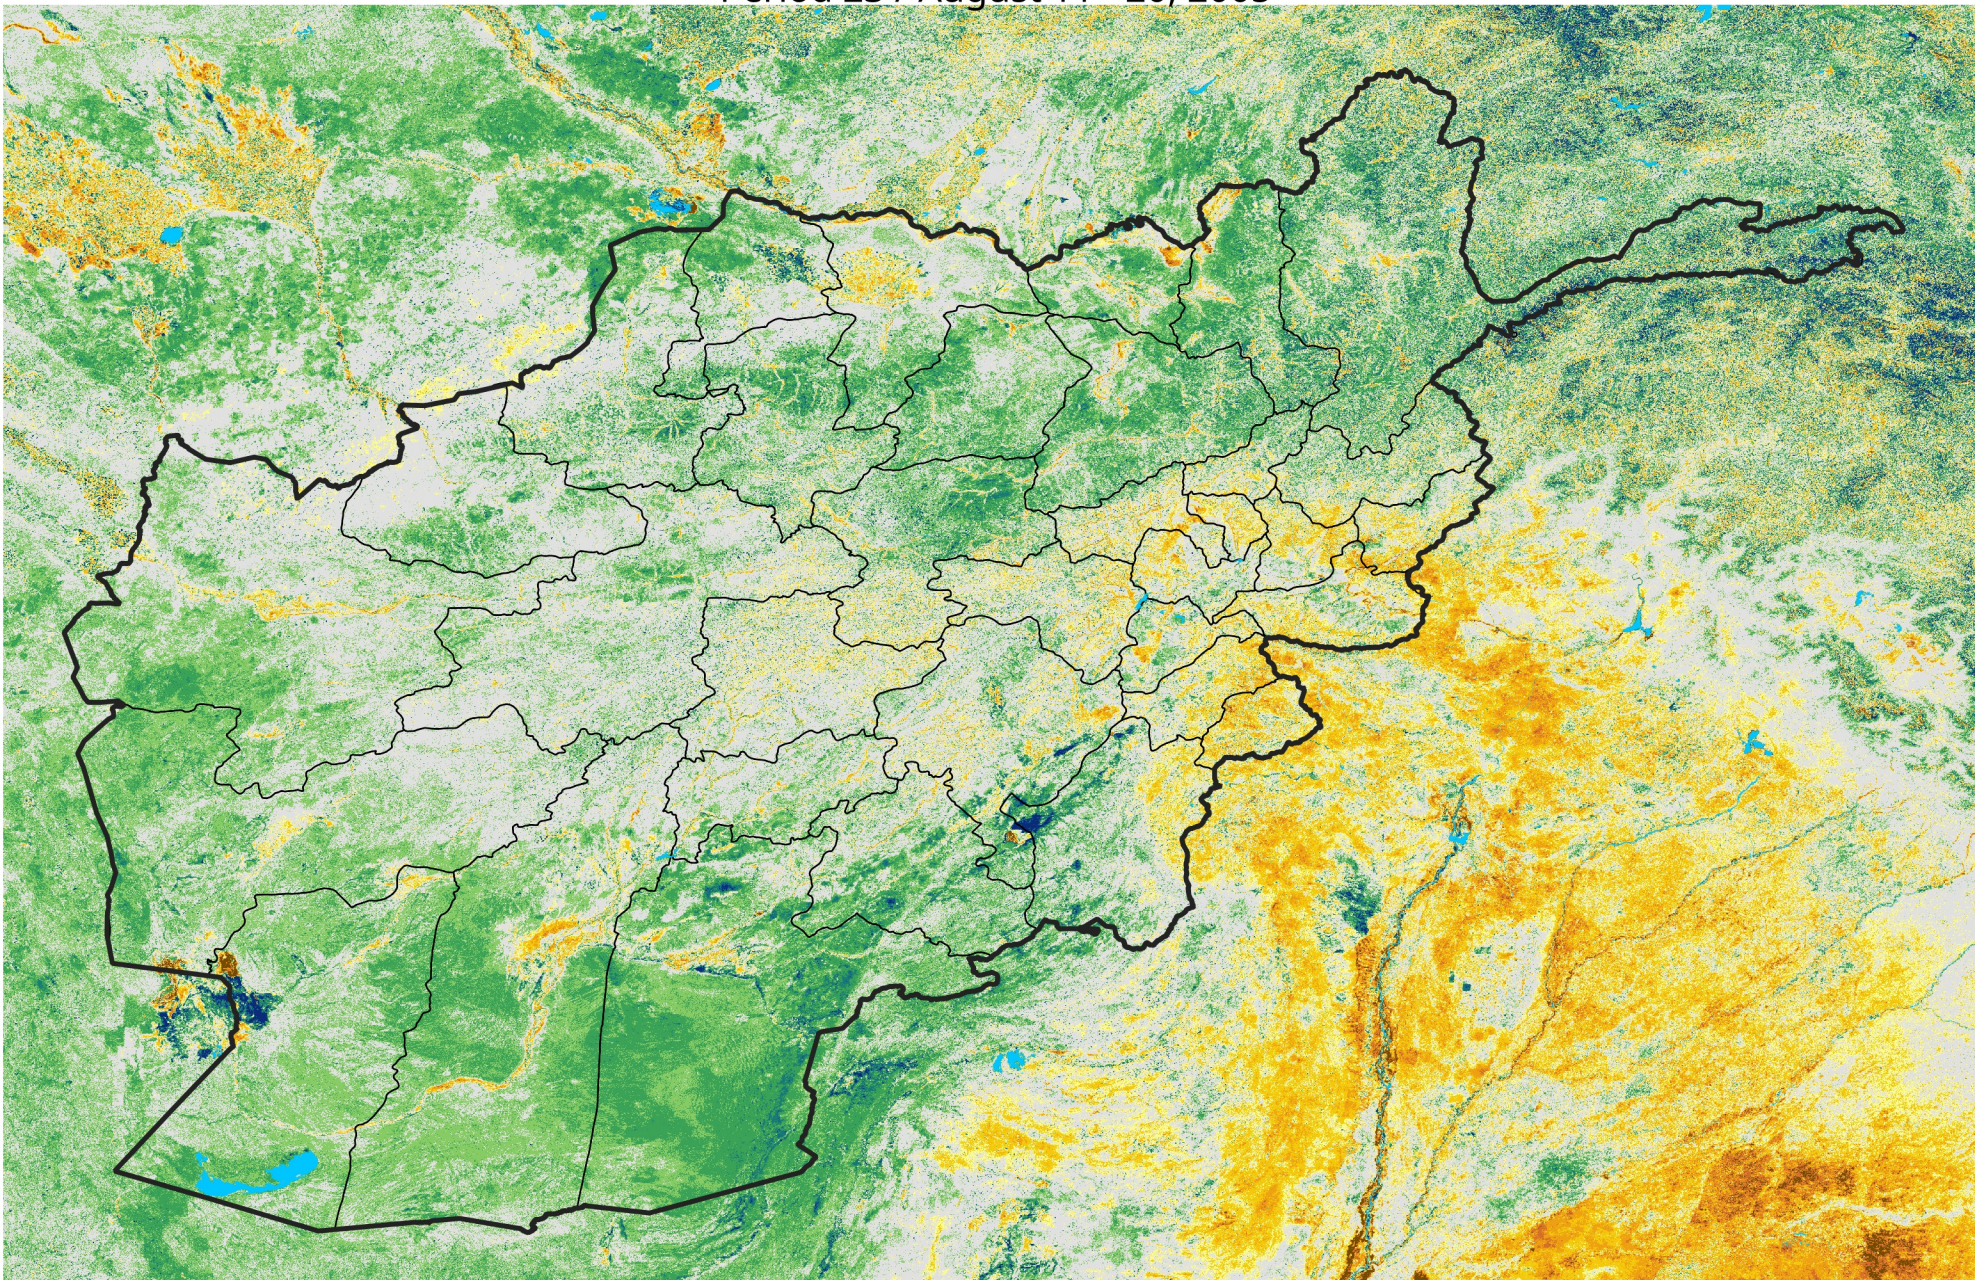

Afghanistan

Percent of Mean NDVI

2005 / mean (2003 - 2022)

Period 23 / August 11 - 20, 2005

Percent of Normal