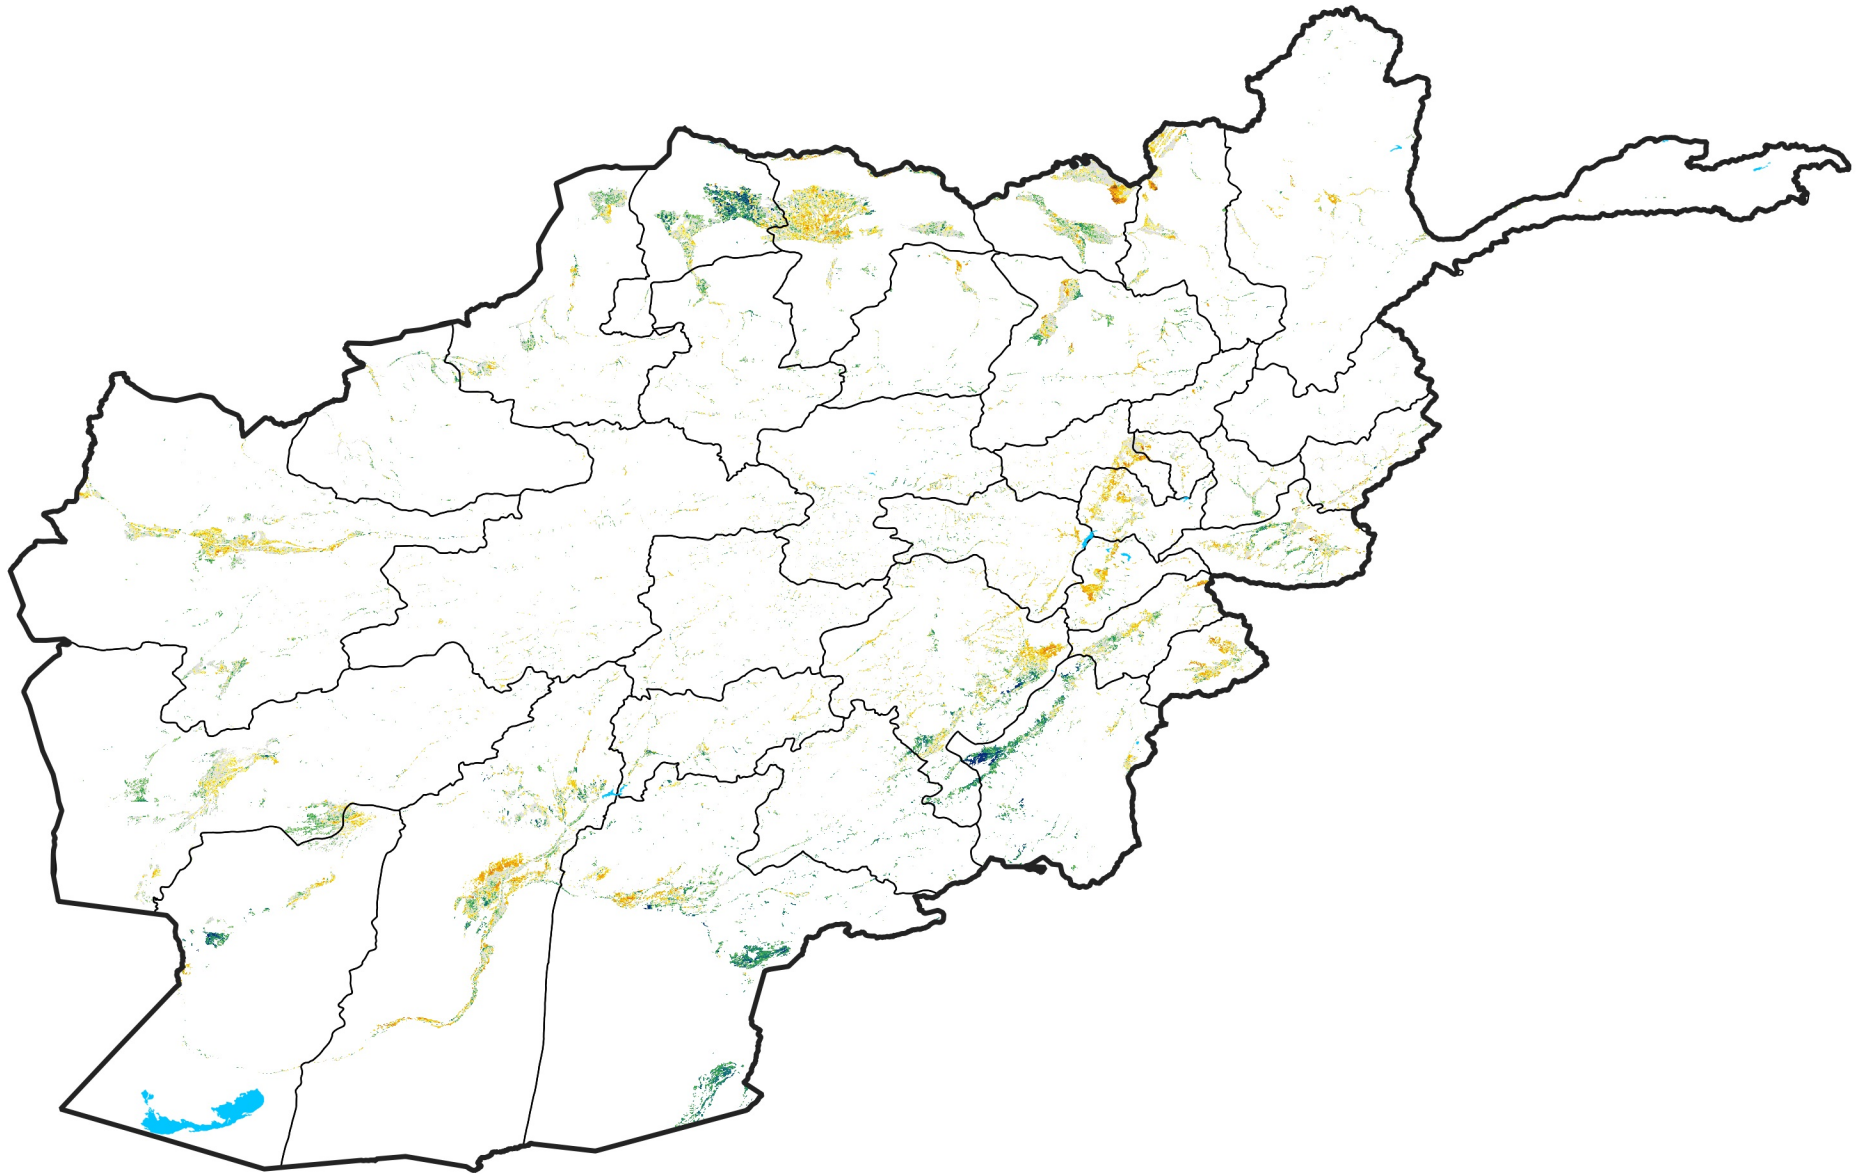

Afghanistan Irrigated Agricultural Areas

Percent of Mean NDVI

2005 / mean (2003 - 2022)

Period 23 / August 11 - 20, 2005

Percent of Normal