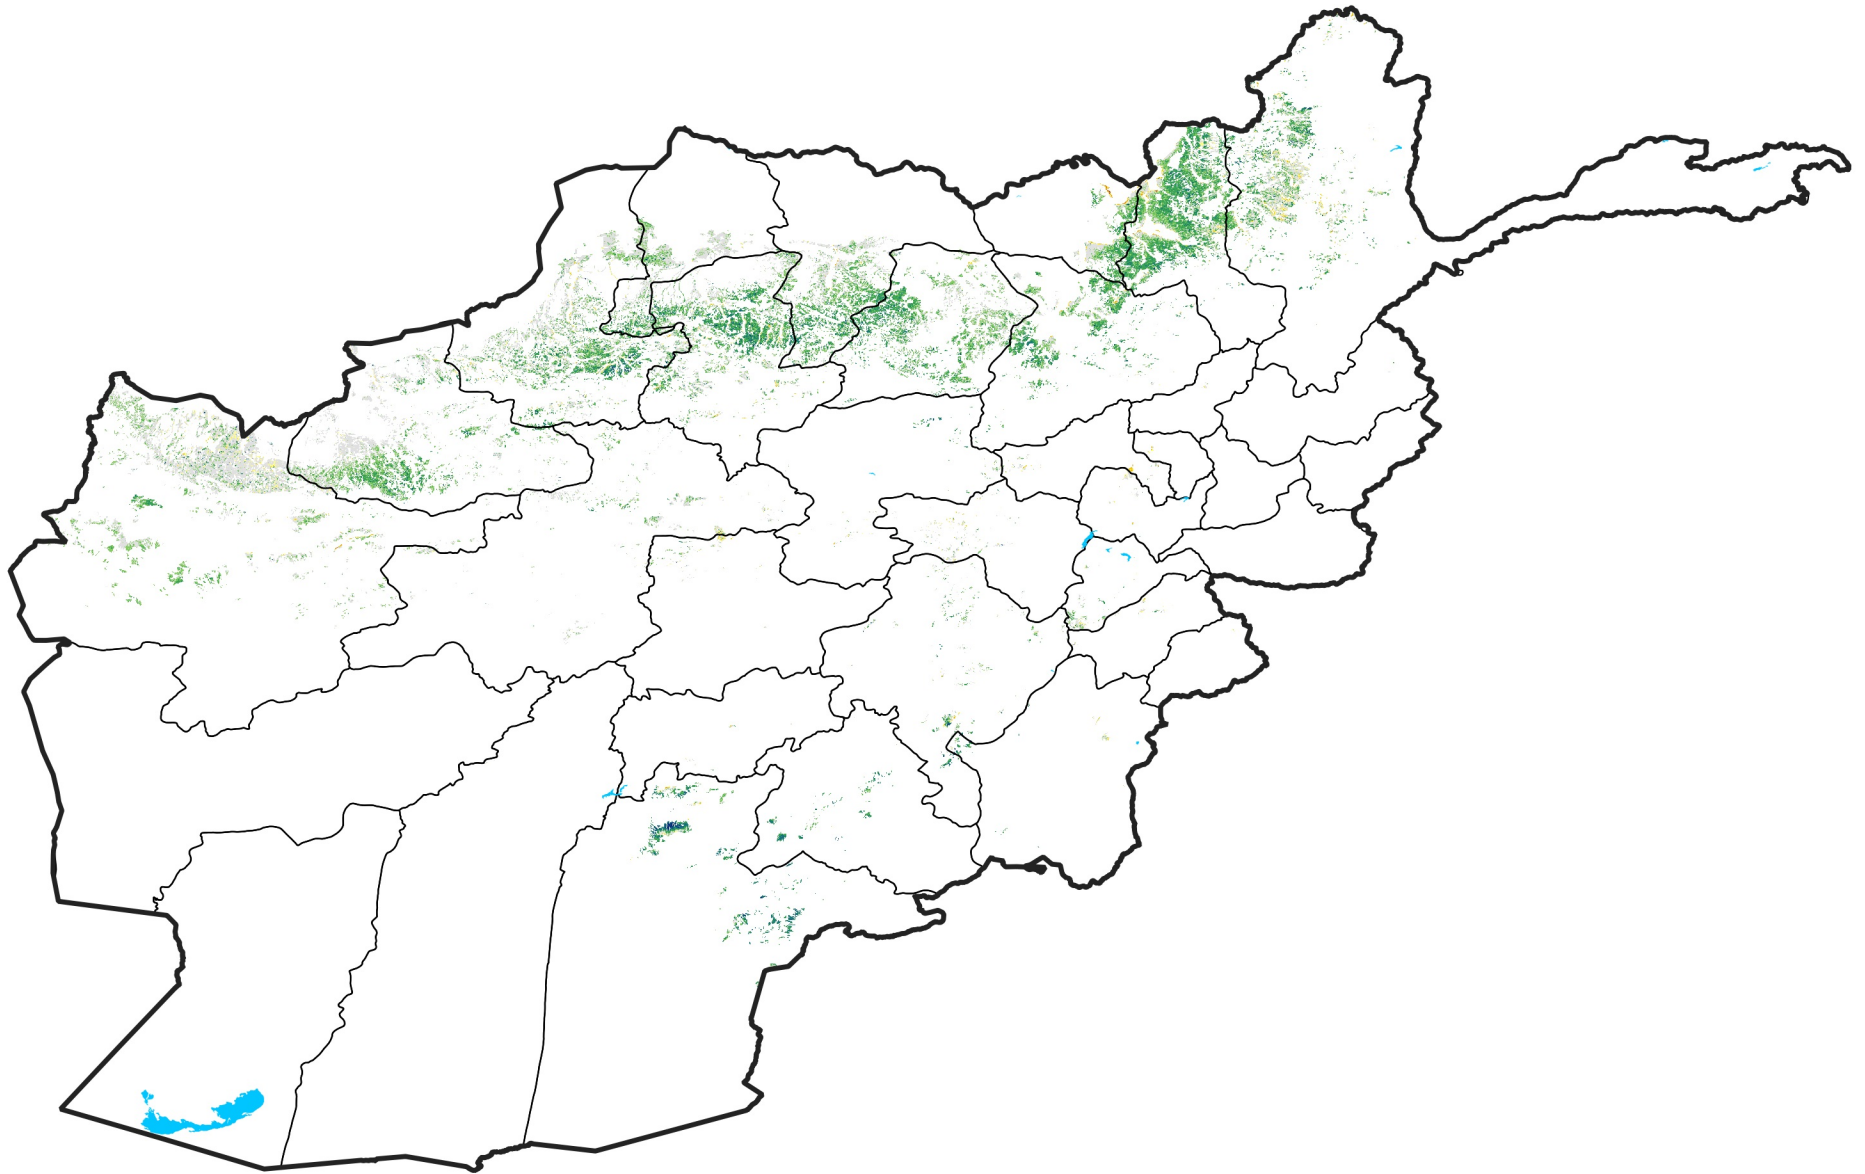

Afghanistan Rainfed Agricultural Areas

Percent of Mean NDVI

2005 / mean (2003 - 2022)

Period 23 / August 11 - 20, 2005

Percent of Normal