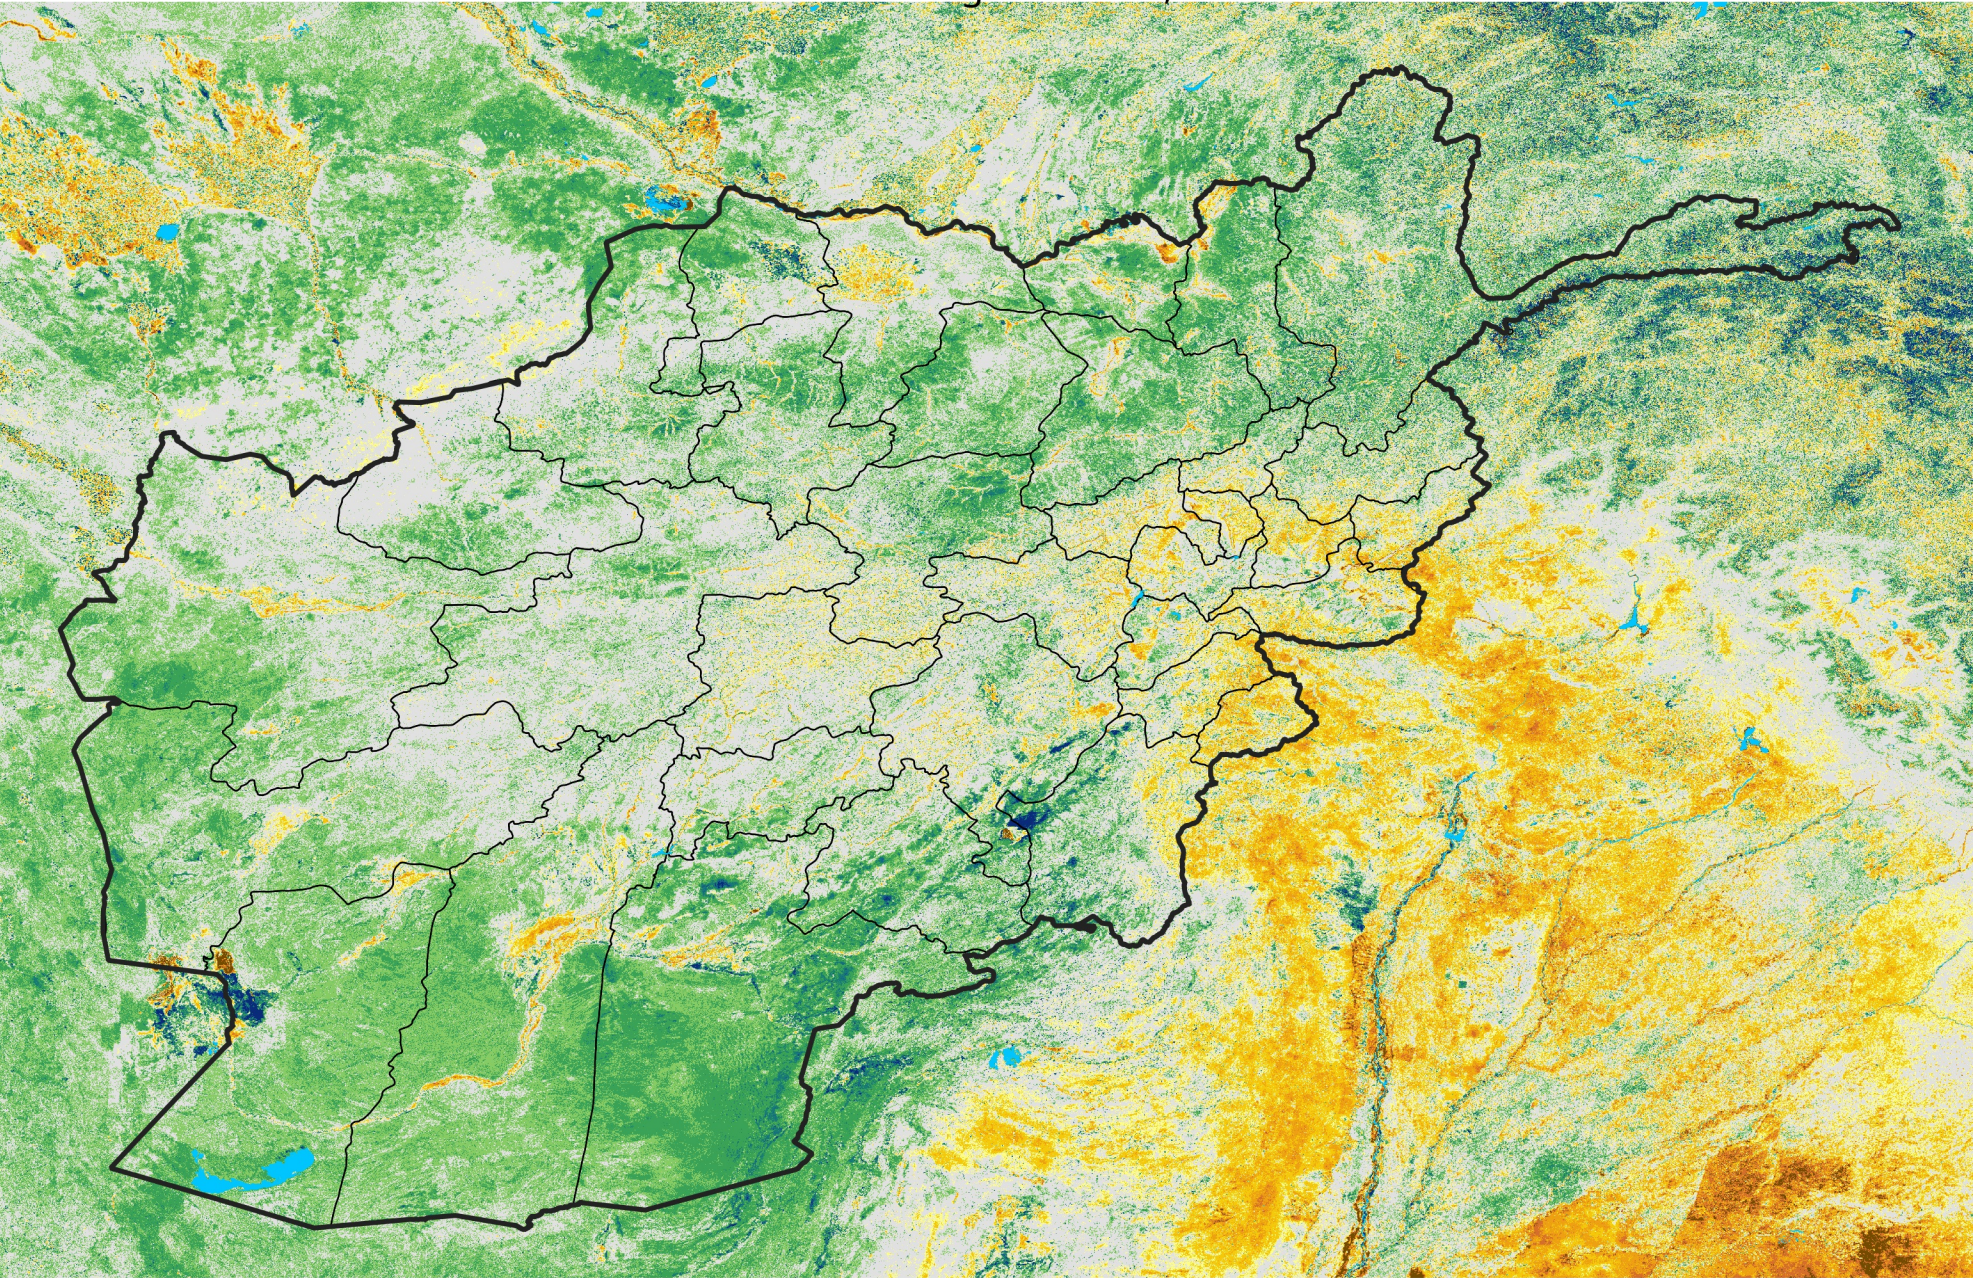

Afghanistan

Percent of Mean NDVI

2005 / mean (2003 - 2022)

Period 24 / August 21 - 31, 2005

Percent of Normal