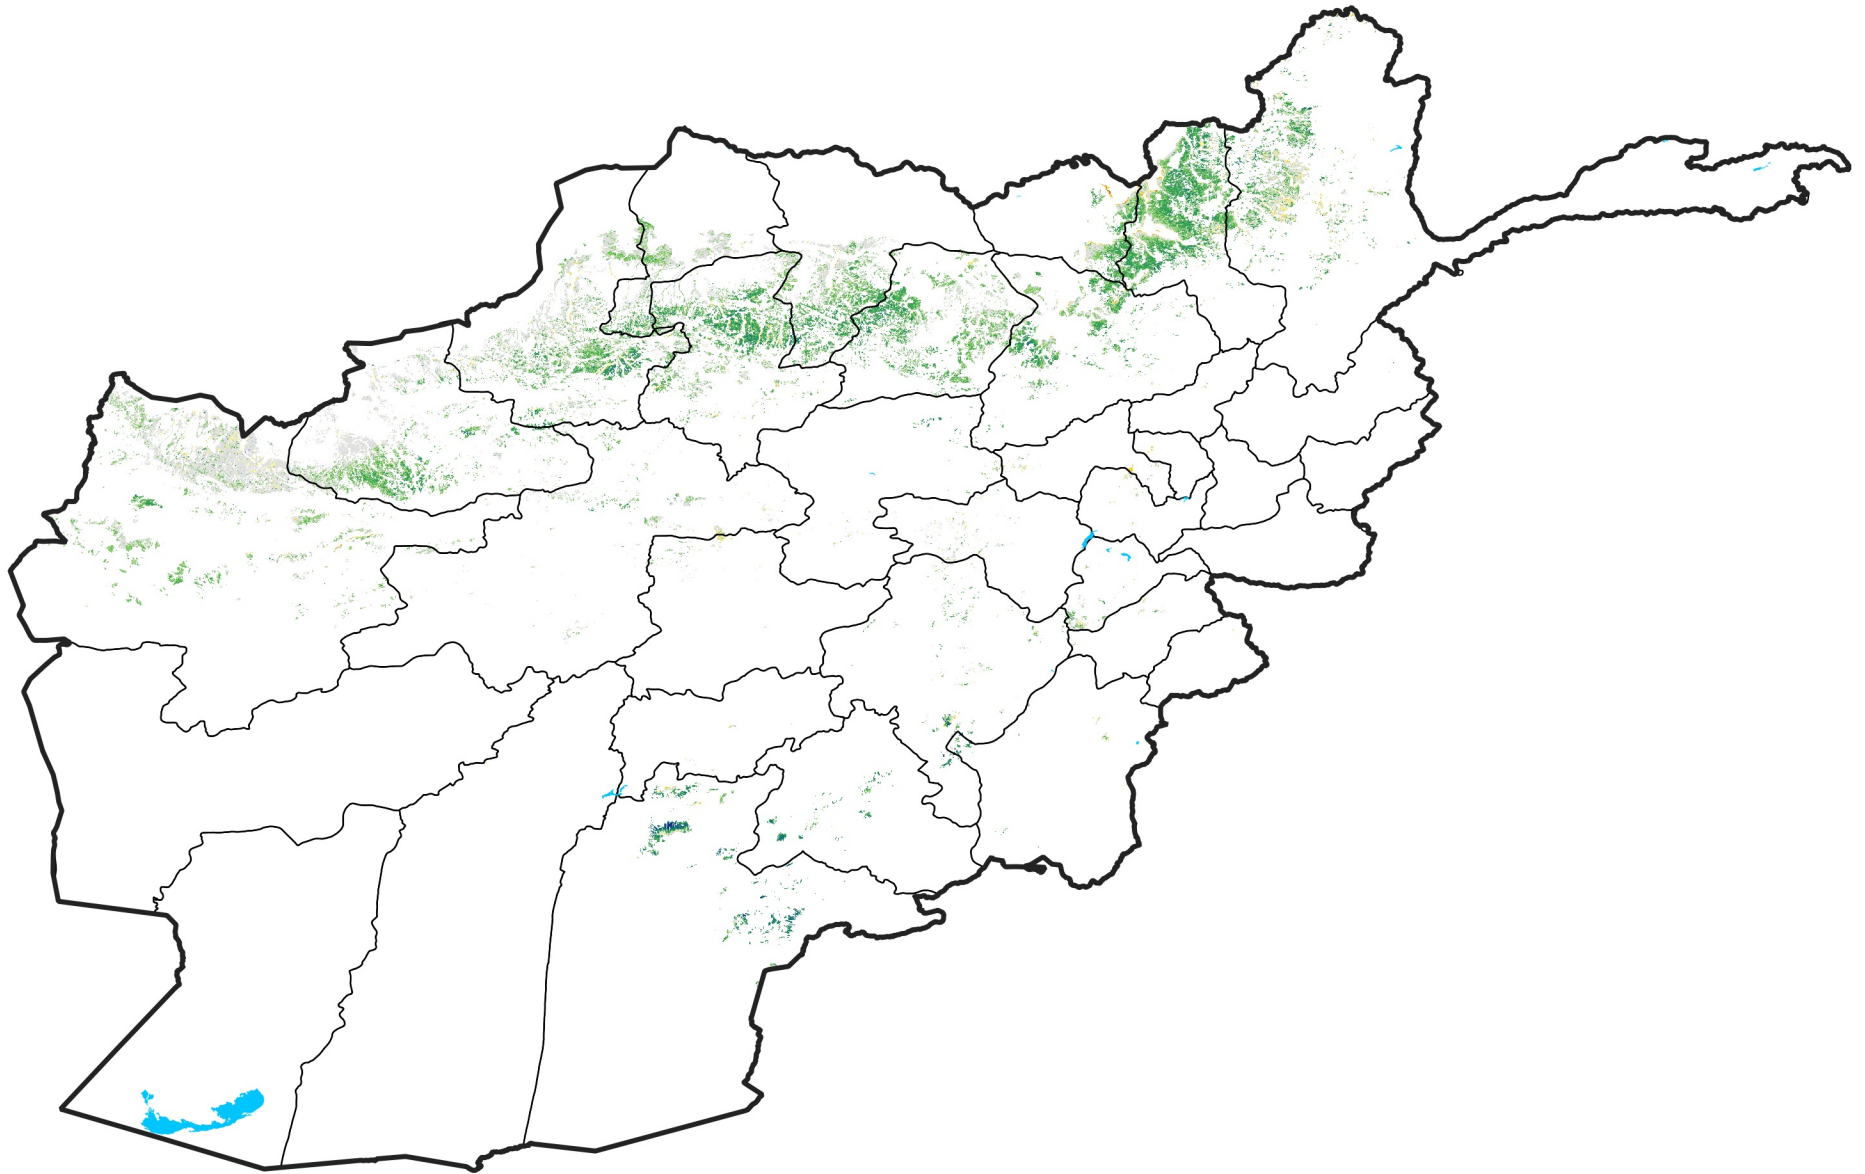

Afghanistan Rainfed Agricultural Areas

Percent of Mean NDVI

2005 / mean (2003 - 2022)

Period 24 / August 21 - 31, 2005

Percent of Normal