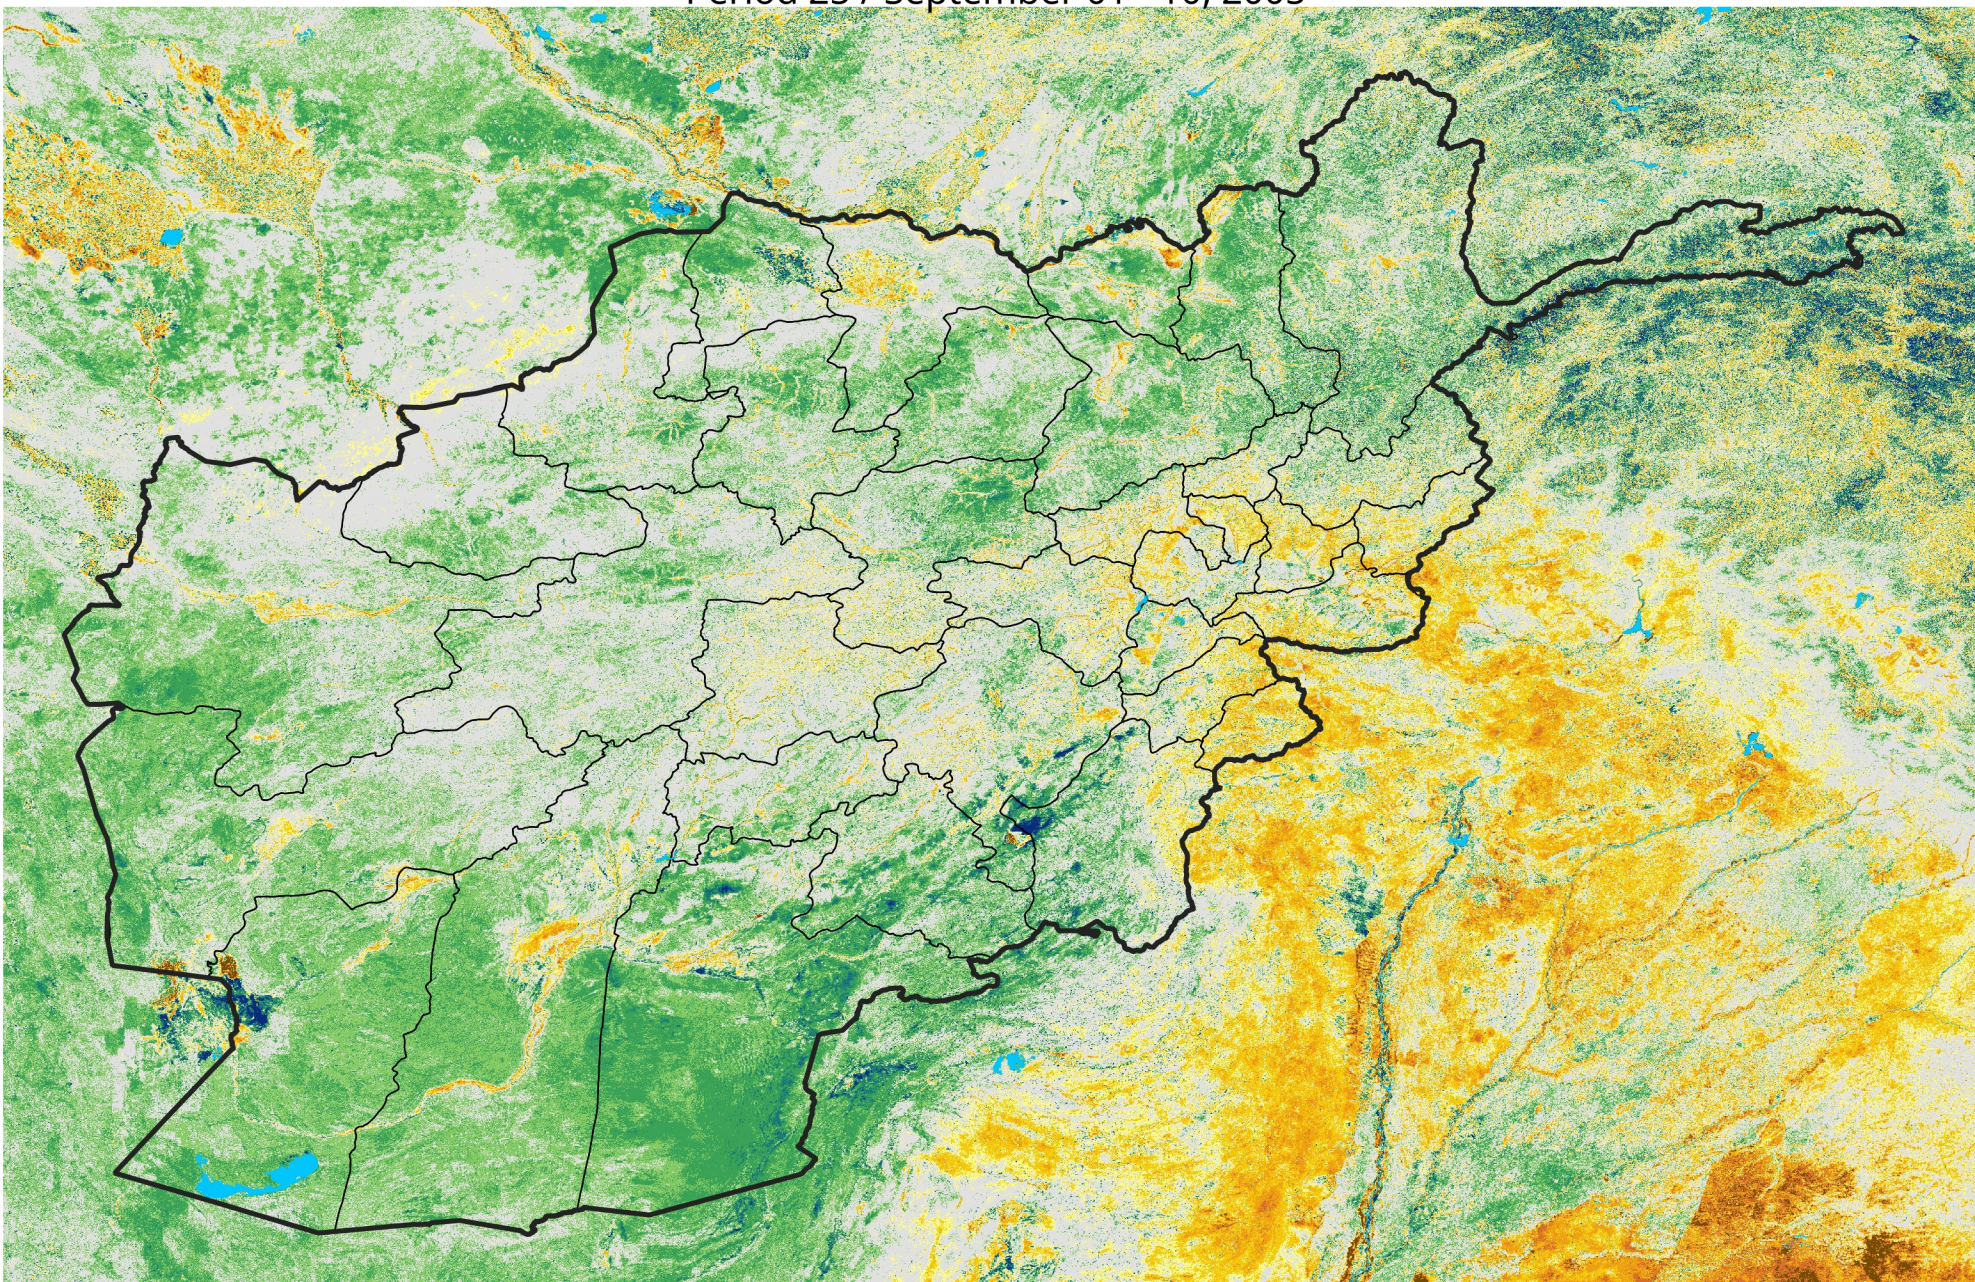

Afghanistan

Percent of Mean NDVI

2005 / mean (2003 - 2022)

Period 25 / September 01 - 10, 2005

Percent of Normal