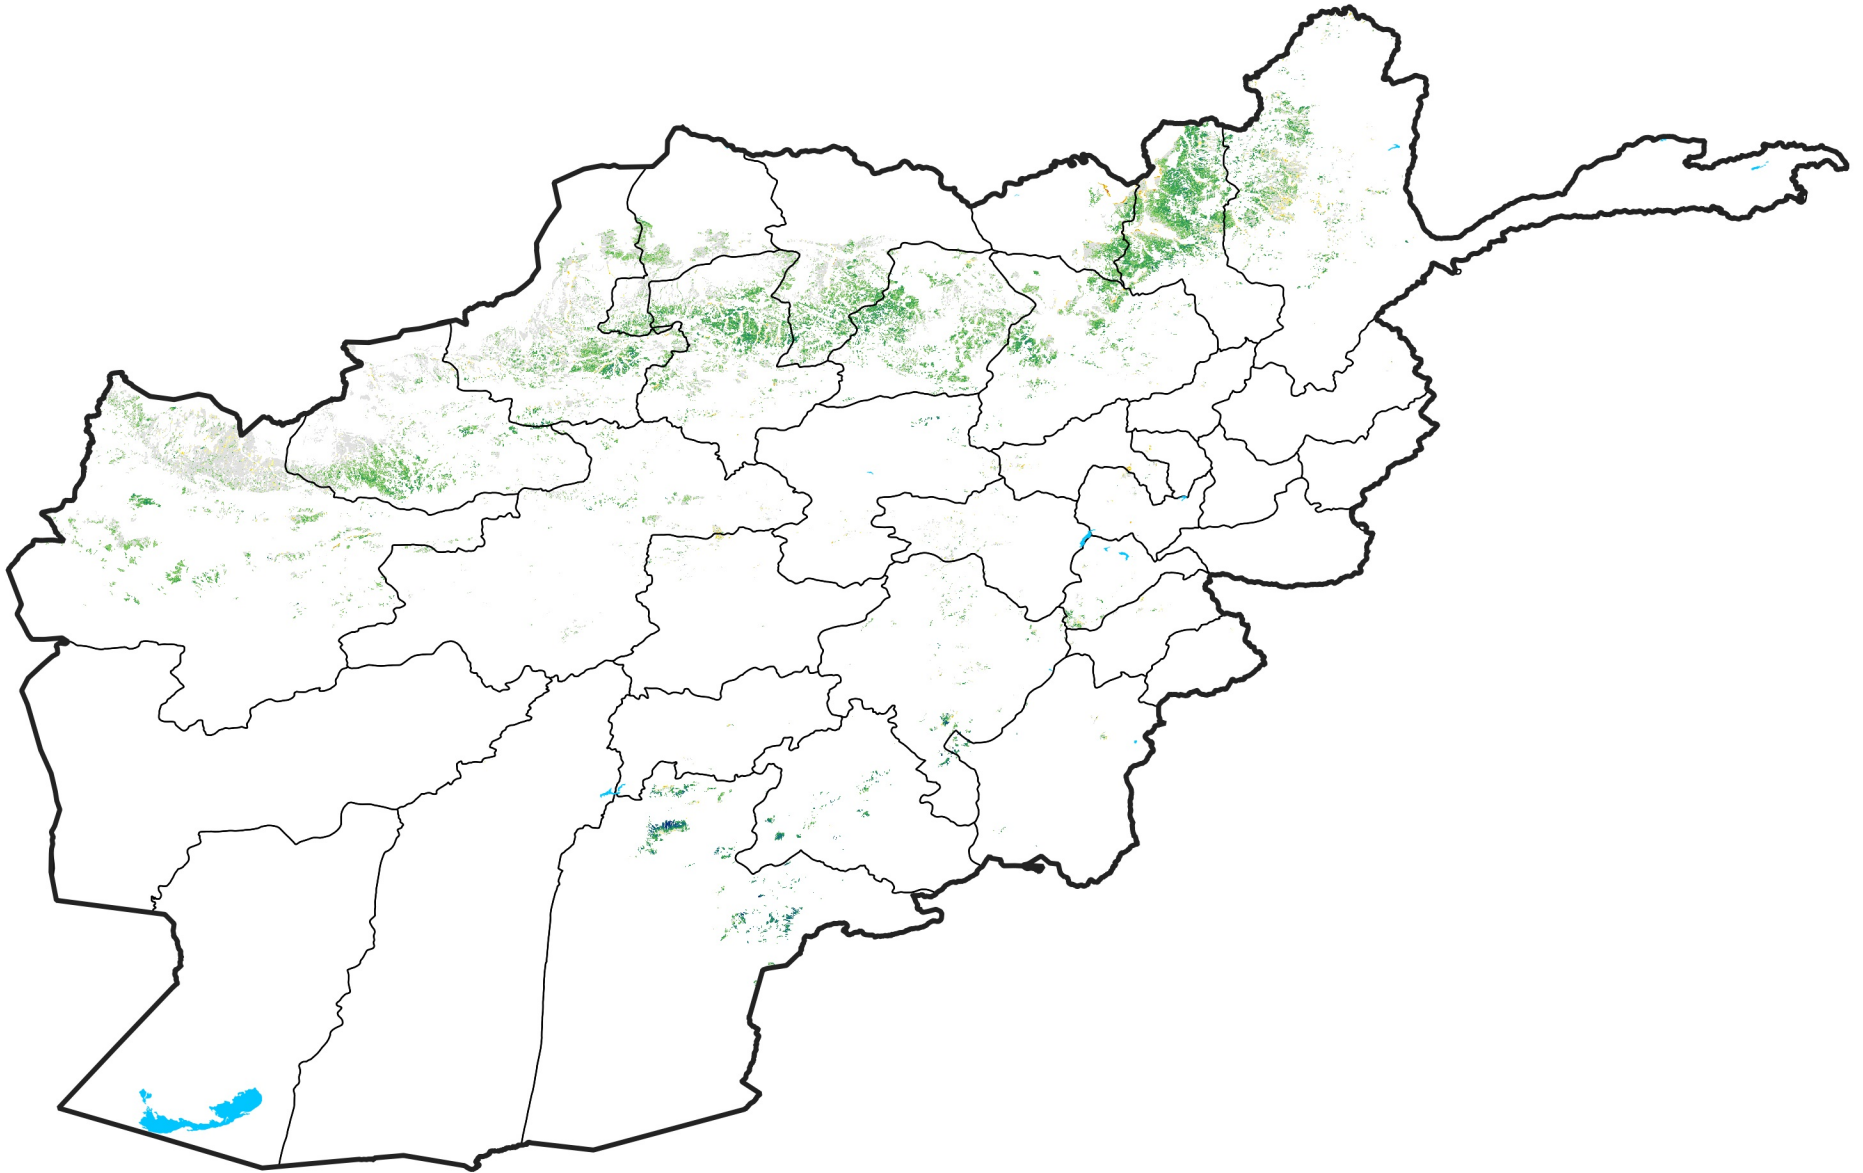

Afghanistan Rainfed Agricultural Areas

Percent of Mean NDVI

2005 / mean (2003 - 2022)

Period 25 / September 01 - 10, 2005

Percent of Normal