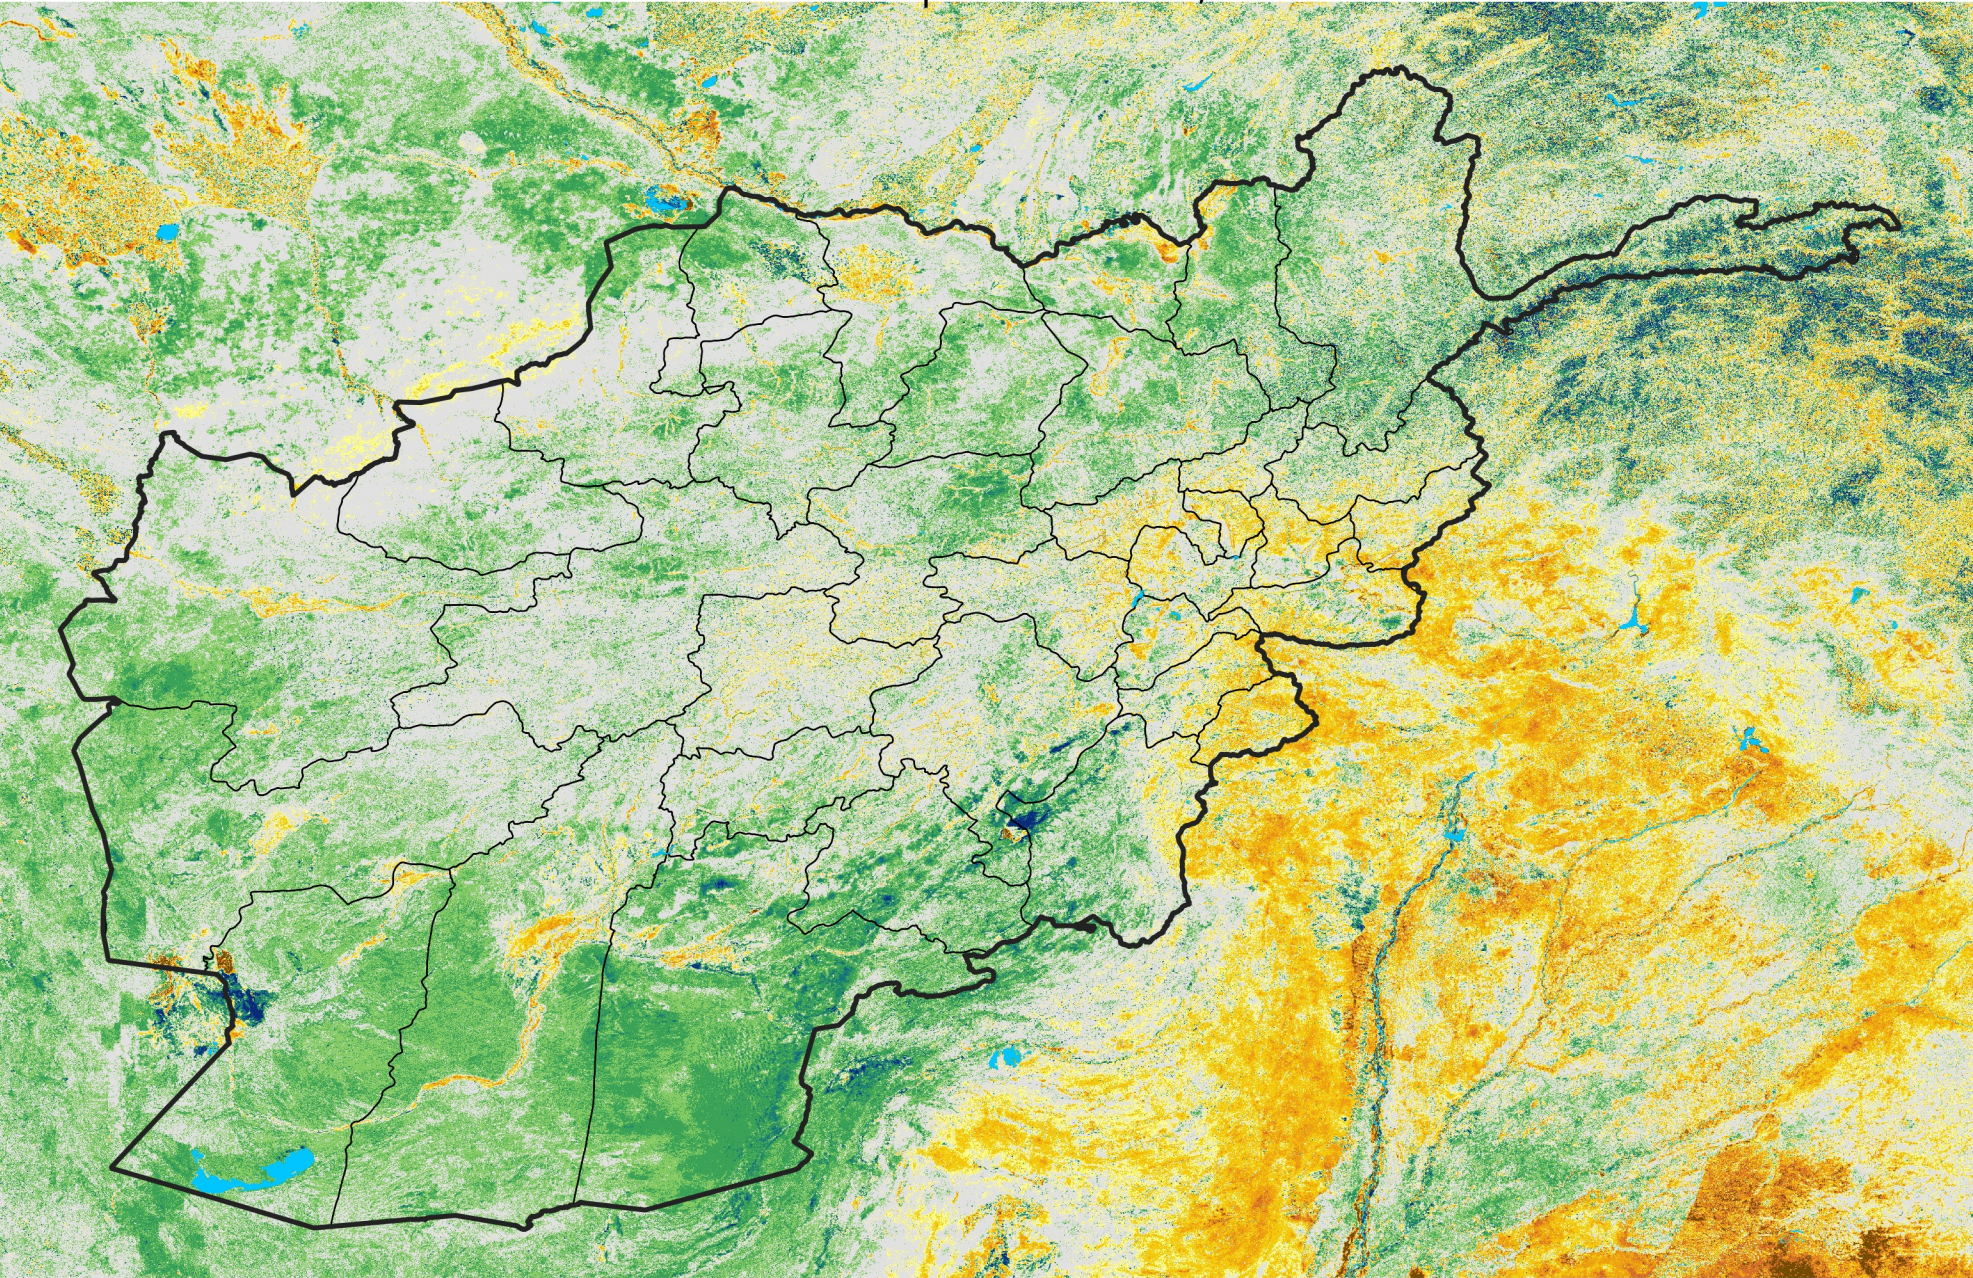

Afghanistan

Percent of Mean NDVI

2005 / mean (2003 - 2022)

Period 26 / September 11 - 20, 2005

Percent of Normal