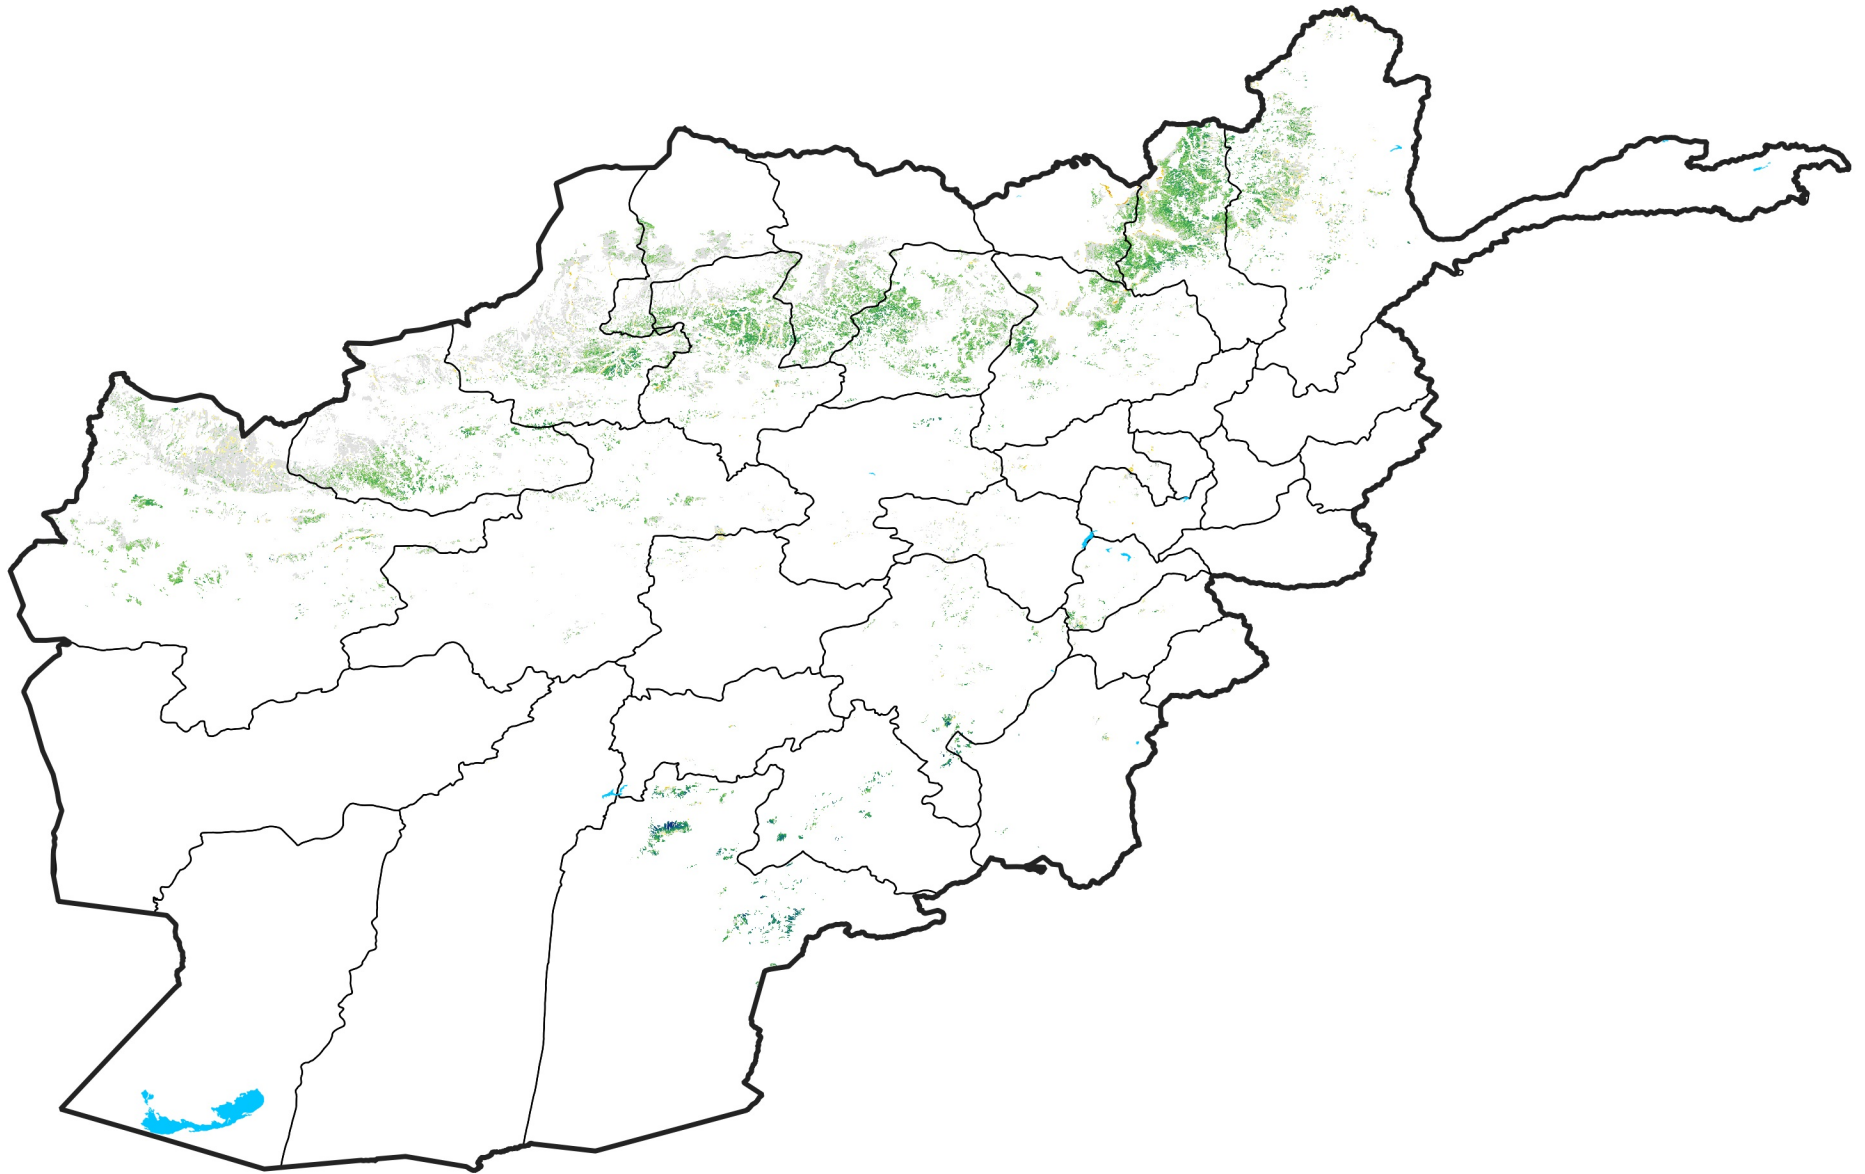

Afghanistan Rainfed Agricultural Areas

Percent of Mean NDVI

2005 / mean (2003 - 2022)

Period 26 / September 11 - 20, 2005

Percent of Normal