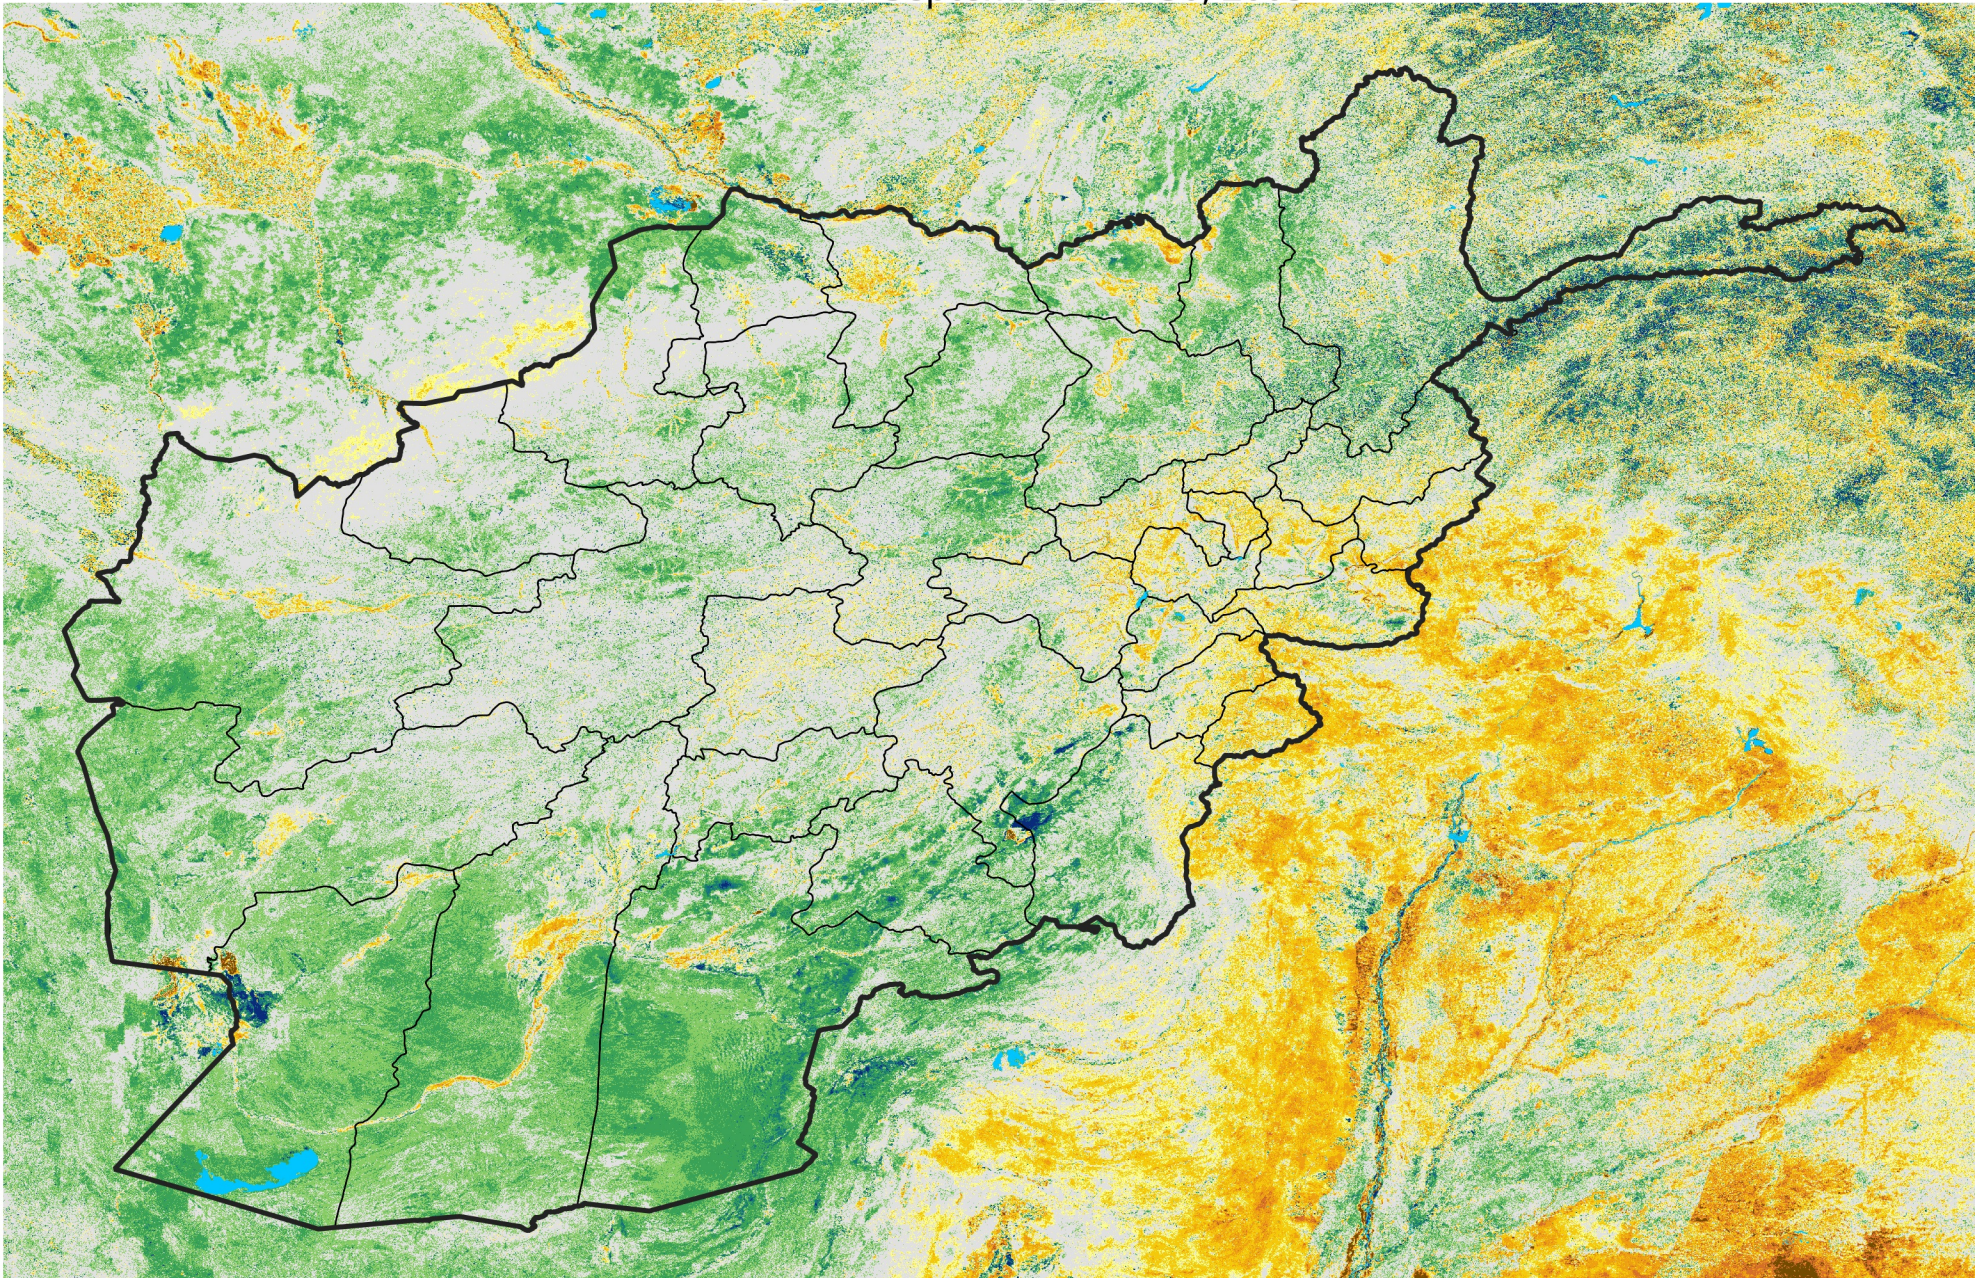

Afghanistan

Percent of Mean NDVI

2005 / mean (2003 - 2022)

Period 27 / September 21 - 30, 2005

Percent of Normal