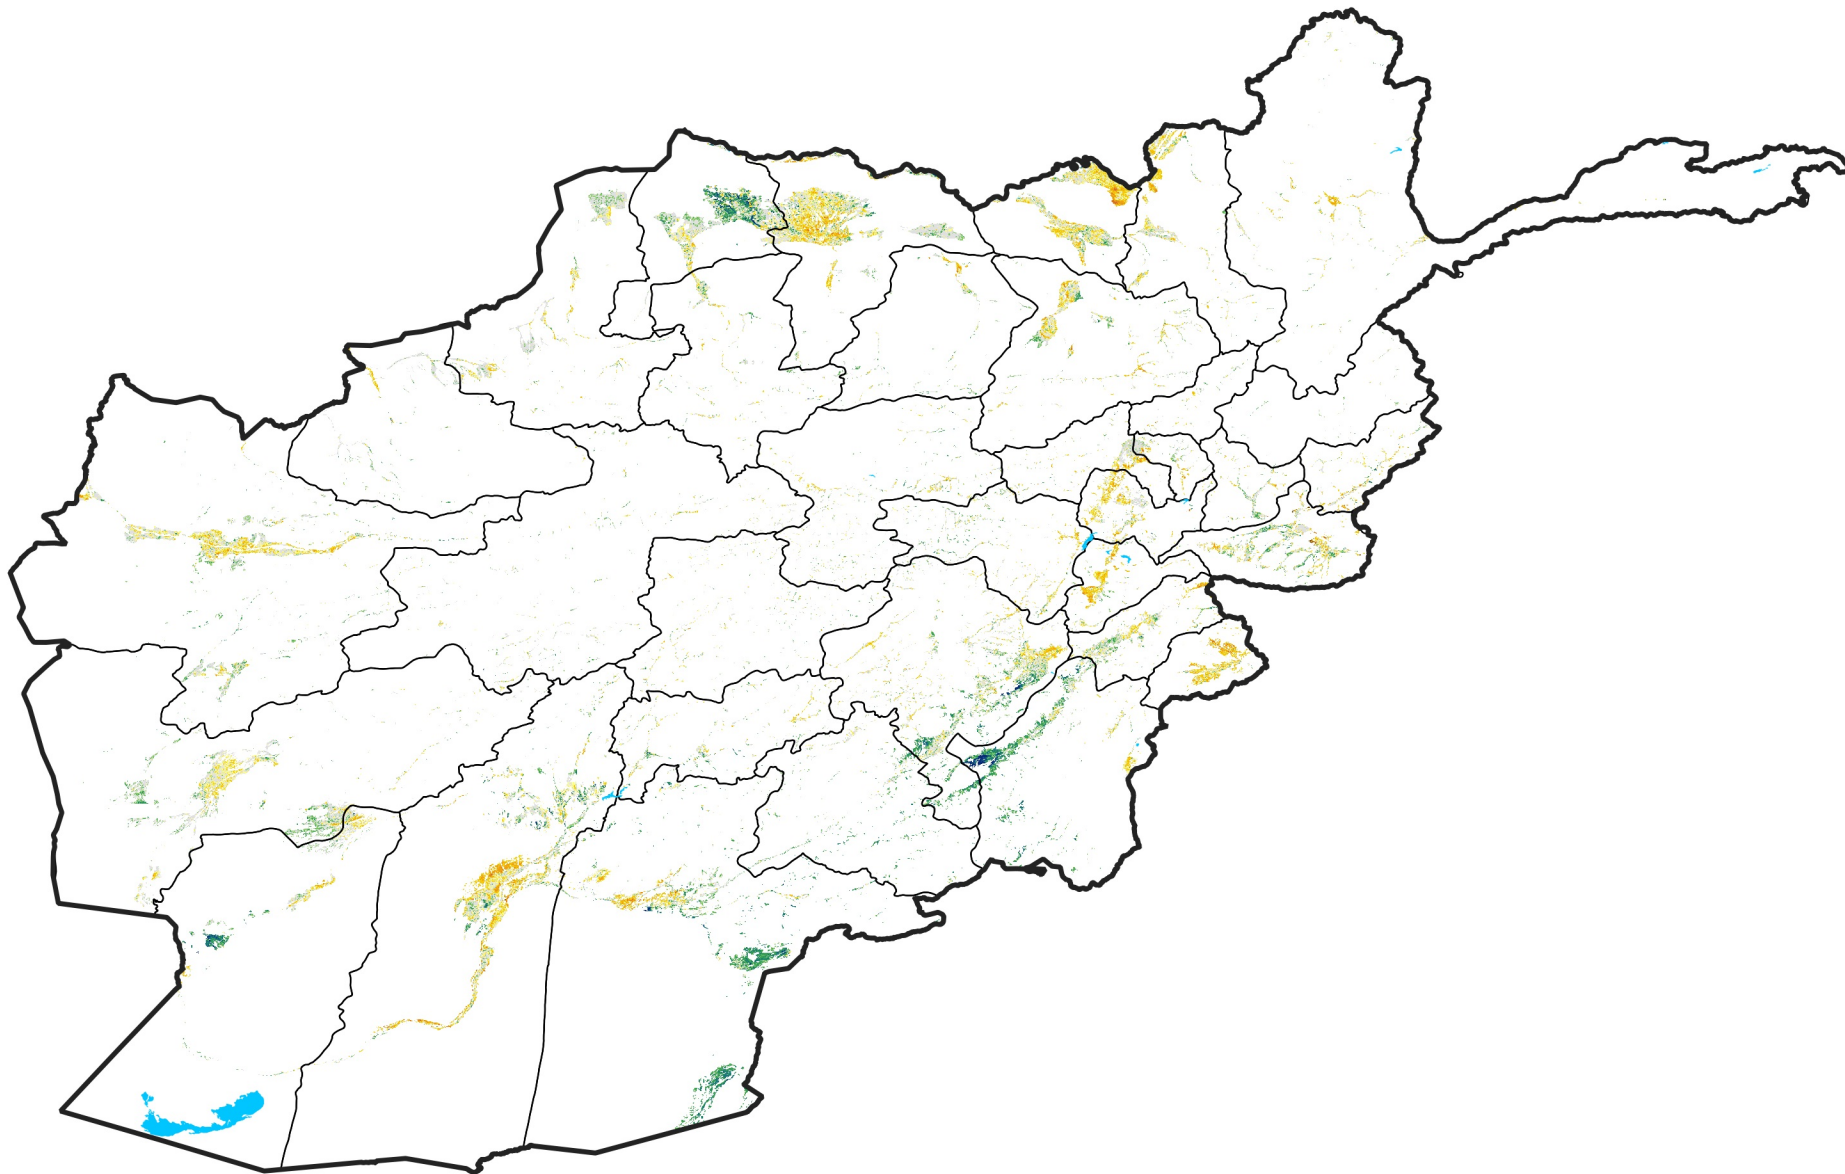

Afghanistan Irrigated Agricultural Areas

Percent of Mean NDVI

2005 / mean (2003 - 2022)

Period 27 / September 21 - 30, 2005

Percent of Normal