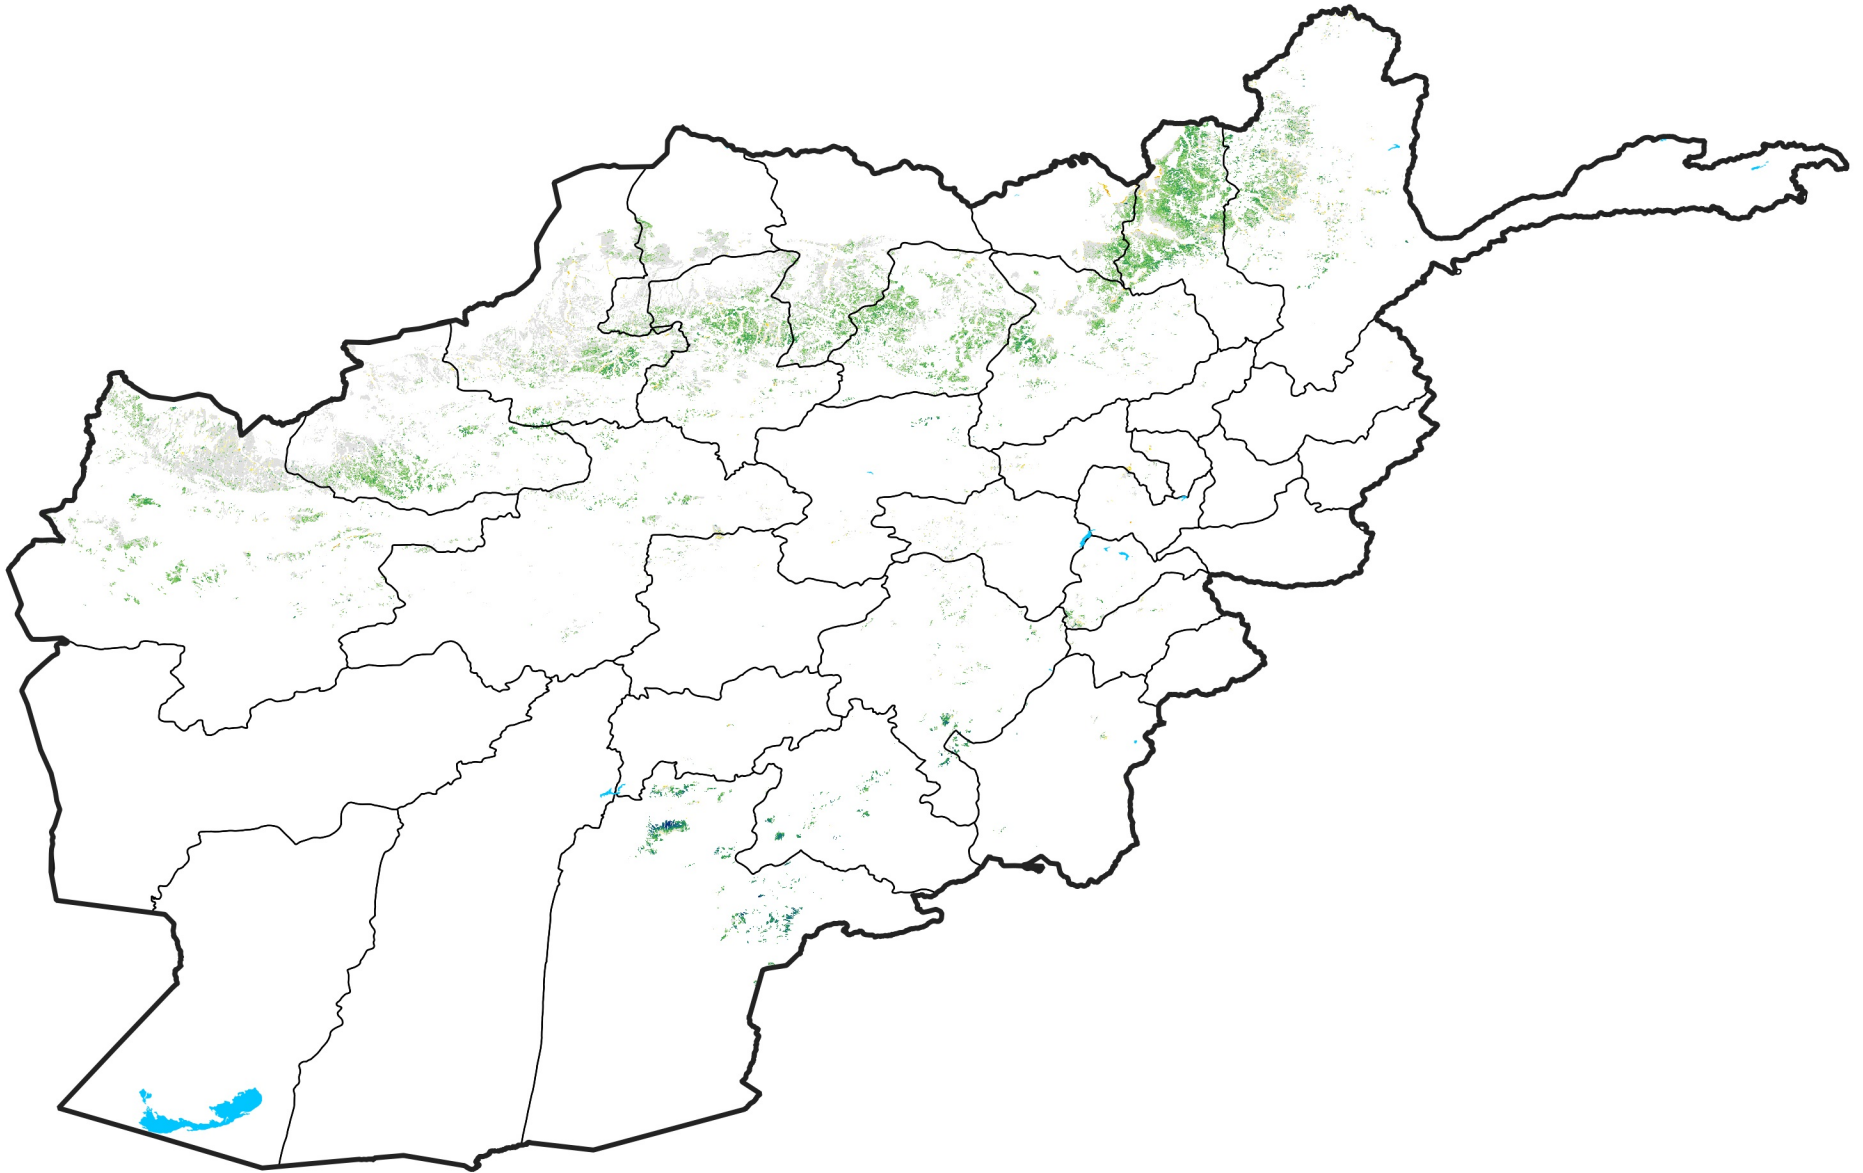

Afghanistan Rainfed Agricultural Areas

Percent of Mean NDVI

2005 / mean (2003 - 2022)

Period 27 / September 21 - 30, 2005

Percent of Normal