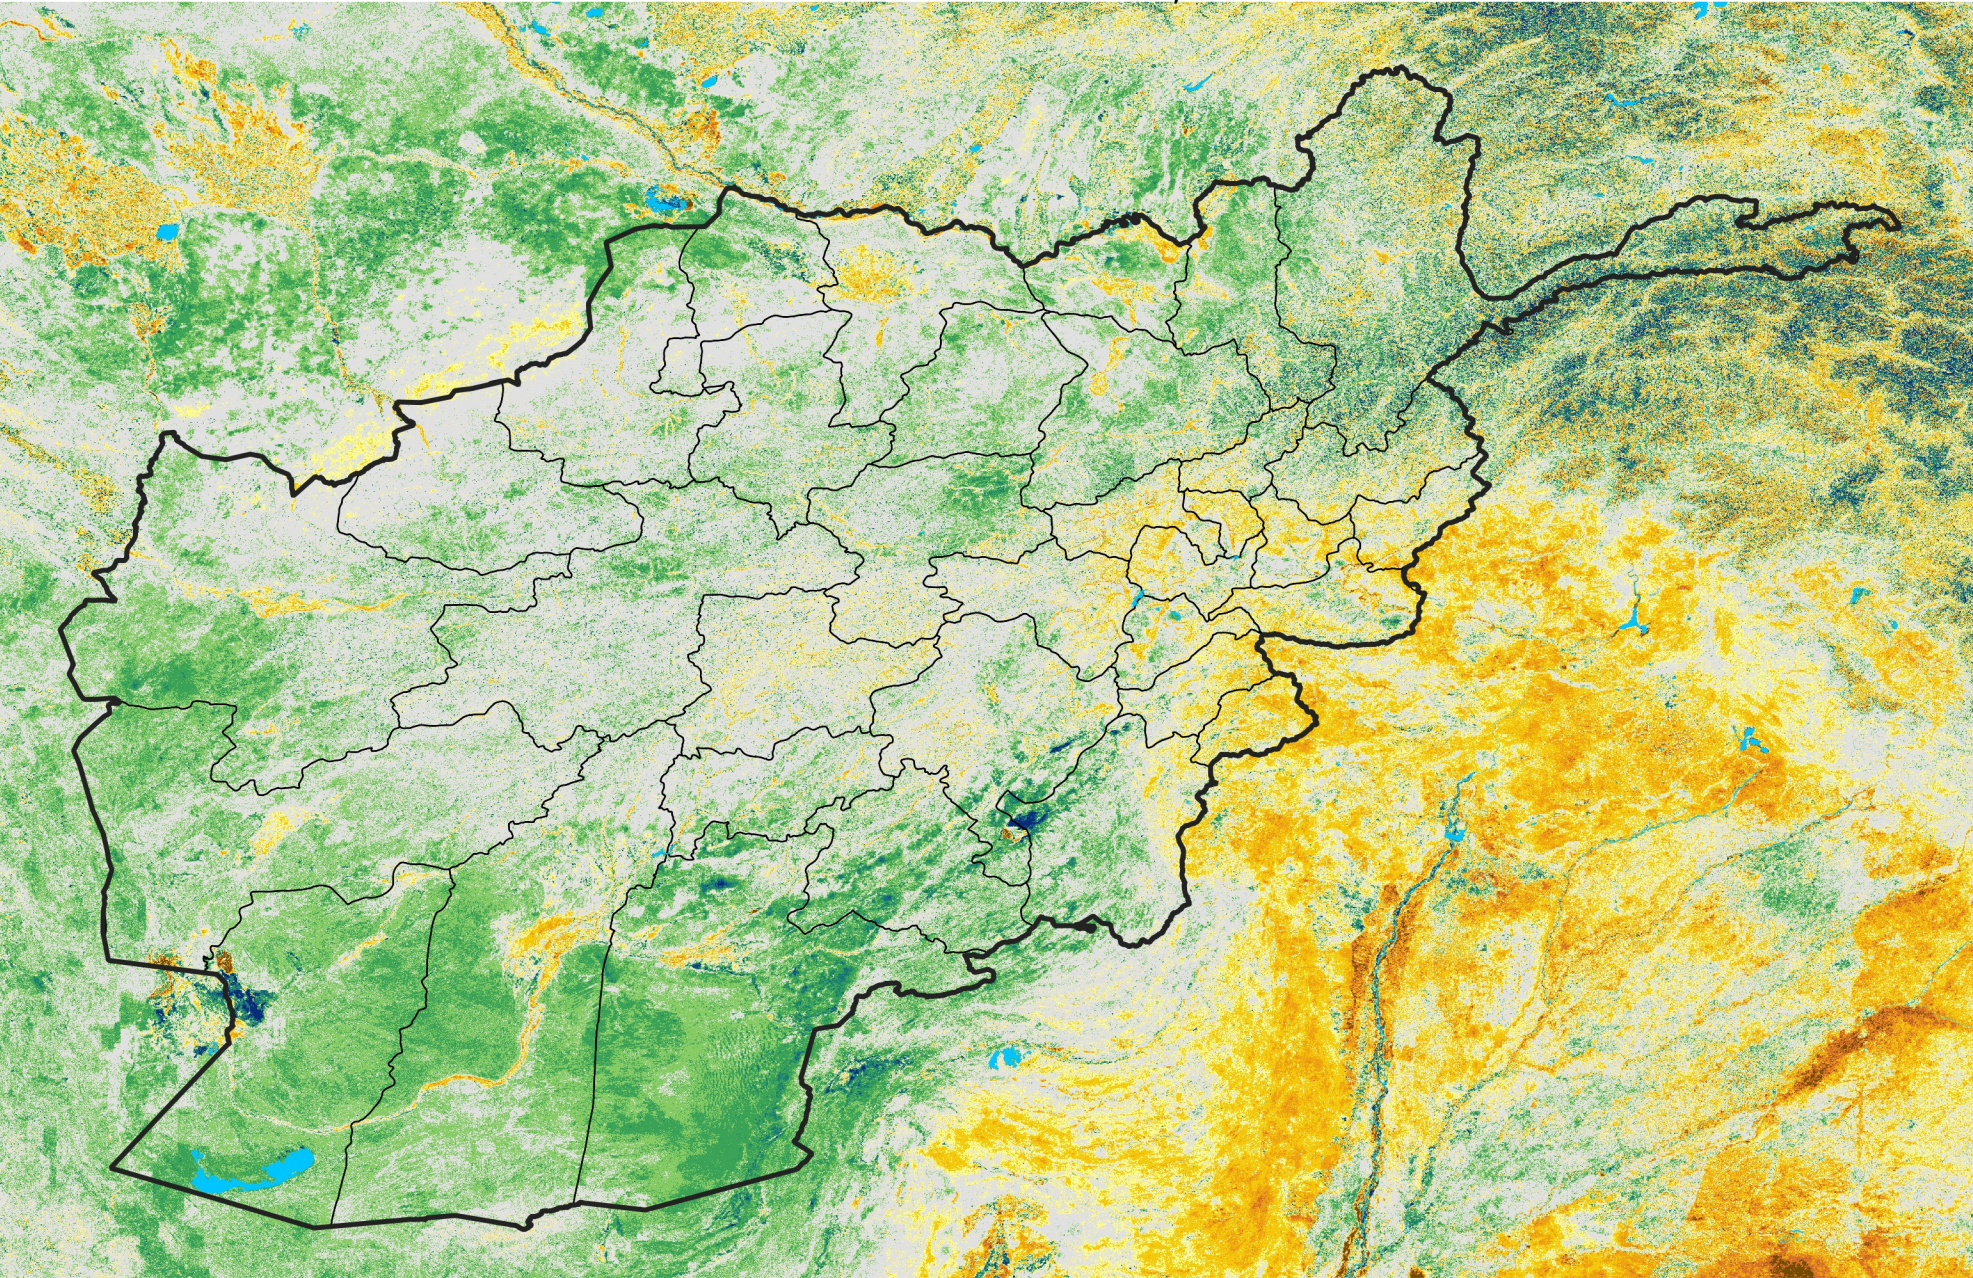

Afghanistan

Percent of Mean NDVI

2005 / mean (2003 - 2022)

Period 28 / October 01 - 10, 2005

Percent of Normal