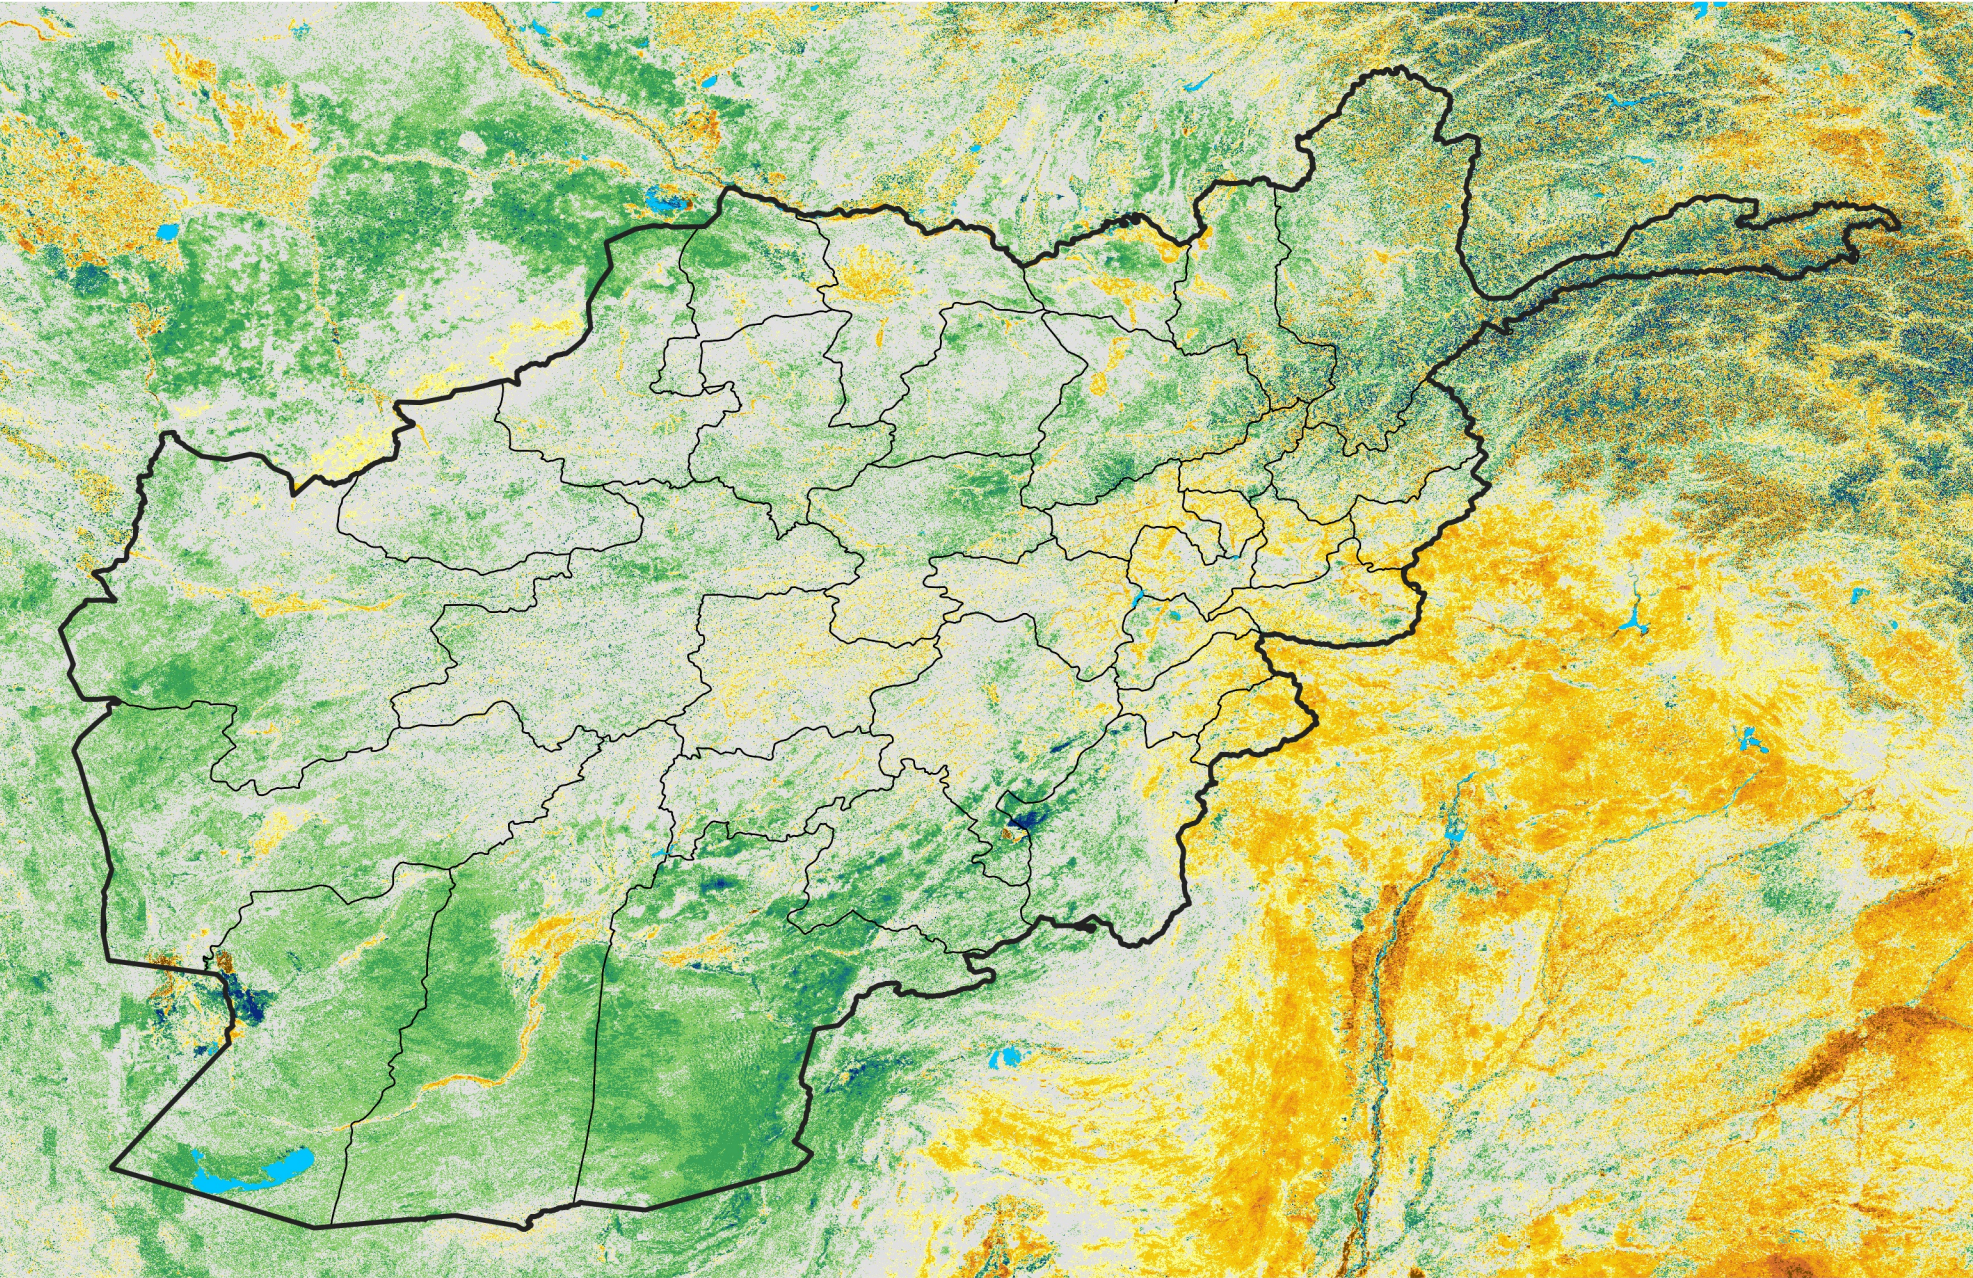

Afghanistan

Percent of Mean NDVI

2005 / mean (2003 - 2022)

Period 29 / October 11 - 20, 2005

Percent of Normal