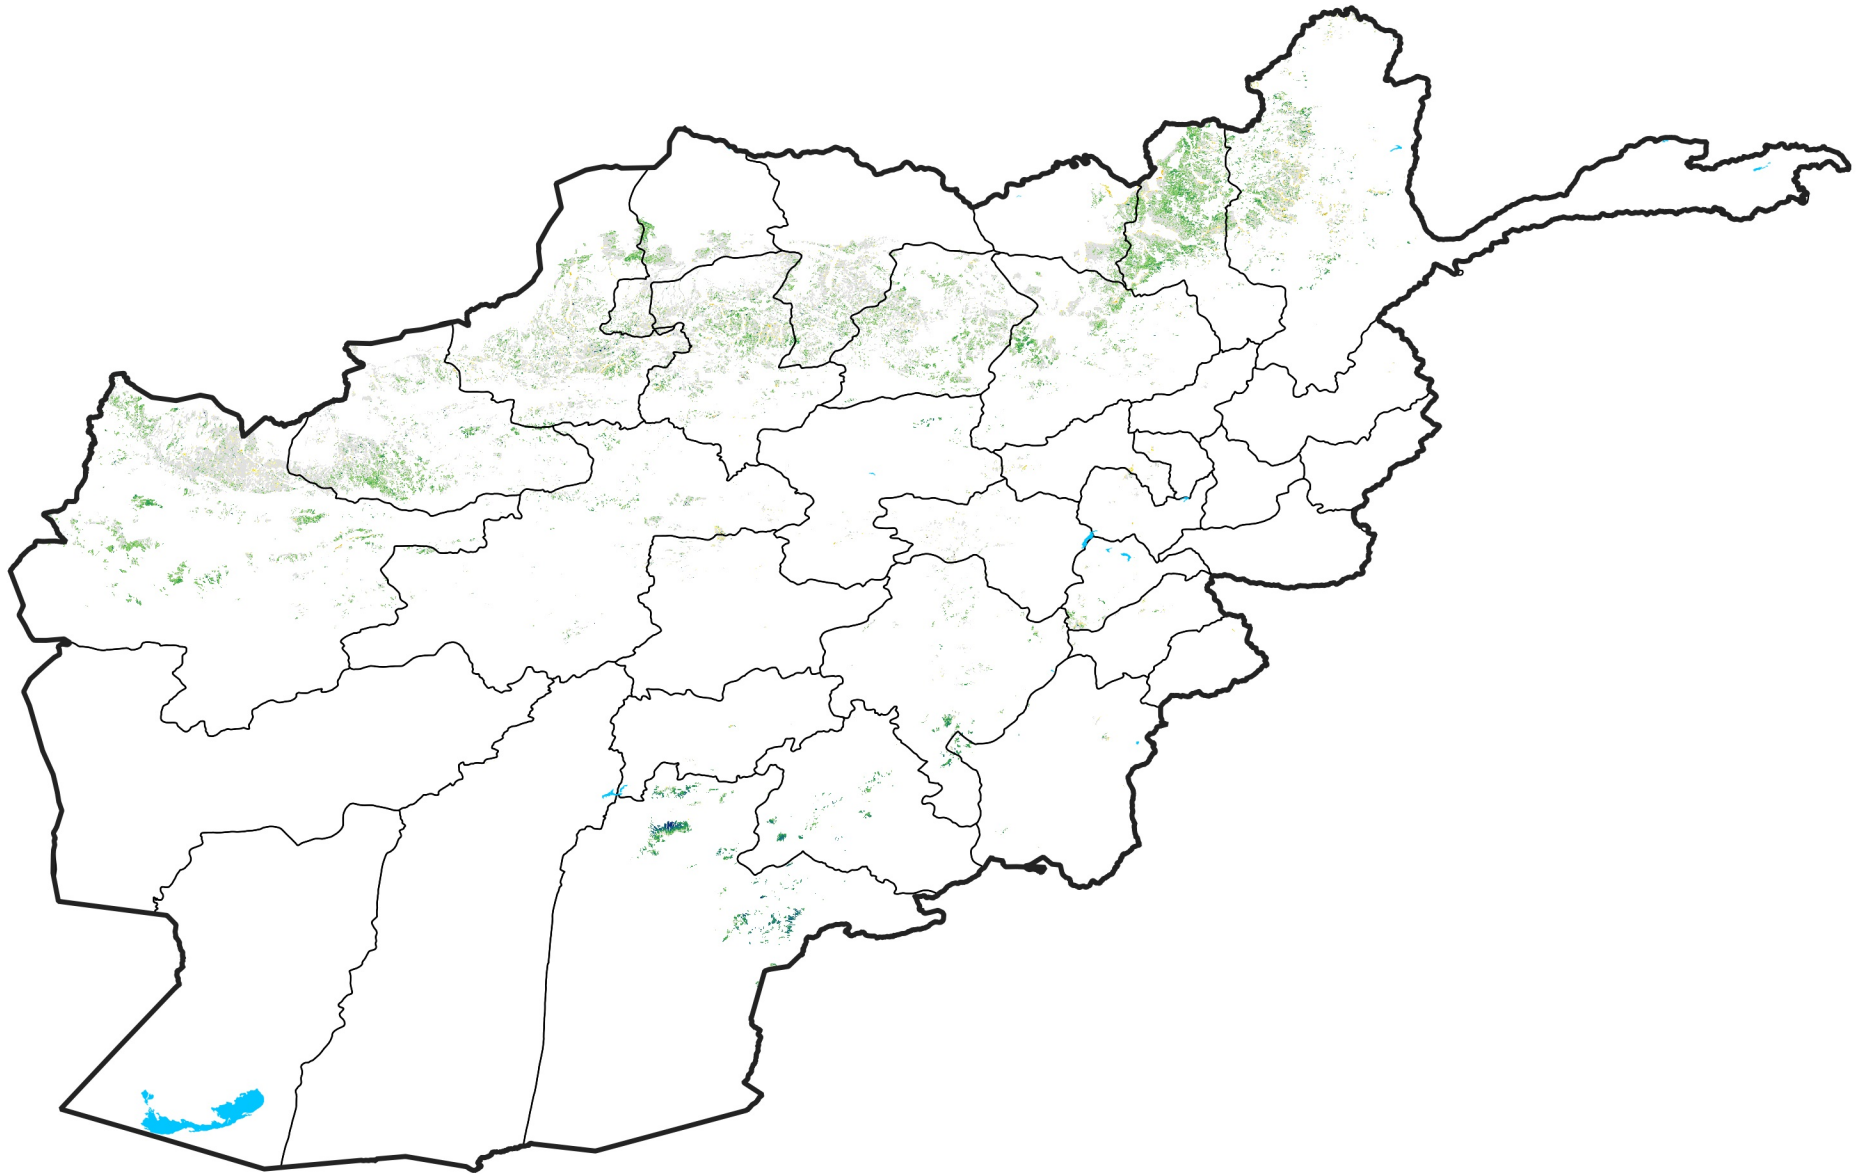

Afghanistan Rainfed Agricultural Areas

Percent of Mean NDVI

2005 / mean (2003 - 2022)

Period 29 / October 11 - 20, 2005

Percent of Normal