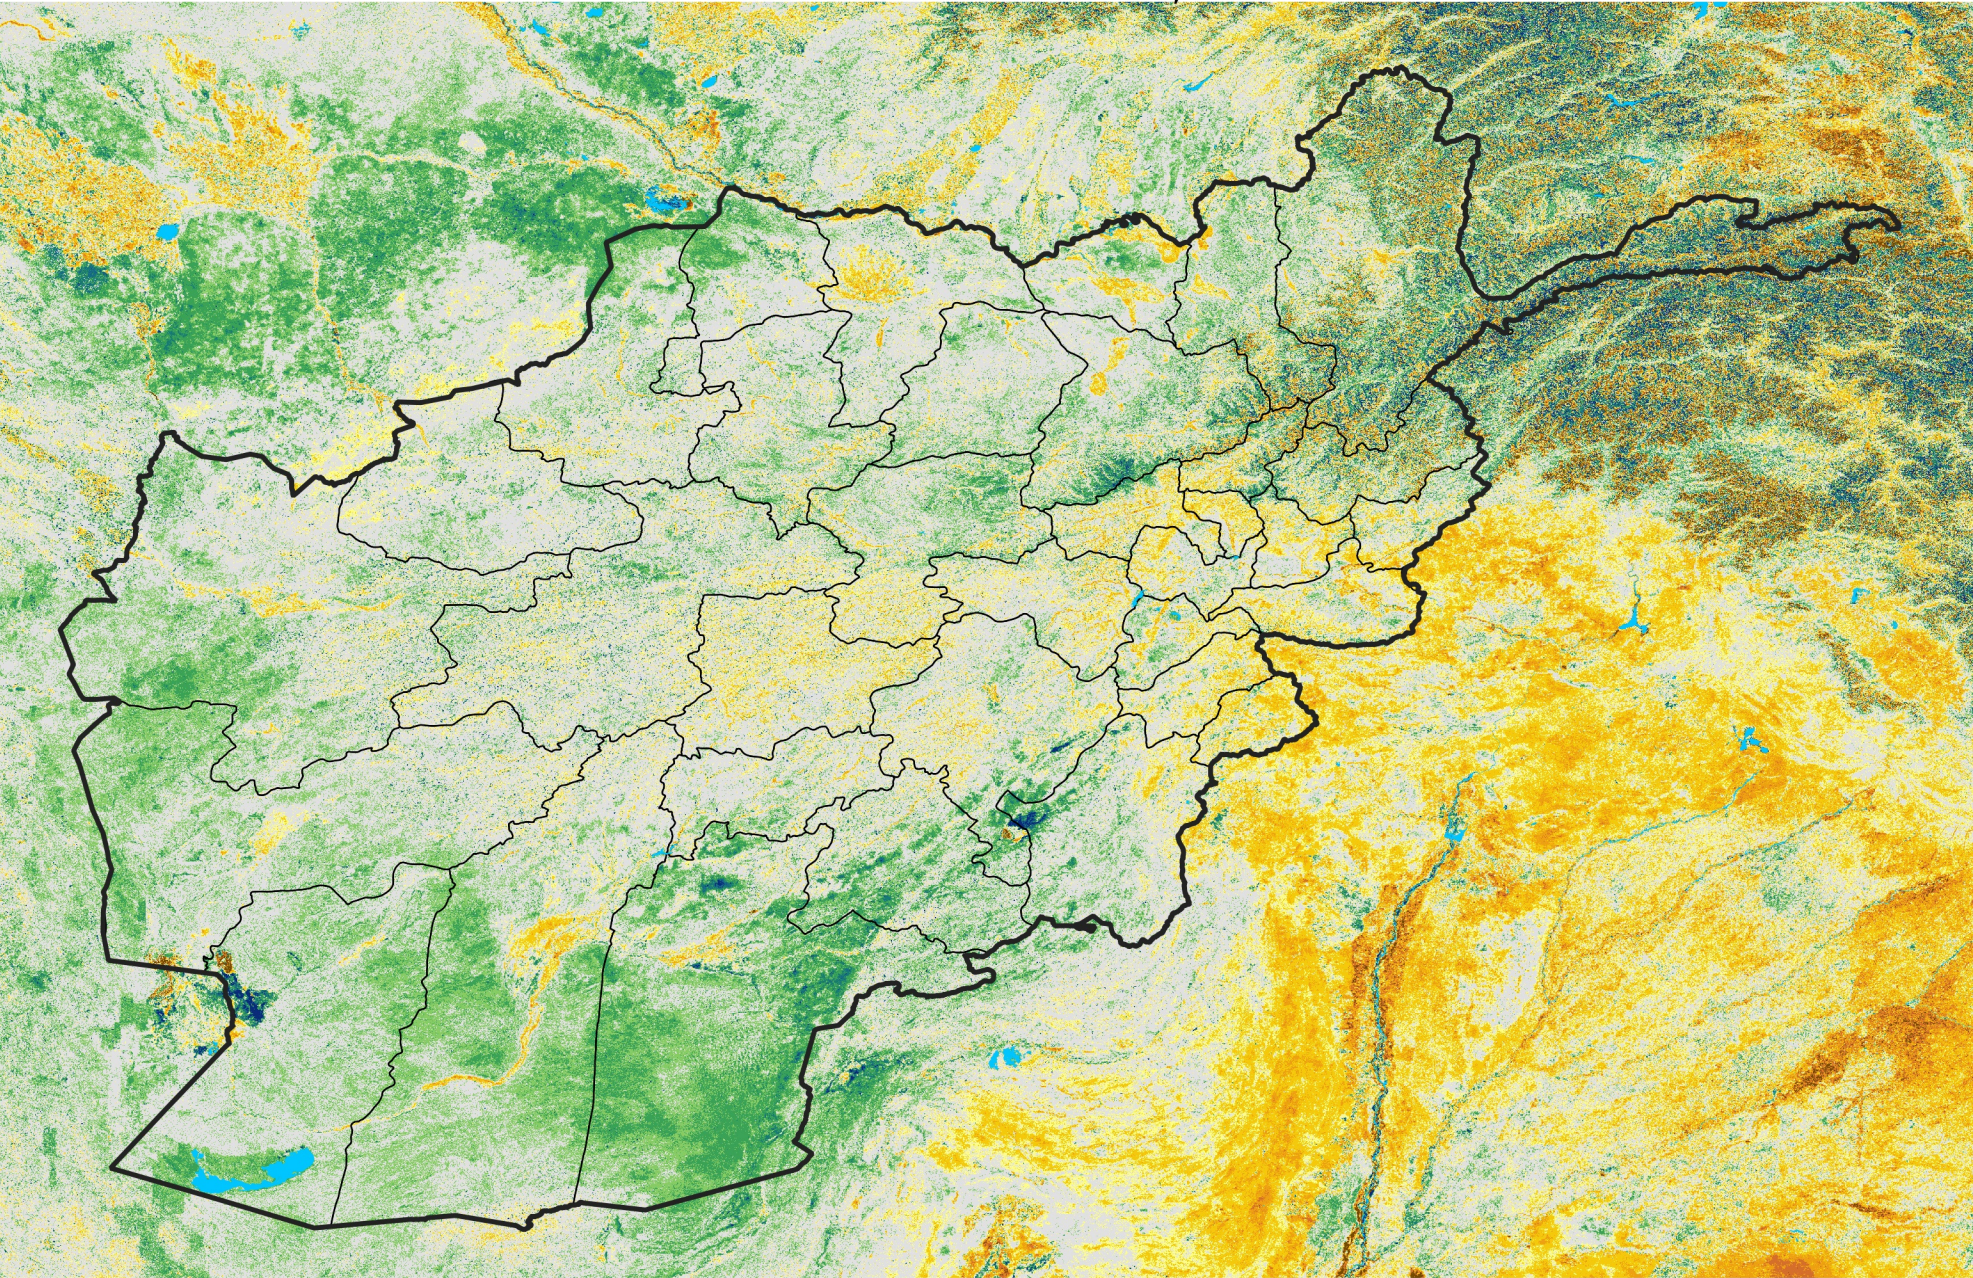

Afghanistan

Percent of Mean NDVI

2005 / mean (2003 - 2022)

Period 30 / October 21 - 31, 2005

Percent of Normal