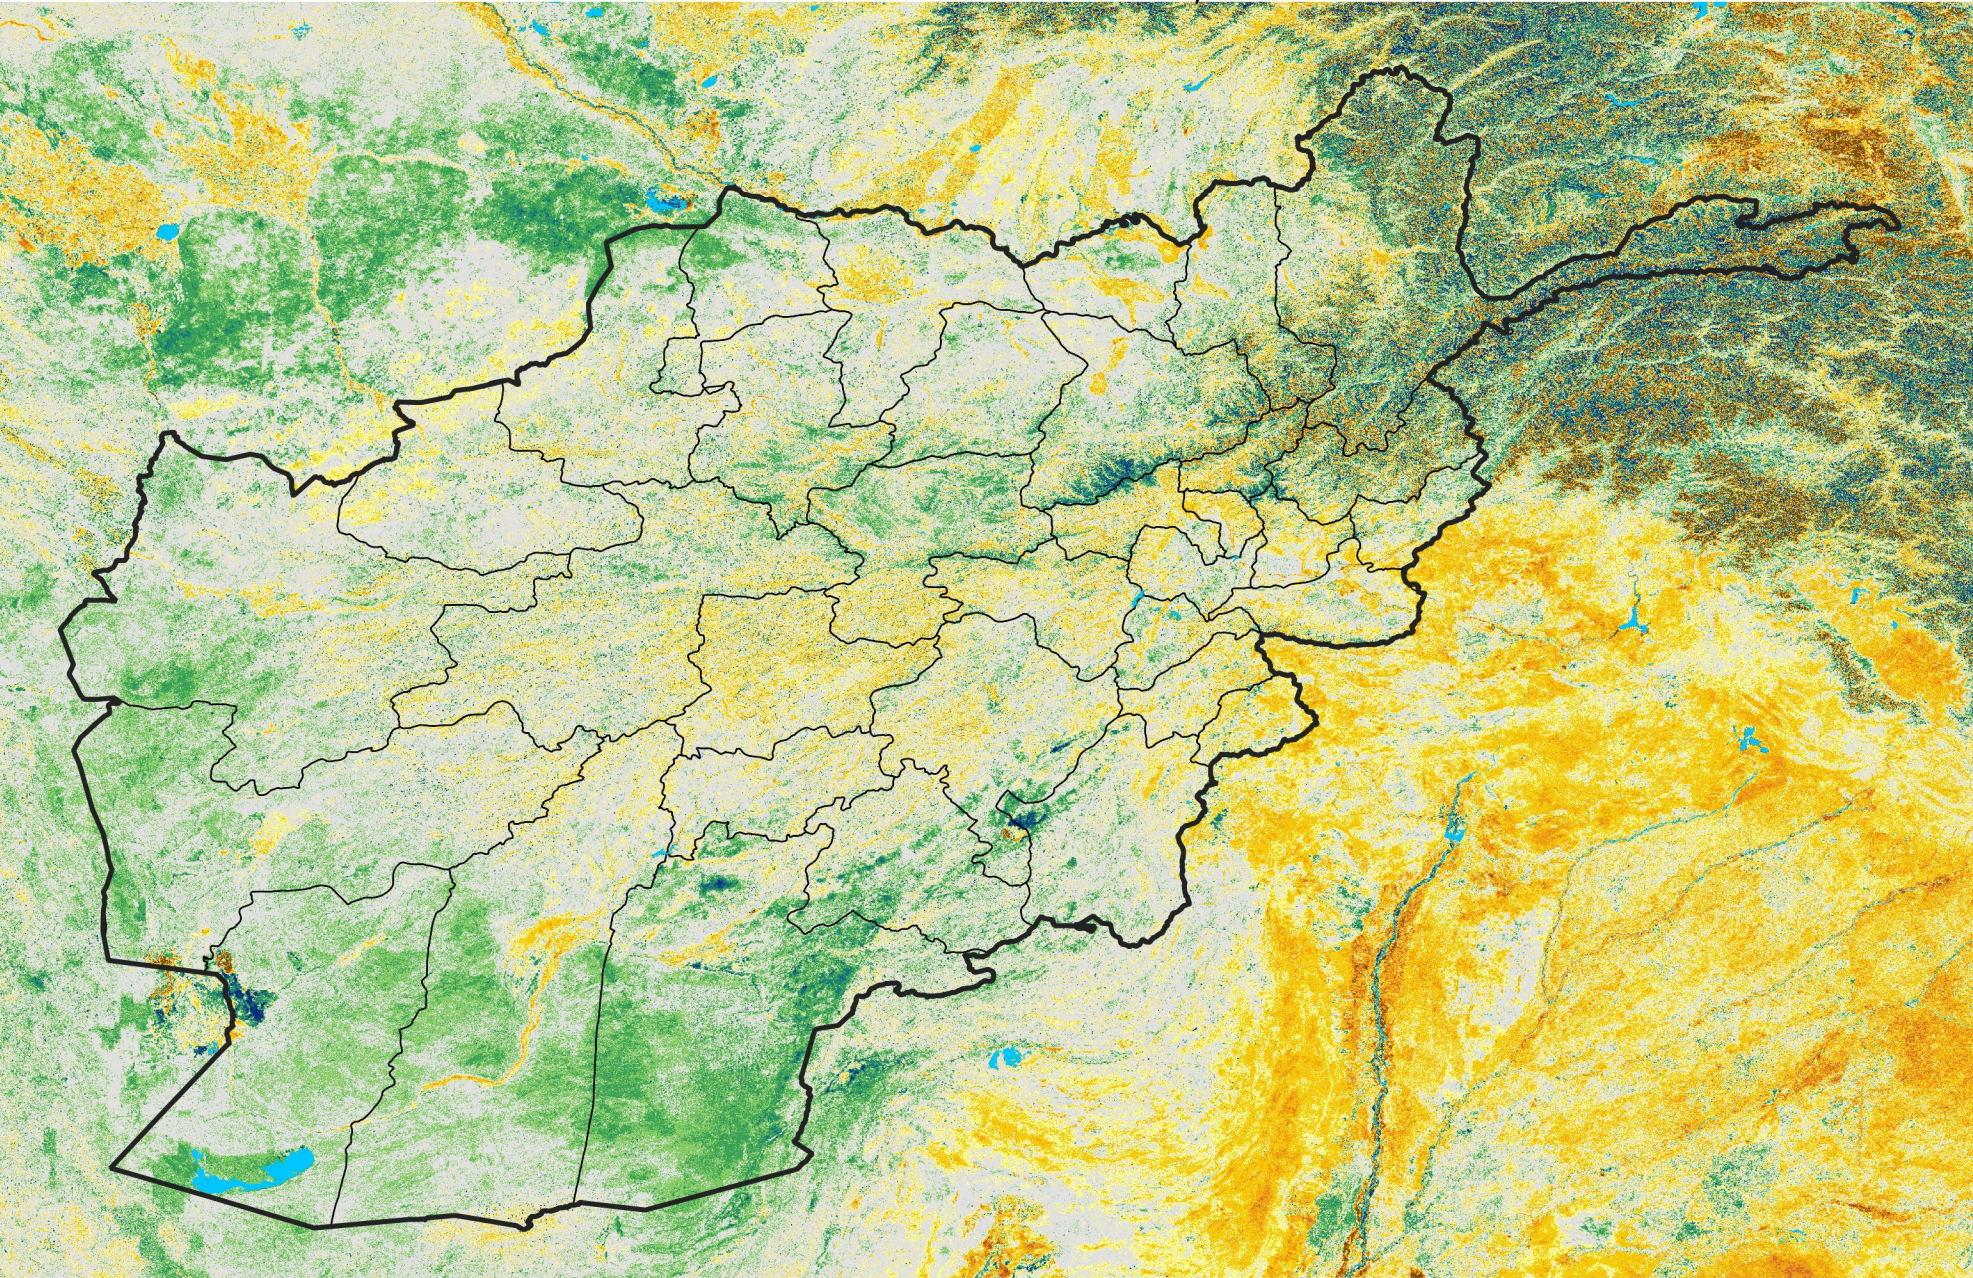

Afghanistan

Percent of Mean NDVI

2005 / mean (2003 - 2022)

Period 31 / November 01 - 10, 2005

Percent of Normal