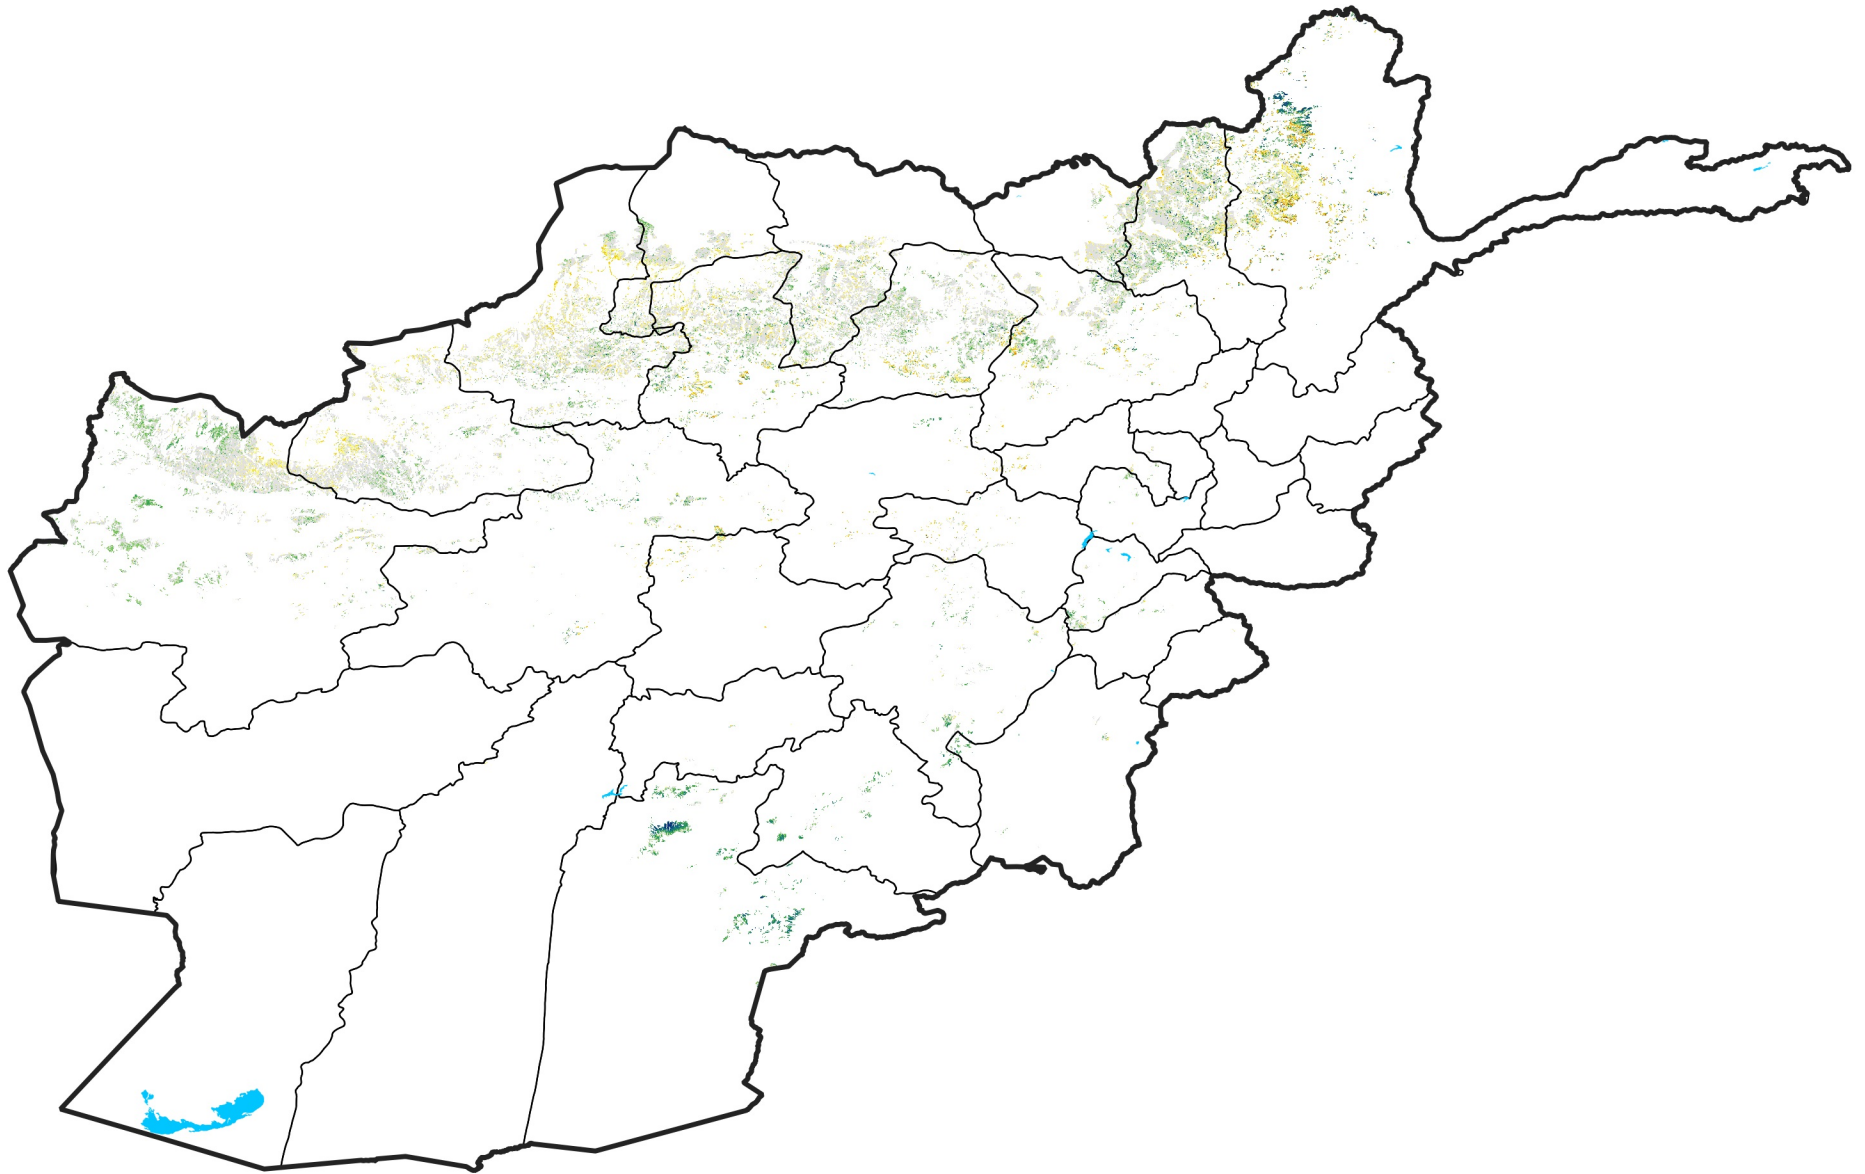

Afghanistan Rainfed Agricultural Areas

Percent of Mean NDVI

2005 / mean (2003 - 2022)

Period 32 / November 11 - 20, 2005

Percent of Normal