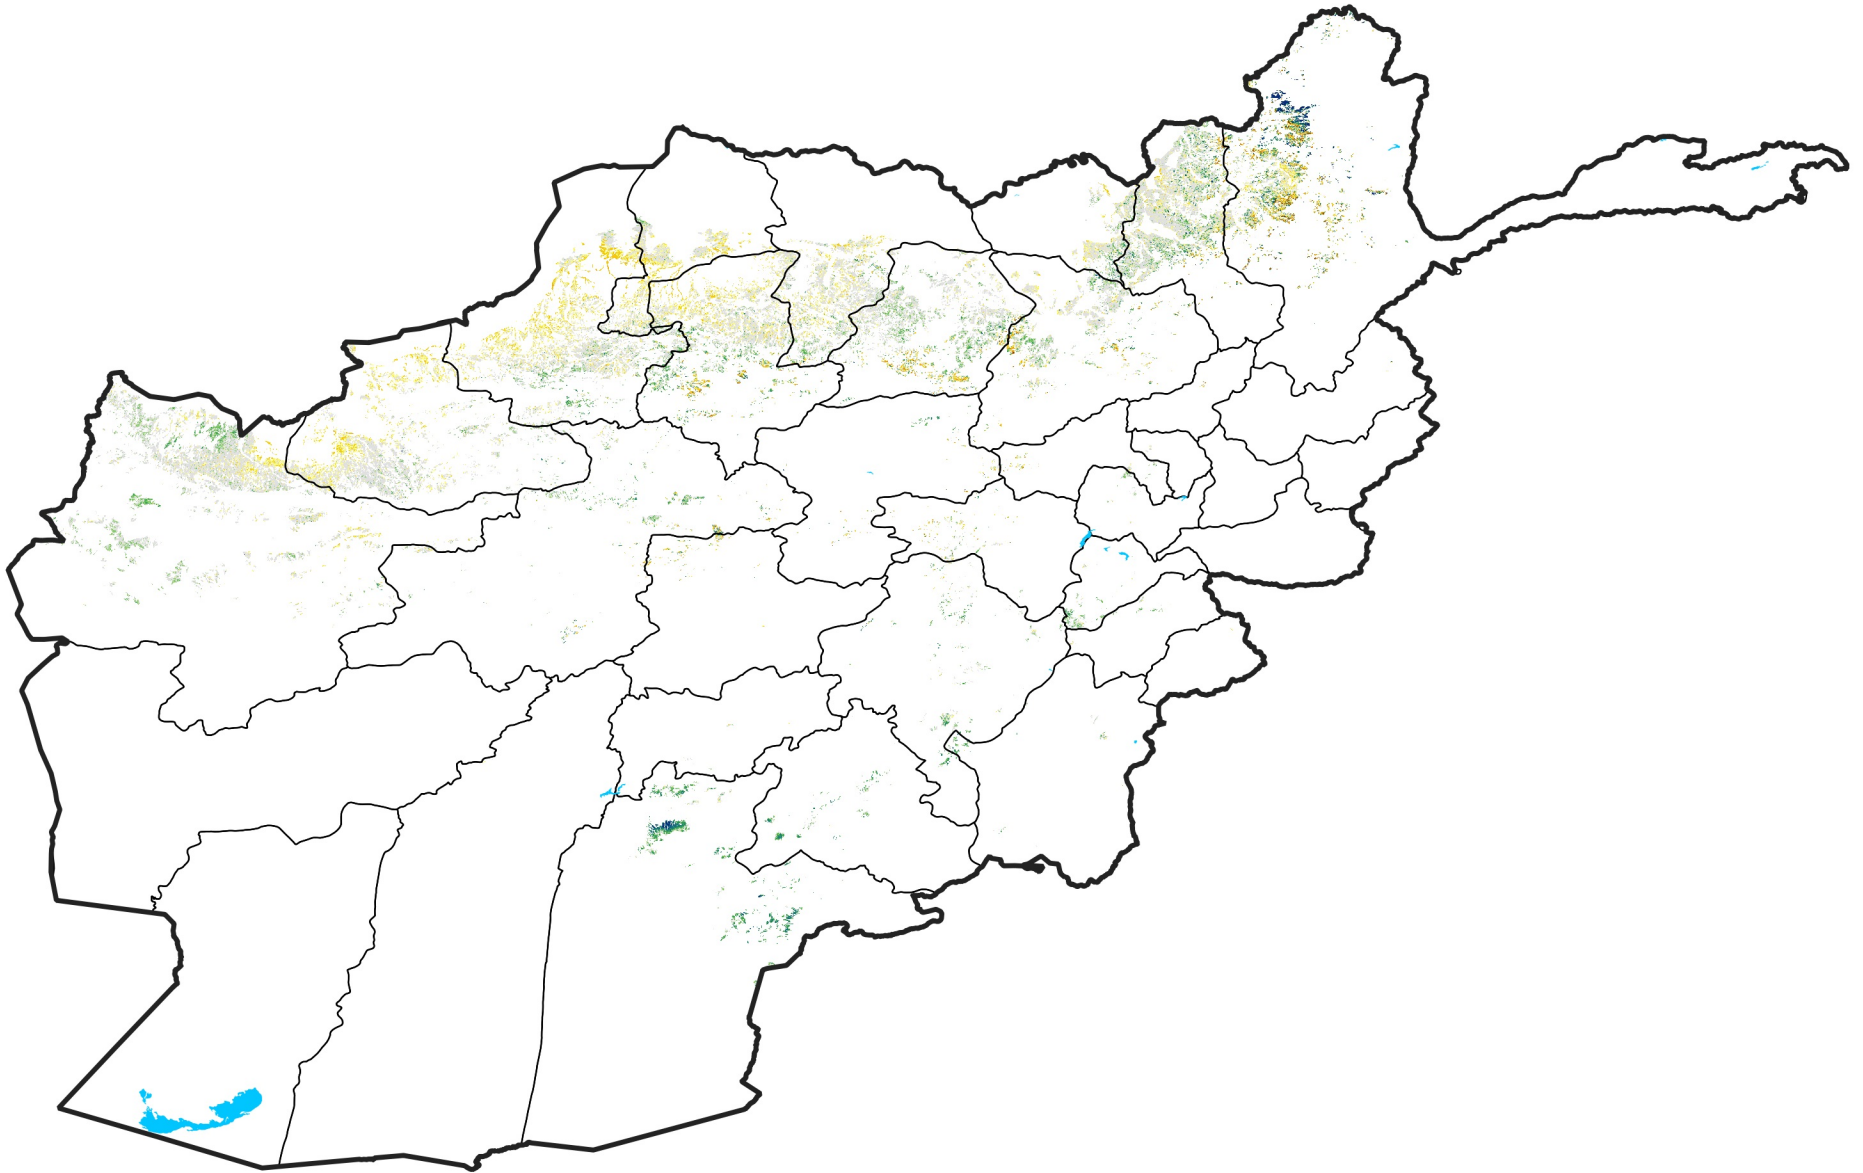

Afghanistan Rainfed Agricultural Areas

Percent of Mean NDVI

2005 / mean (2003 - 2022)

Period 33 / November 21 - 30, 2005

Percent of Normal