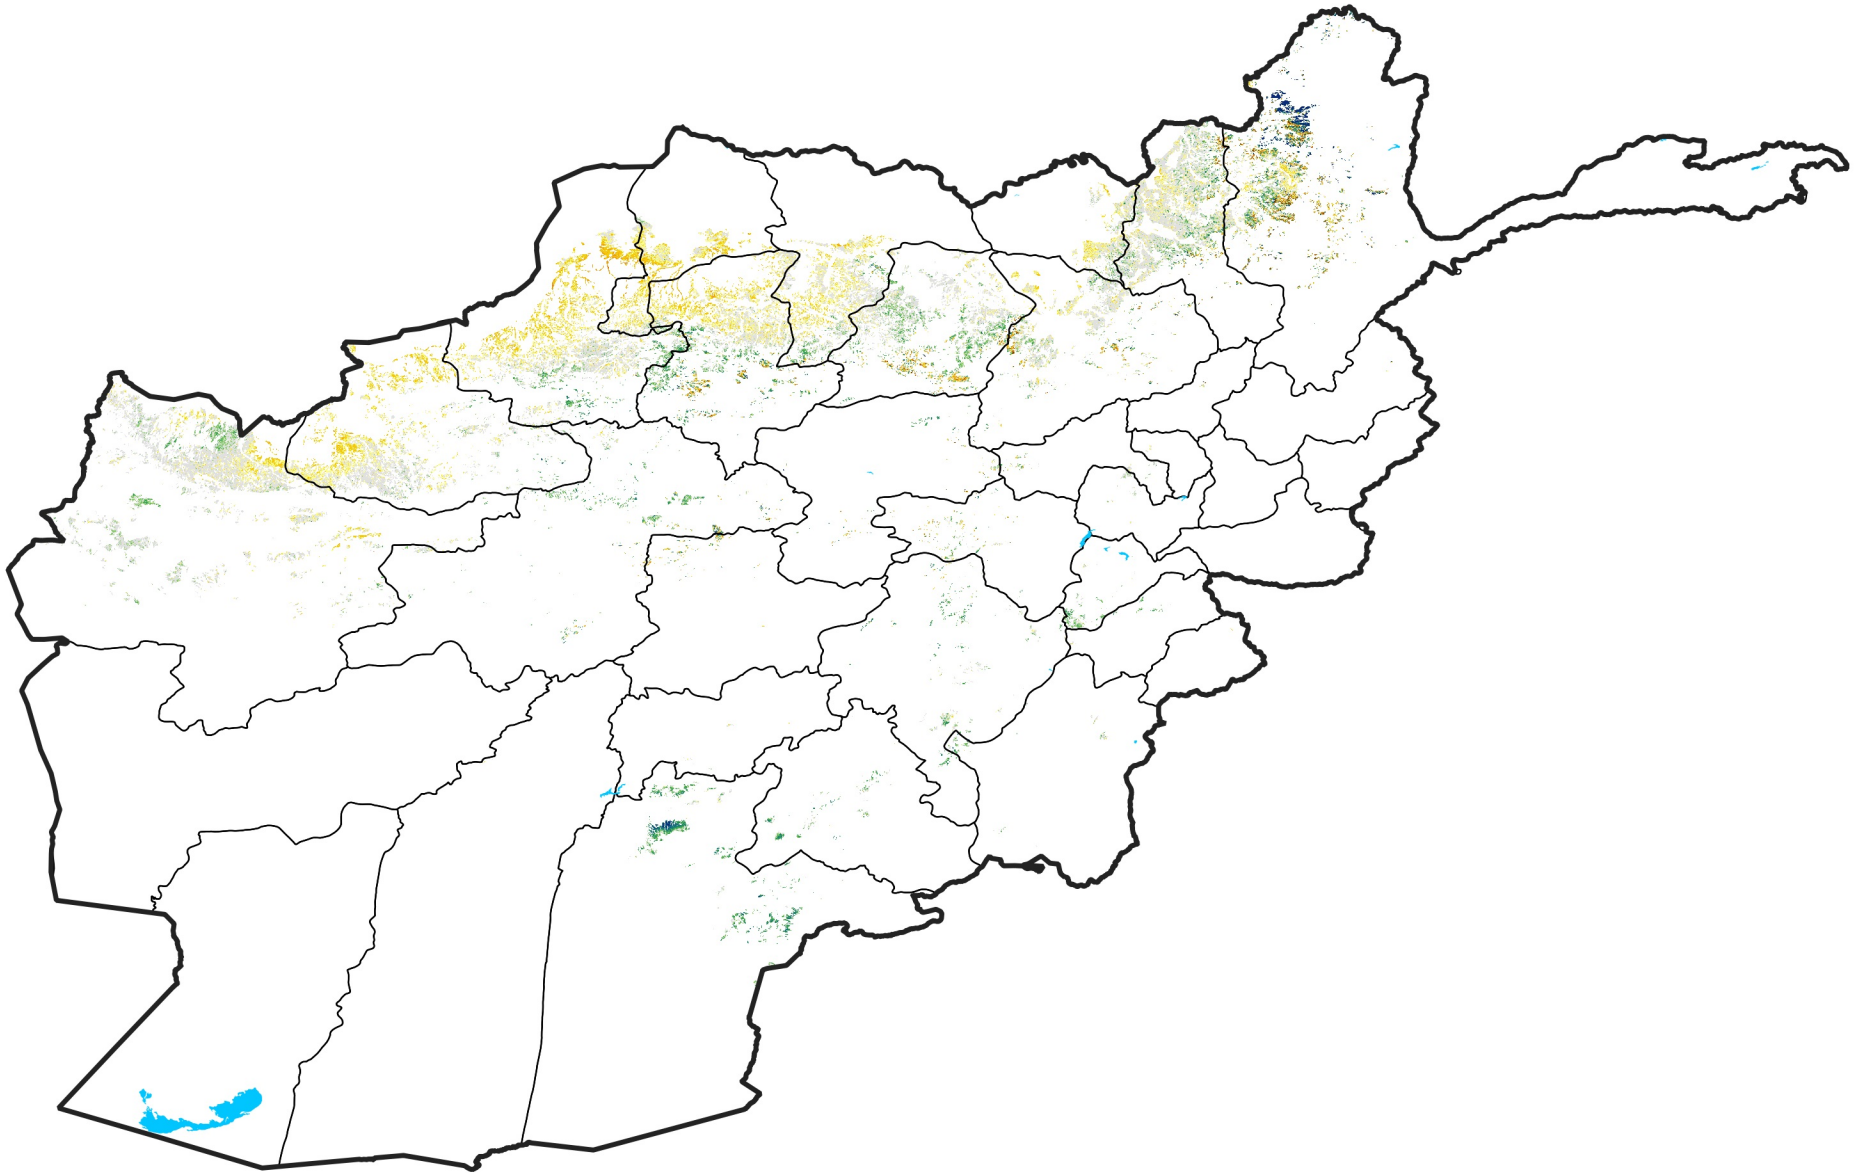

Afghanistan Rainfed Agricultural Areas

Percent of Mean NDVI

2005 / mean (2003 - 2022)

Period 34 / December 01 - 10, 2005

Percent of Normal