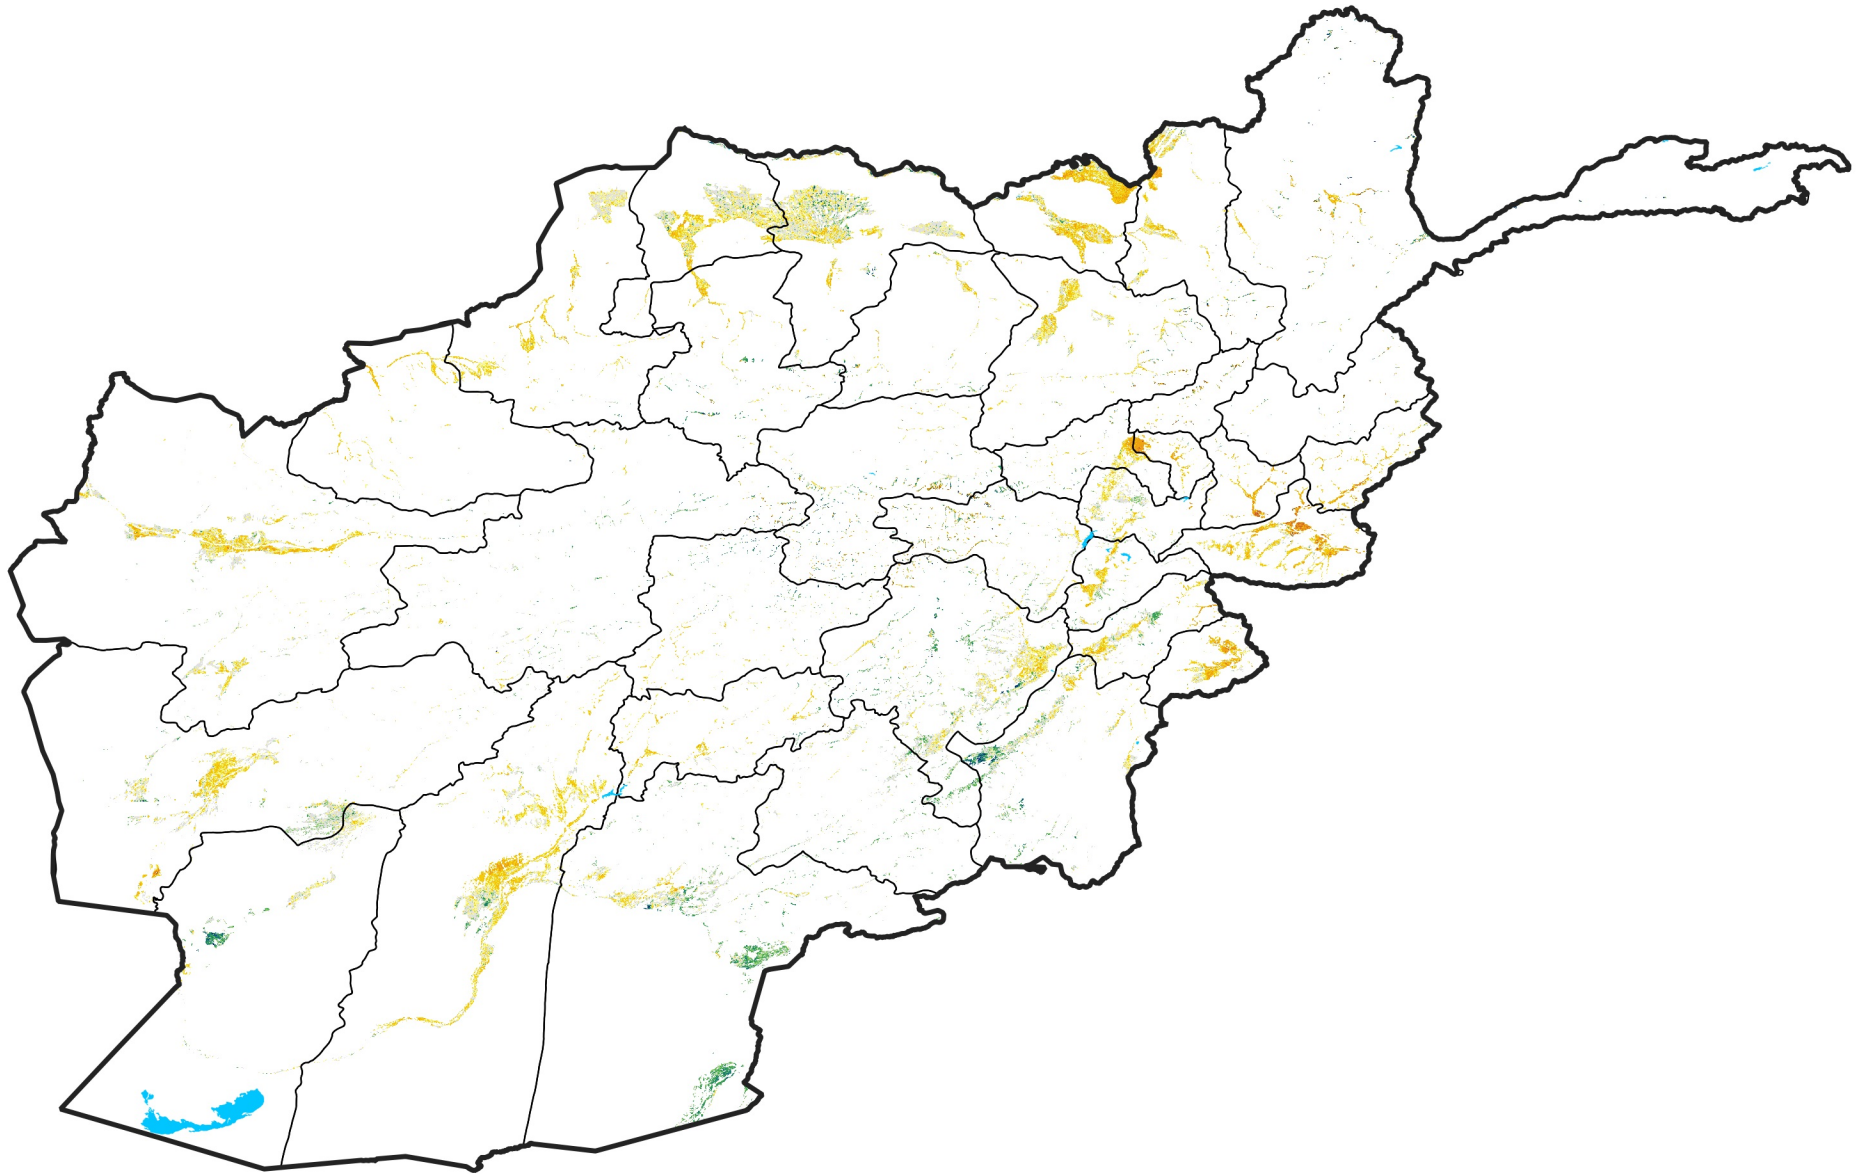

Afghanistan Irrigated Agricultural Areas

Percent of Mean NDVI

2005 / mean (2003 - 2022)

Period 35 / December 11 - 20, 2005

Percent of Normal