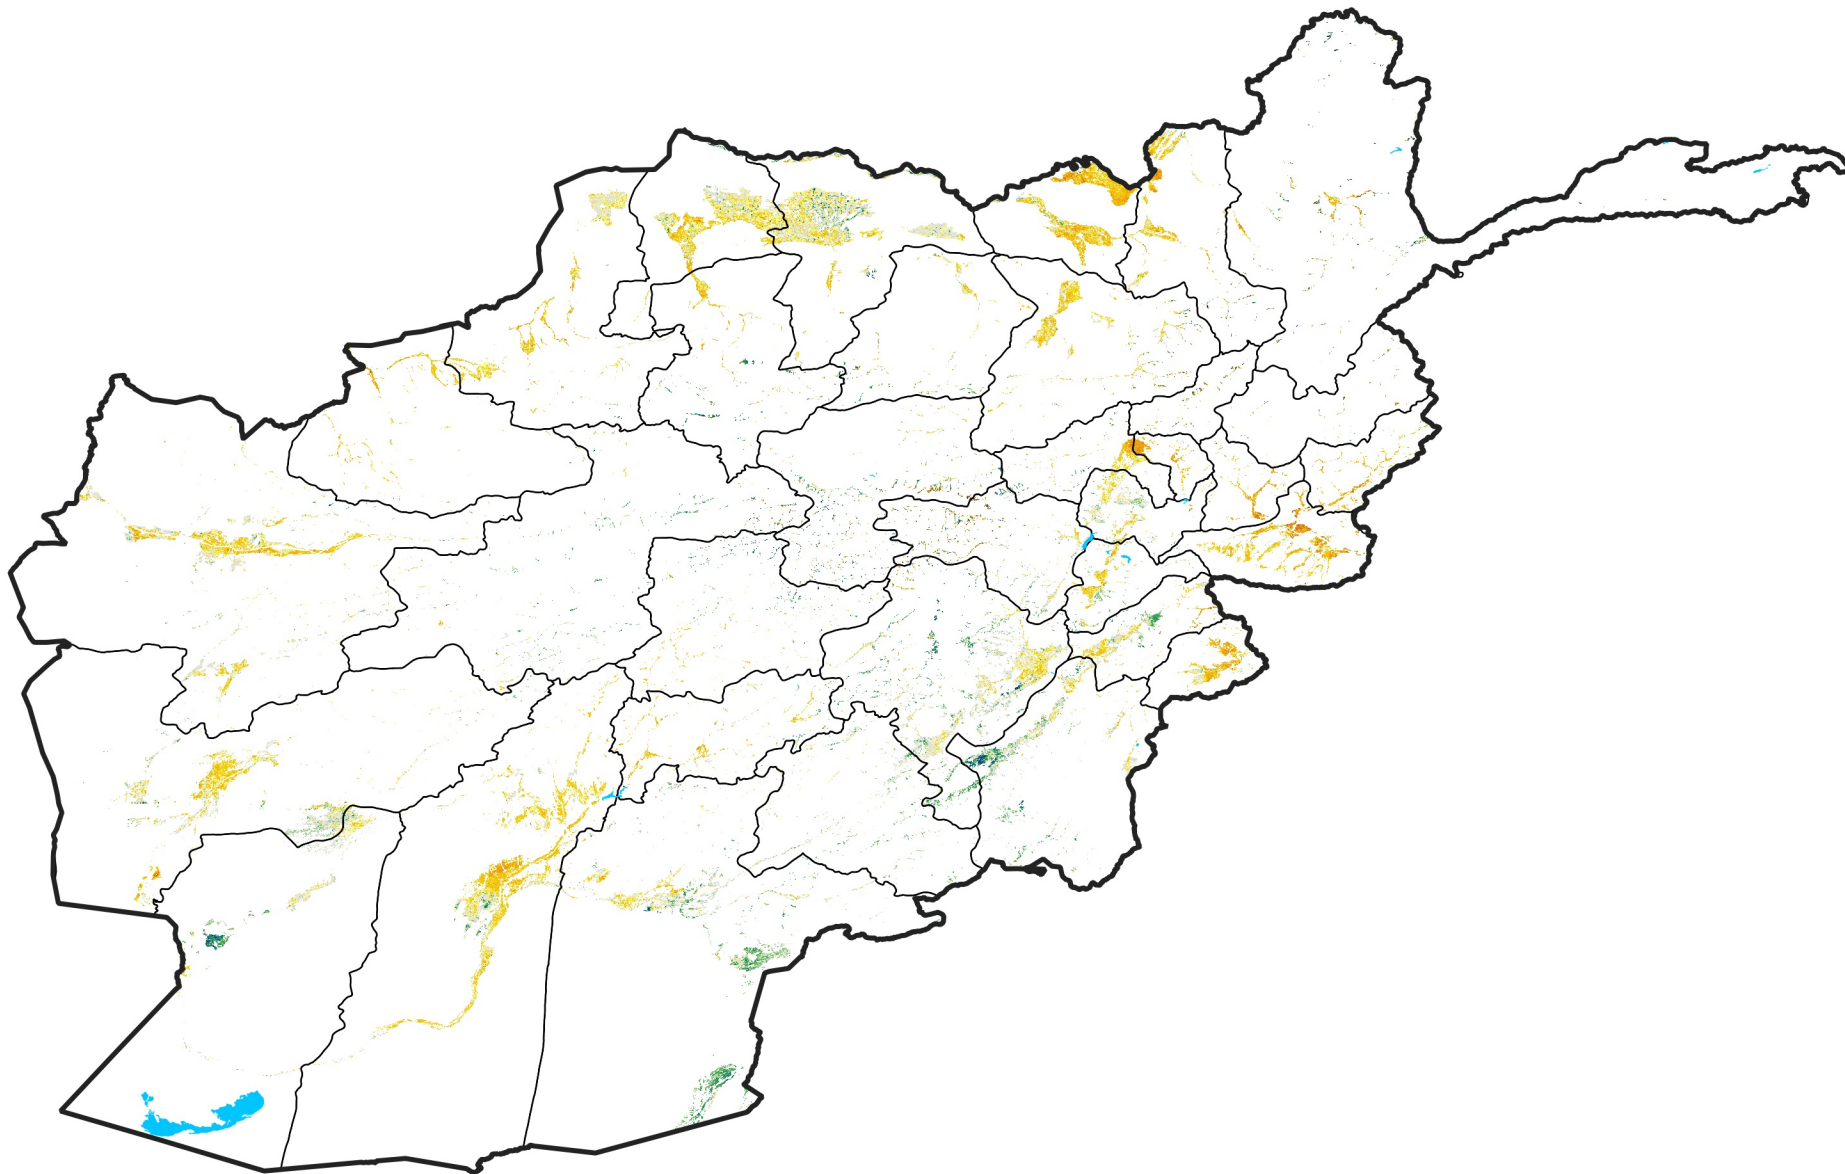

Afghanistan Irrigated Agricultural Areas

Percent of Mean NDVI

2005 / mean (2003 - 2022)

Period 36 / December 21 - 31, 2005

Percent of Normal