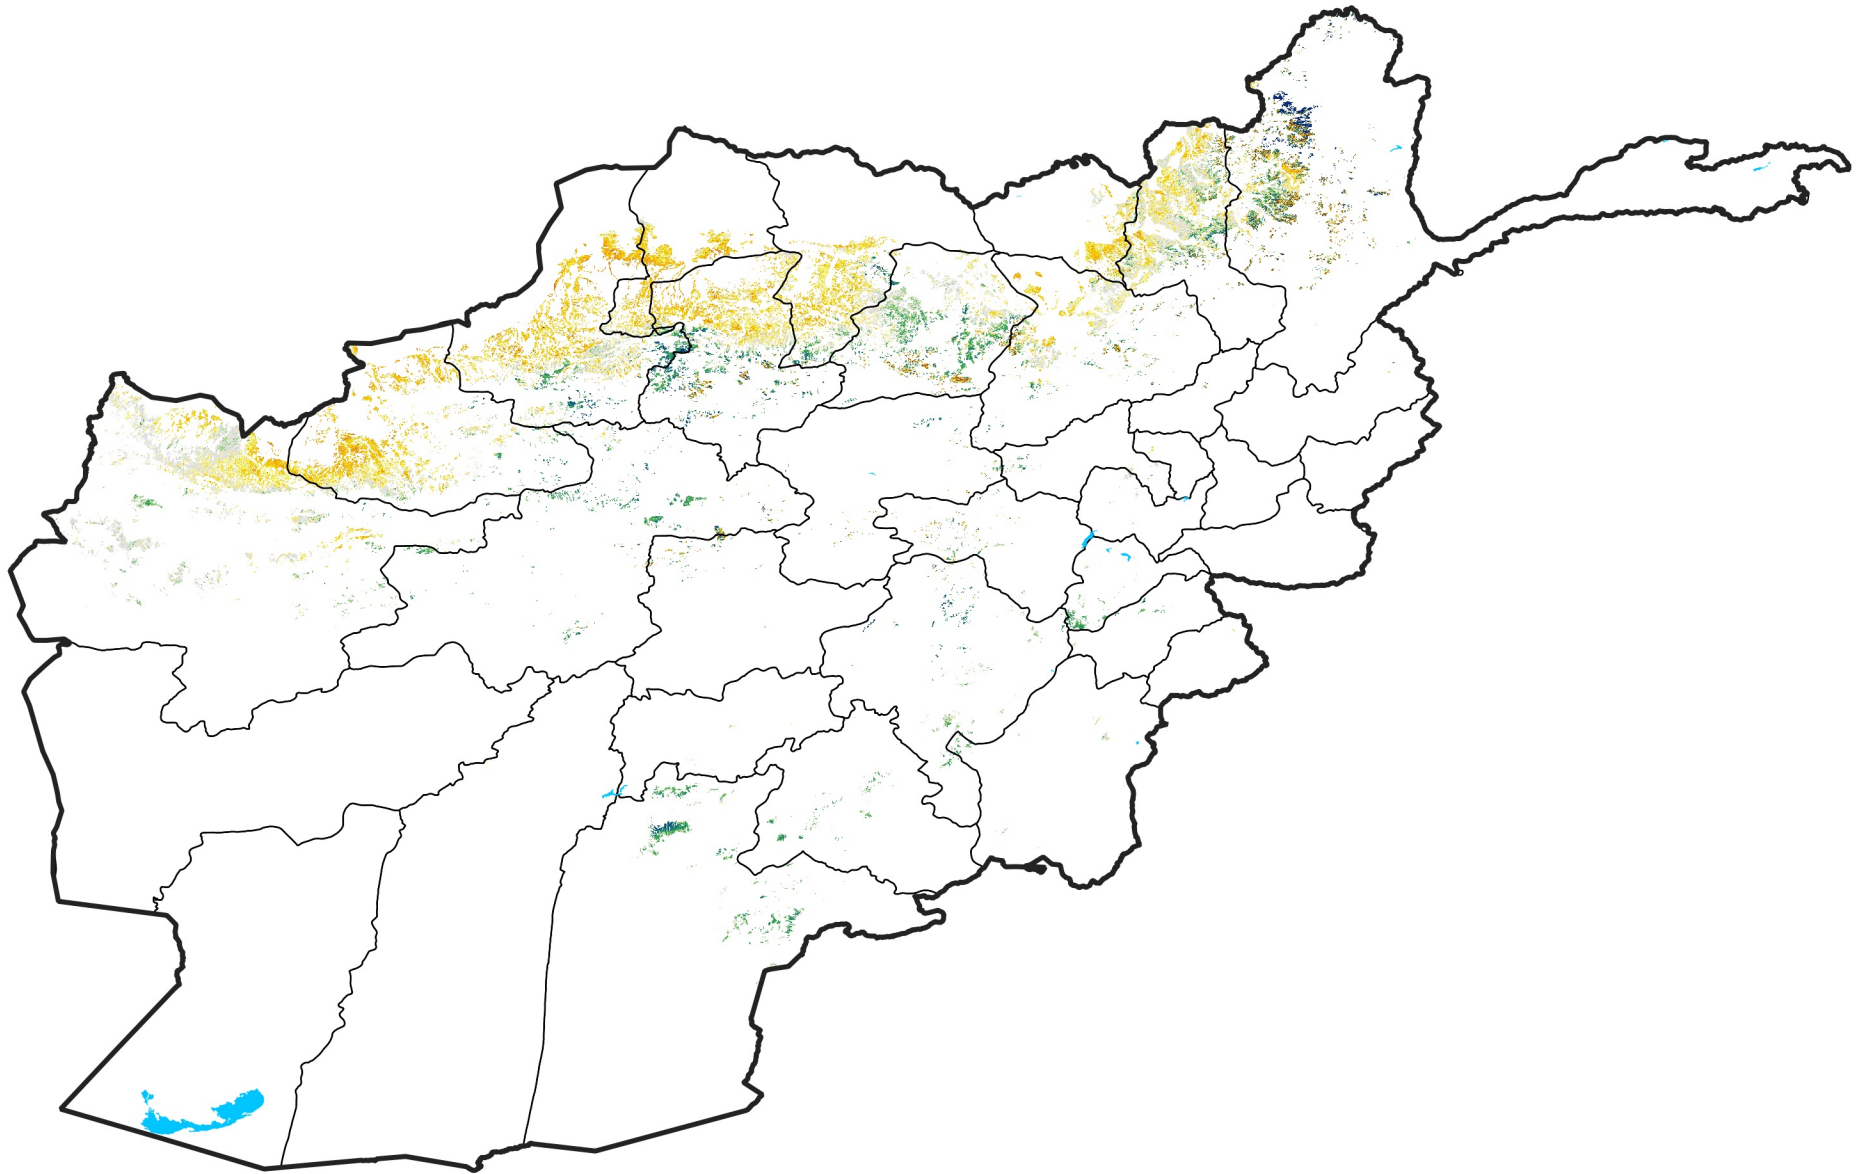

Afghanistan Rainfed Agricultural Areas

Percent of Mean NDVI

2005 / mean (2003 - 2022)

Period 36 / December 21 - 31, 2005

Percent of Normal