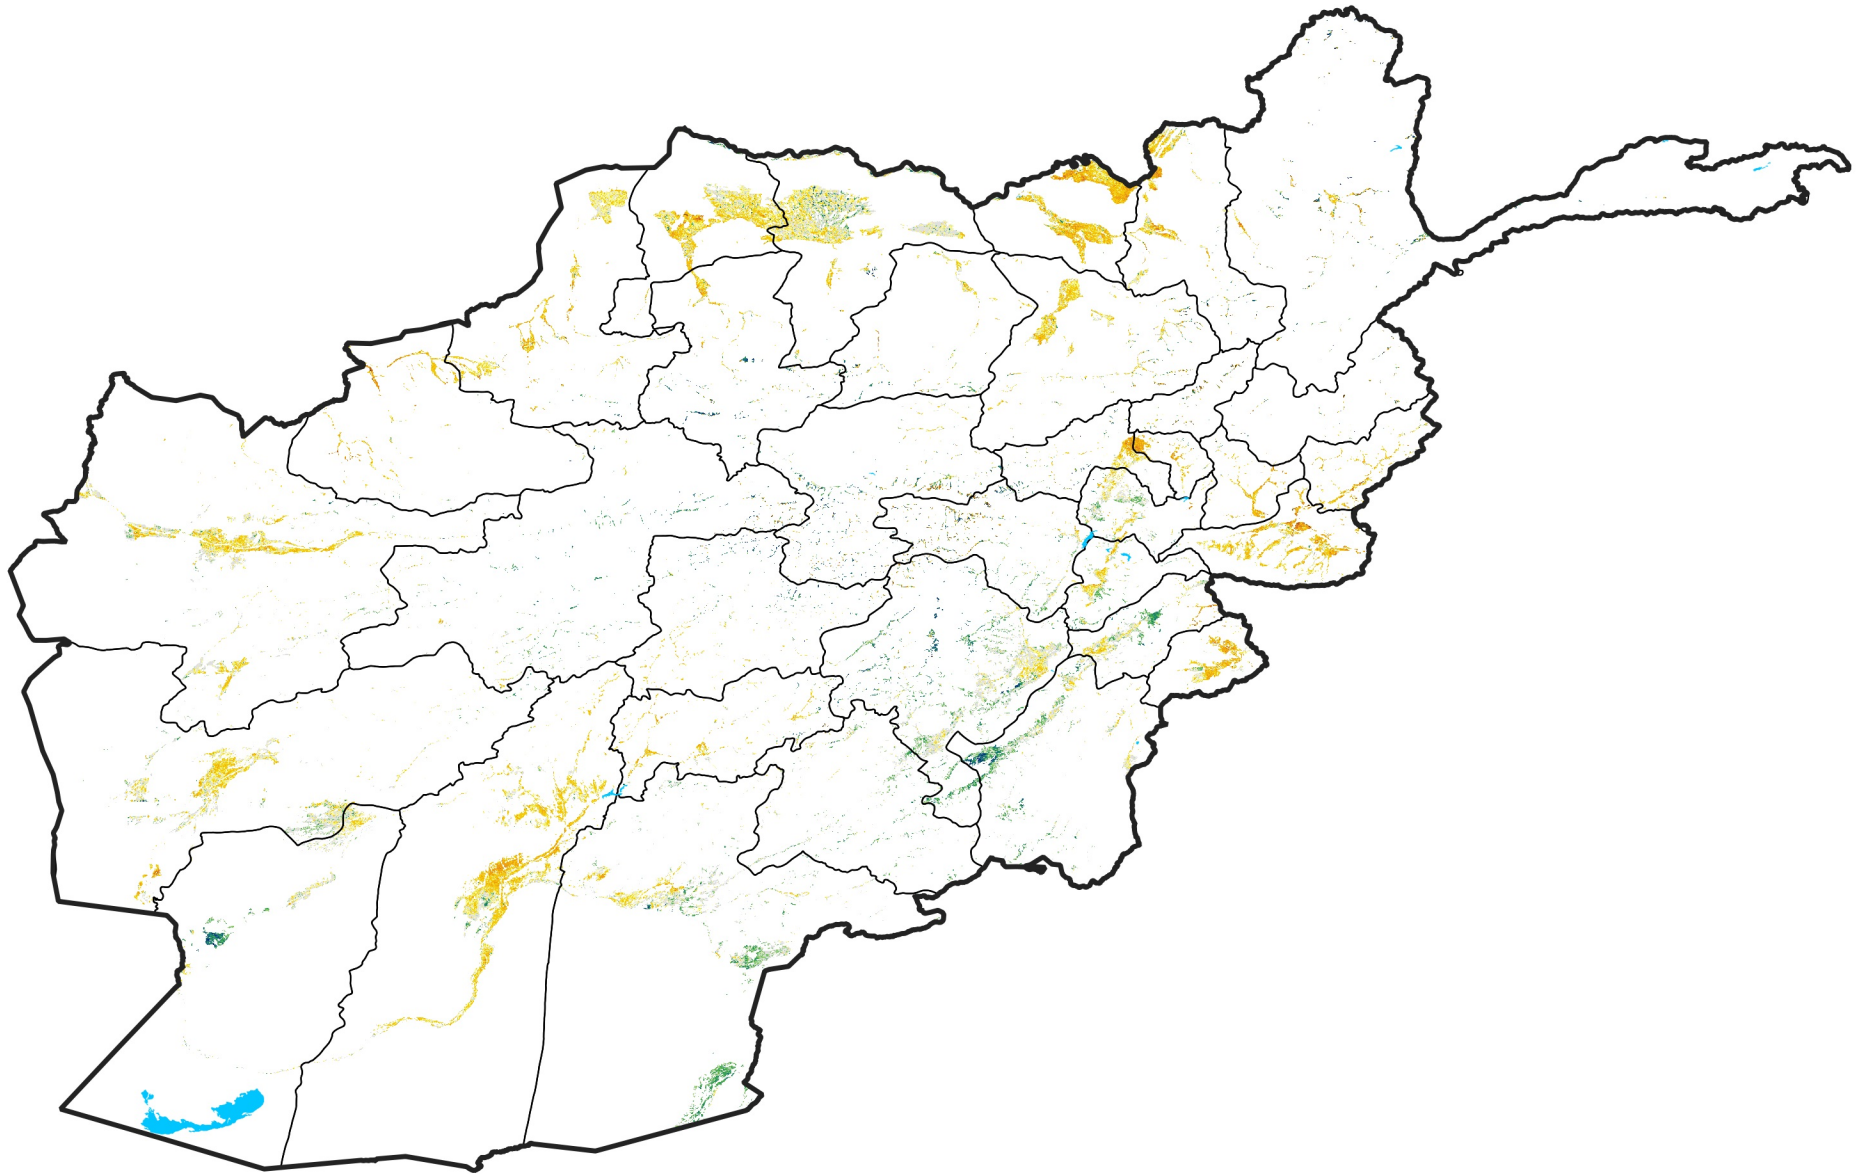

Afghanistan Irrigated Agricultural Areas

Percent of Mean NDVI

2006 / mean (2003 - 2022)

Period 01 / January 01 - 10, 2006

Percent of Normal