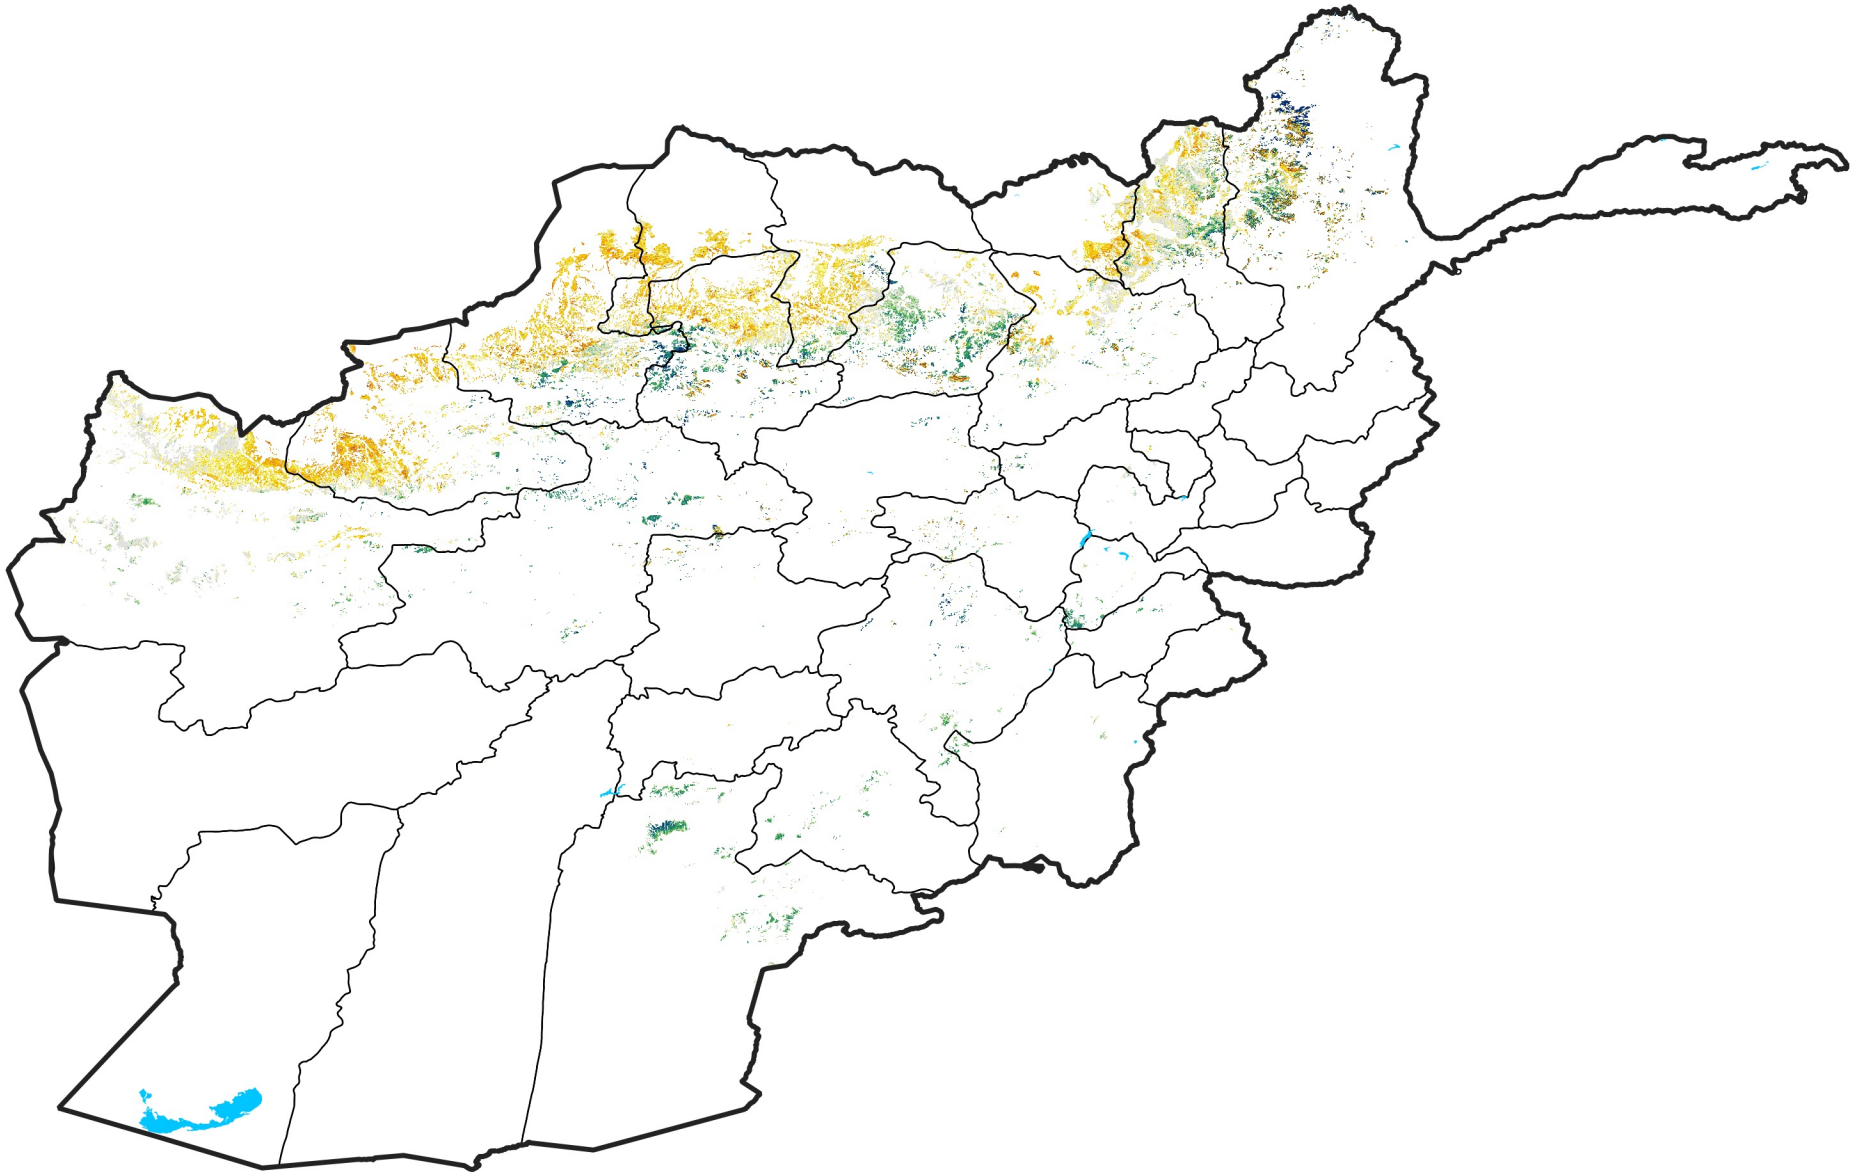

Afghanistan Rainfed Agricultural Areas

Percent of Mean NDVI

2006 / mean (2003 - 2022)

Period 01 / January 01 - 10, 2006

Percent of Normal