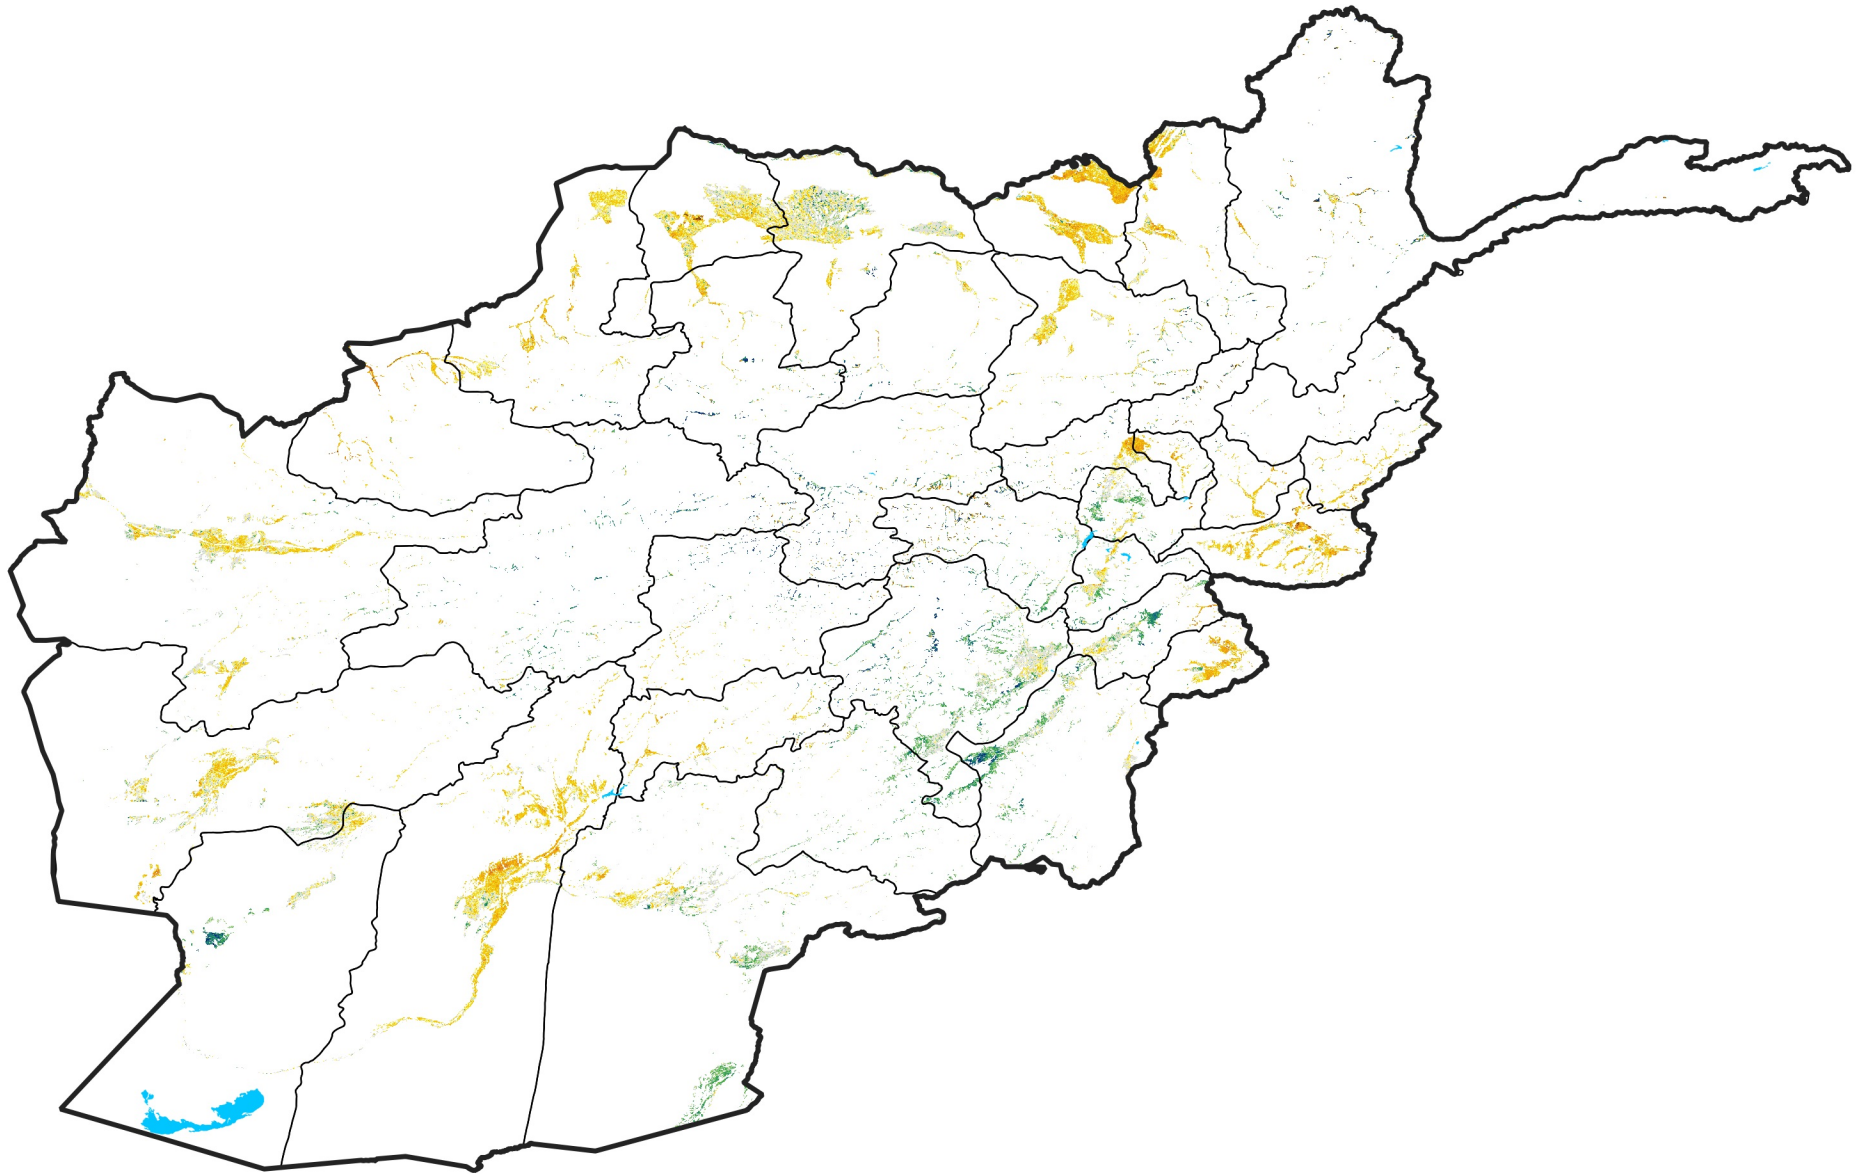

Afghanistan Irrigated Agricultural Areas

Percent of Mean NDVI

2006 / mean (2003 - 2022)

Period 02 / January 11 - 20, 2006

Percent of Normal