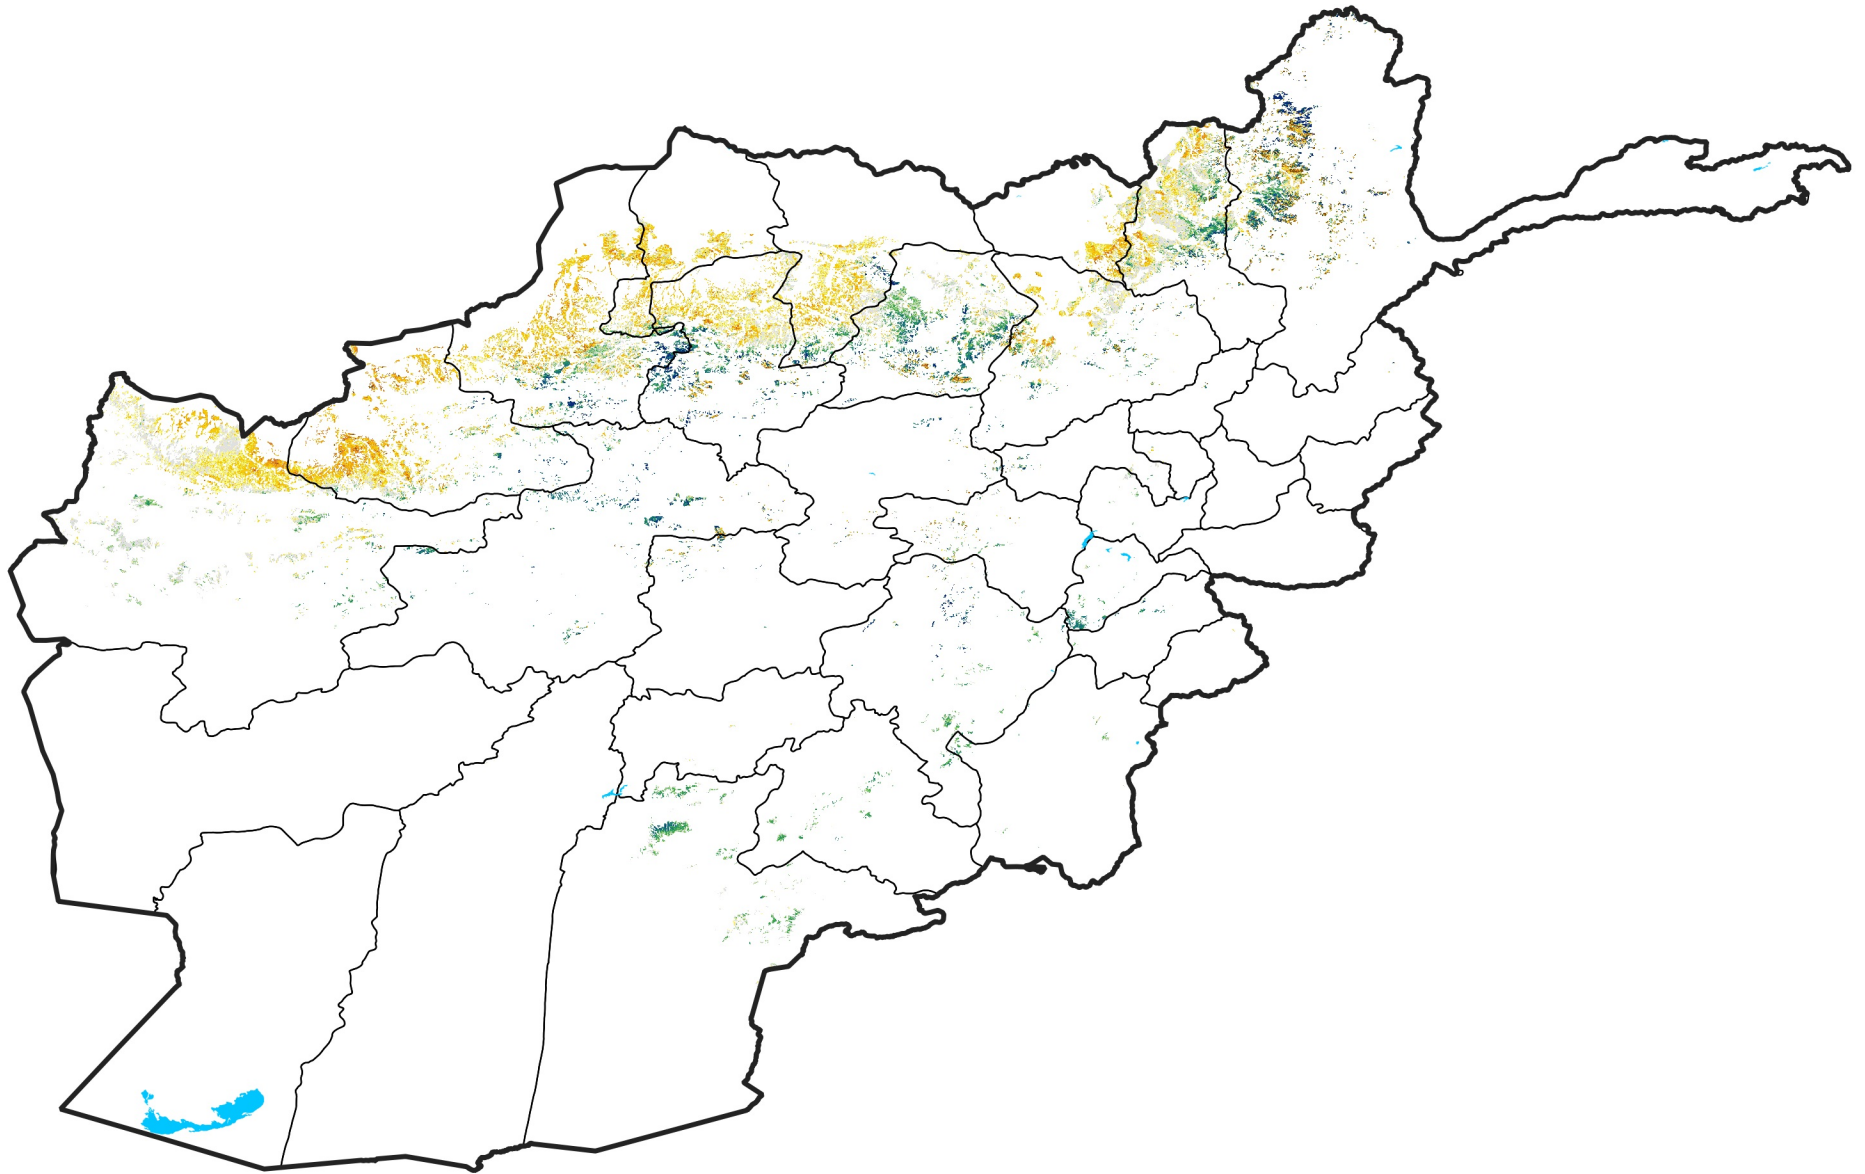

Afghanistan Rainfed Agricultural Areas

Percent of Mean NDVI

2006 / mean (2003 - 2022)

Period 02 / January 11 - 20, 2006

Percent of Normal