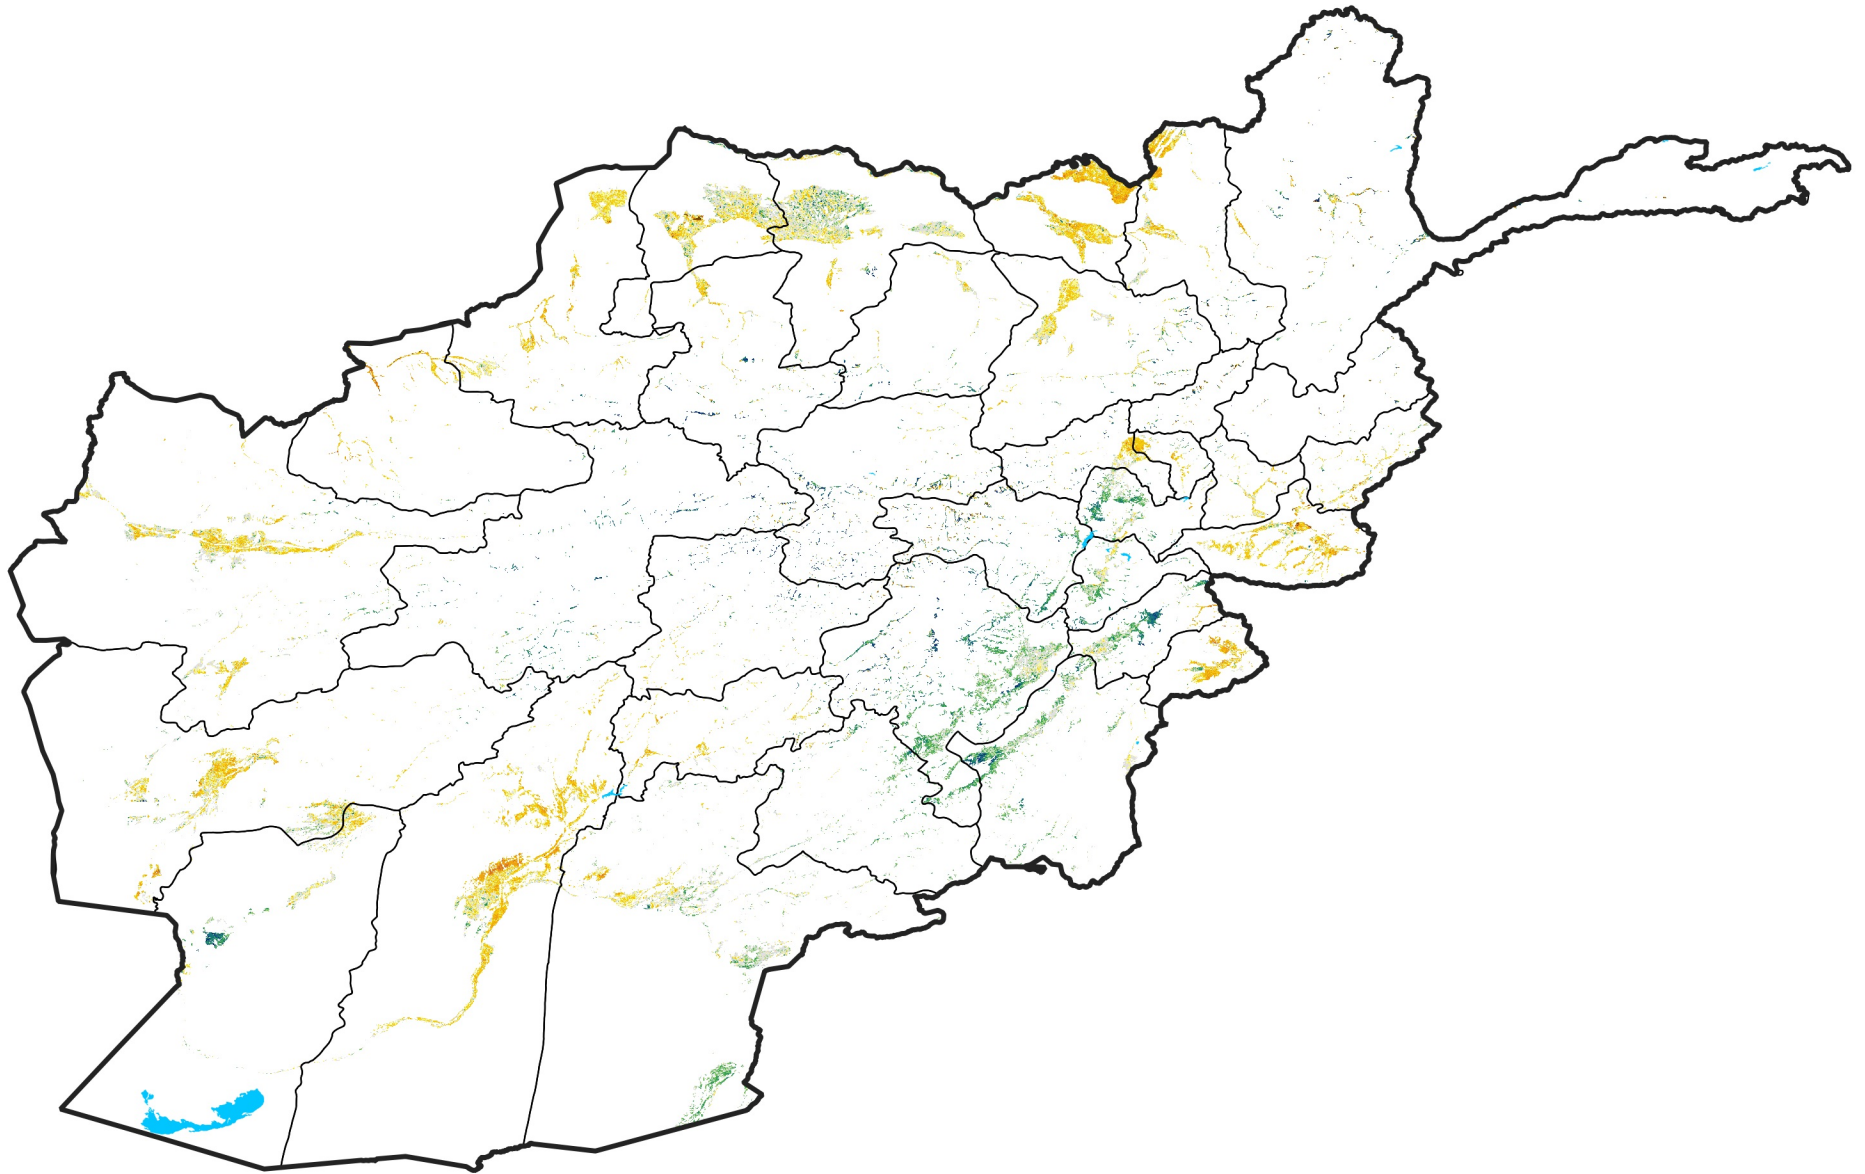

Afghanistan Irrigated Agricultural Areas

Percent of Mean NDVI

2006 / mean (2003 - 2022)

Period 03 / January 21 - 31, 2006

Percent of Normal