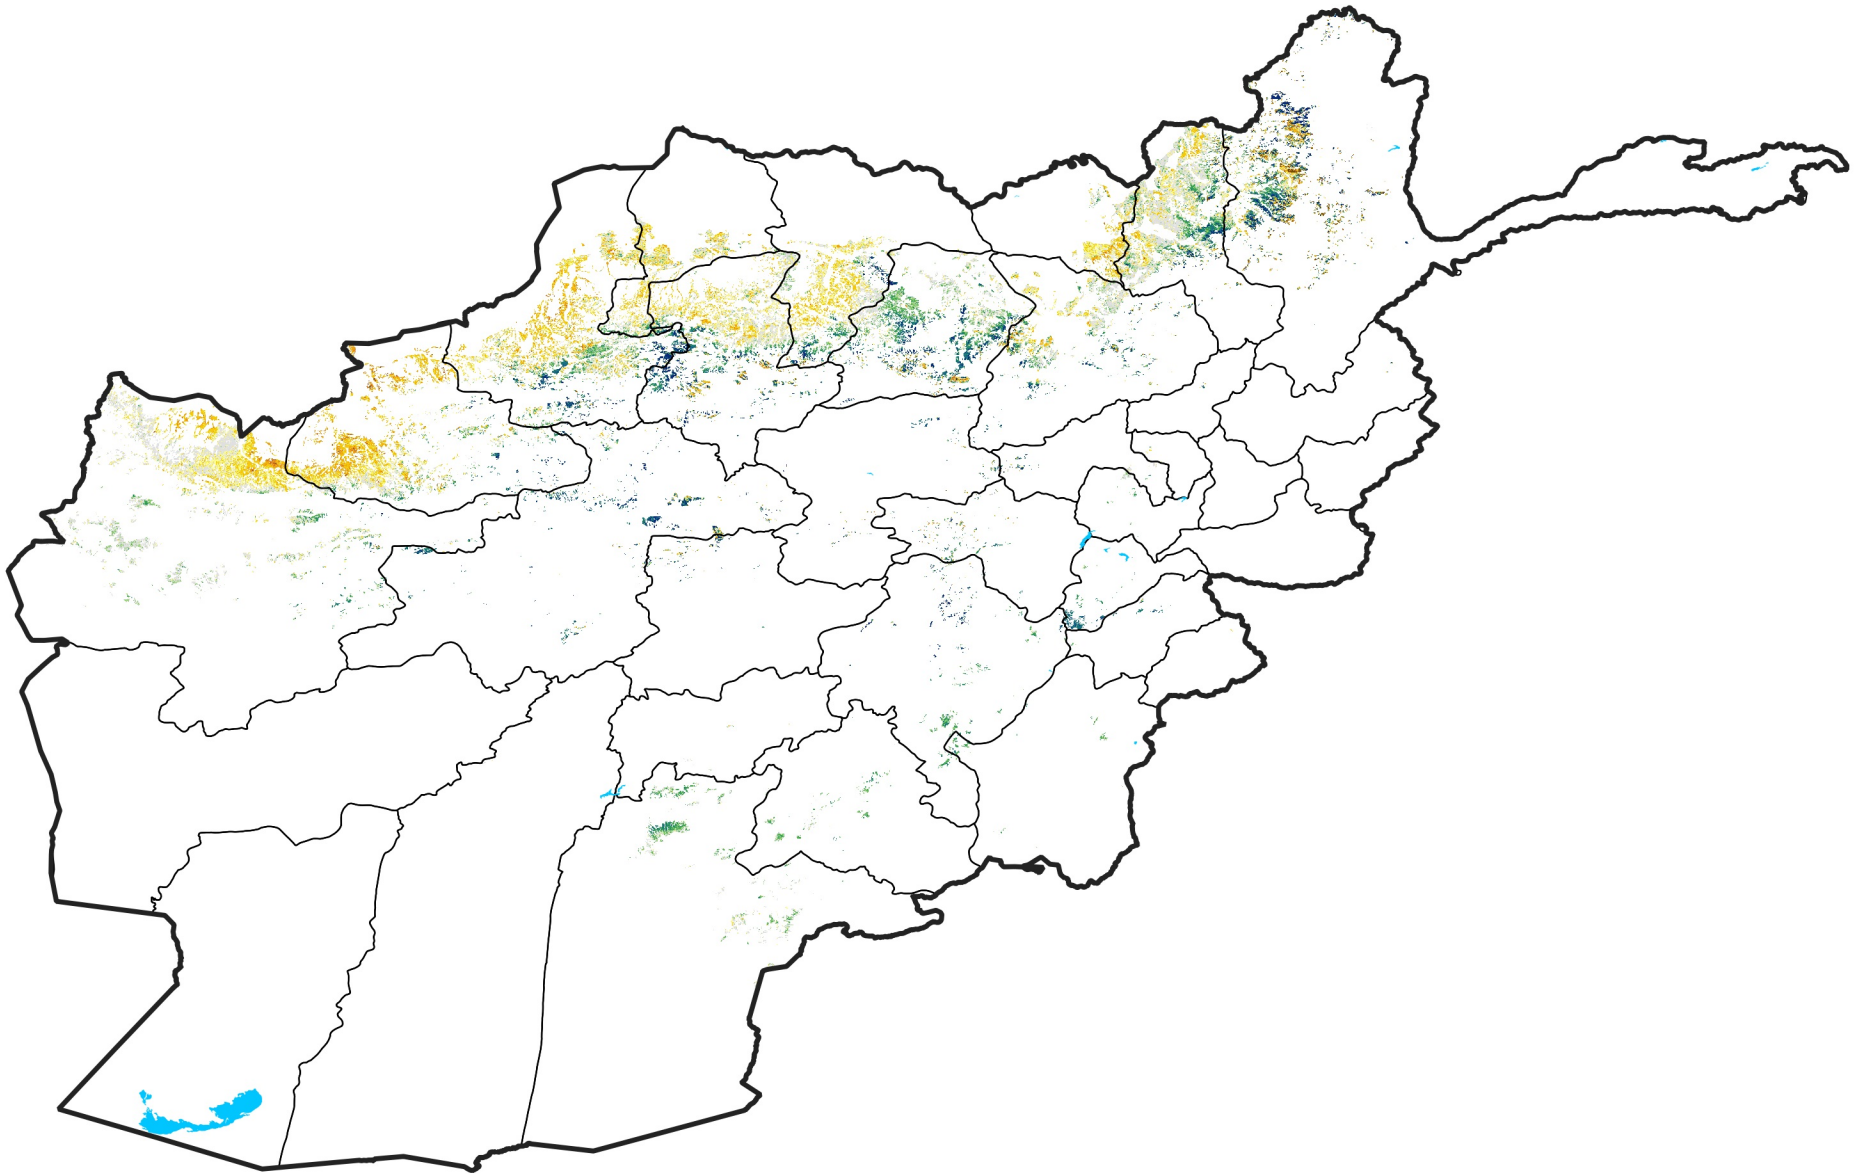

Afghanistan Rainfed Agricultural Areas

Percent of Mean NDVI

2006 / mean (2003 - 2022)

Period 03 / January 21 - 31, 2006

Percent of Normal