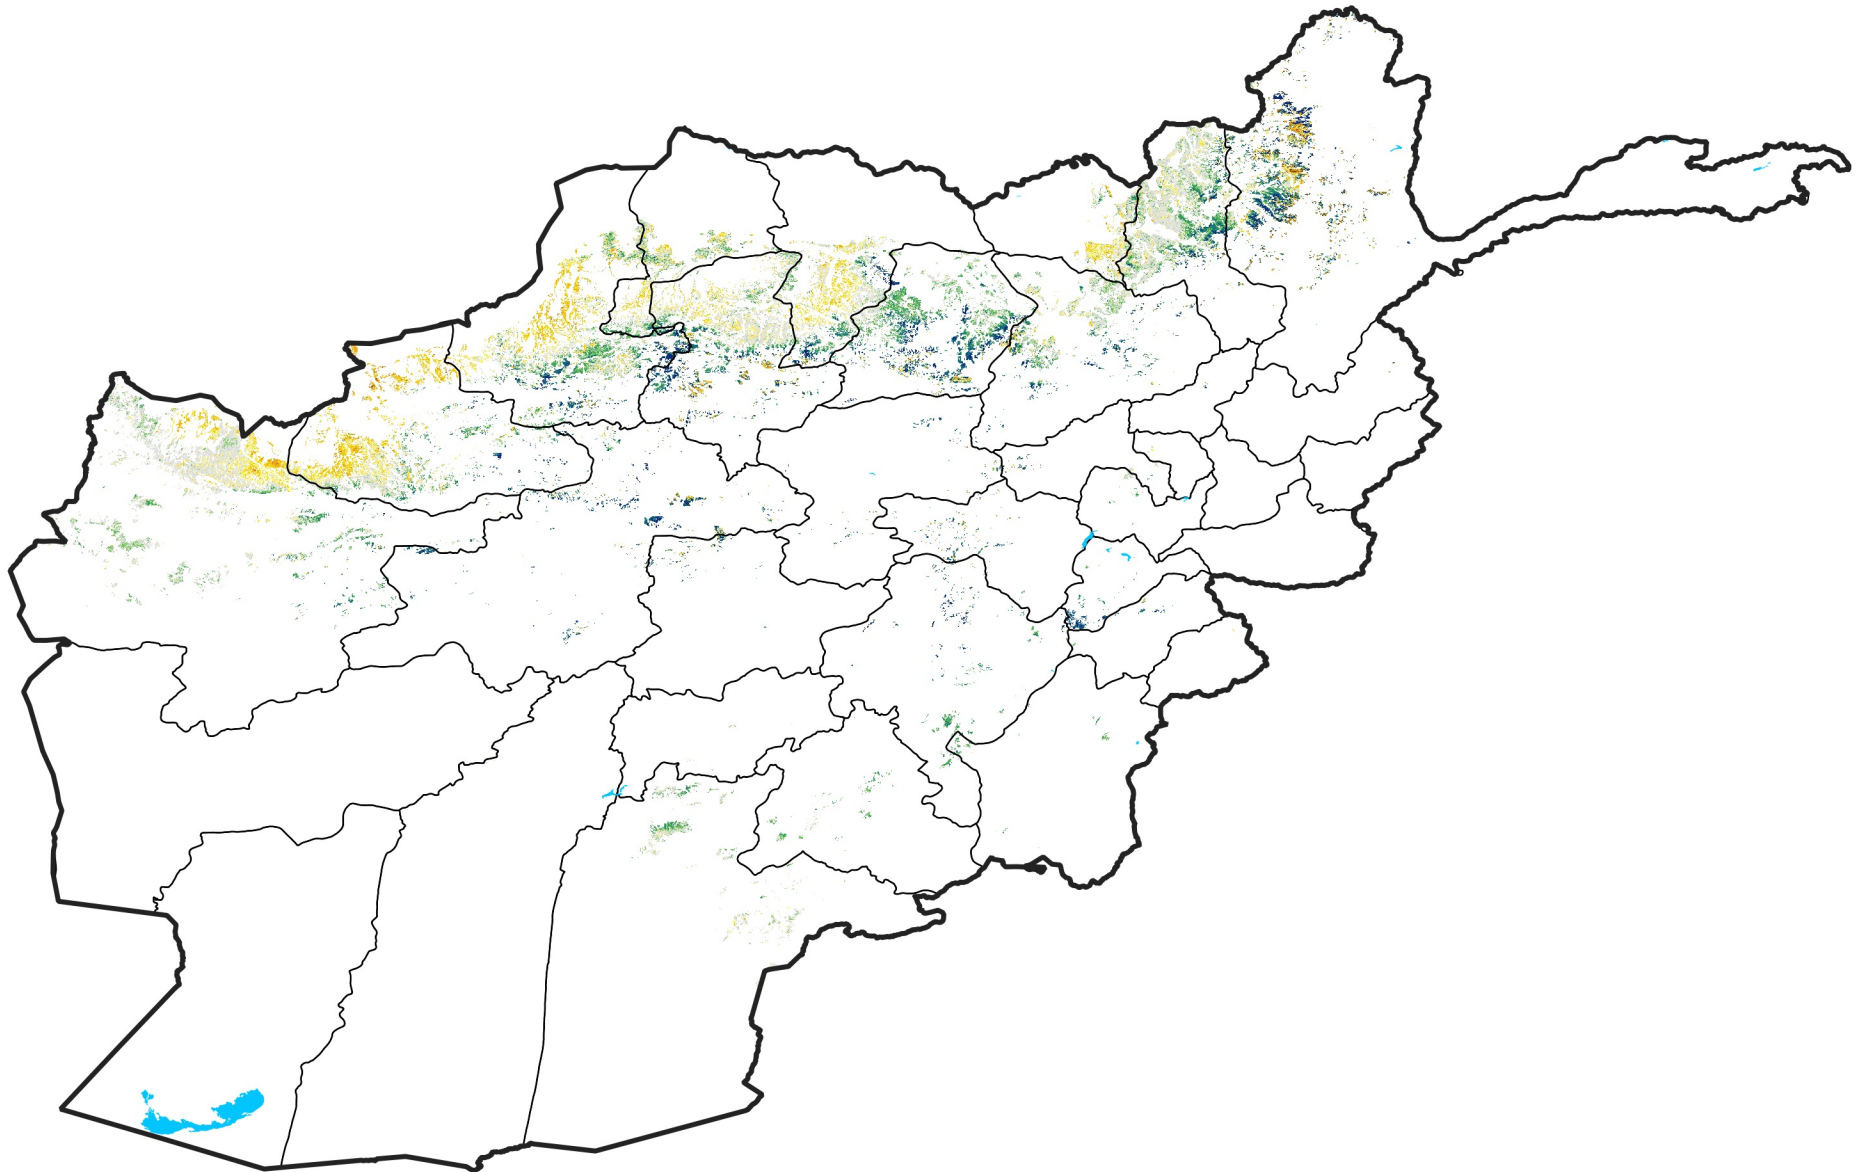

Afghanistan Rainfed Agricultural Areas

Percent of Mean NDVI

2006 / mean (2003 - 2022)

Period 04 / February 01 - 10, 2006

Percent of Normal