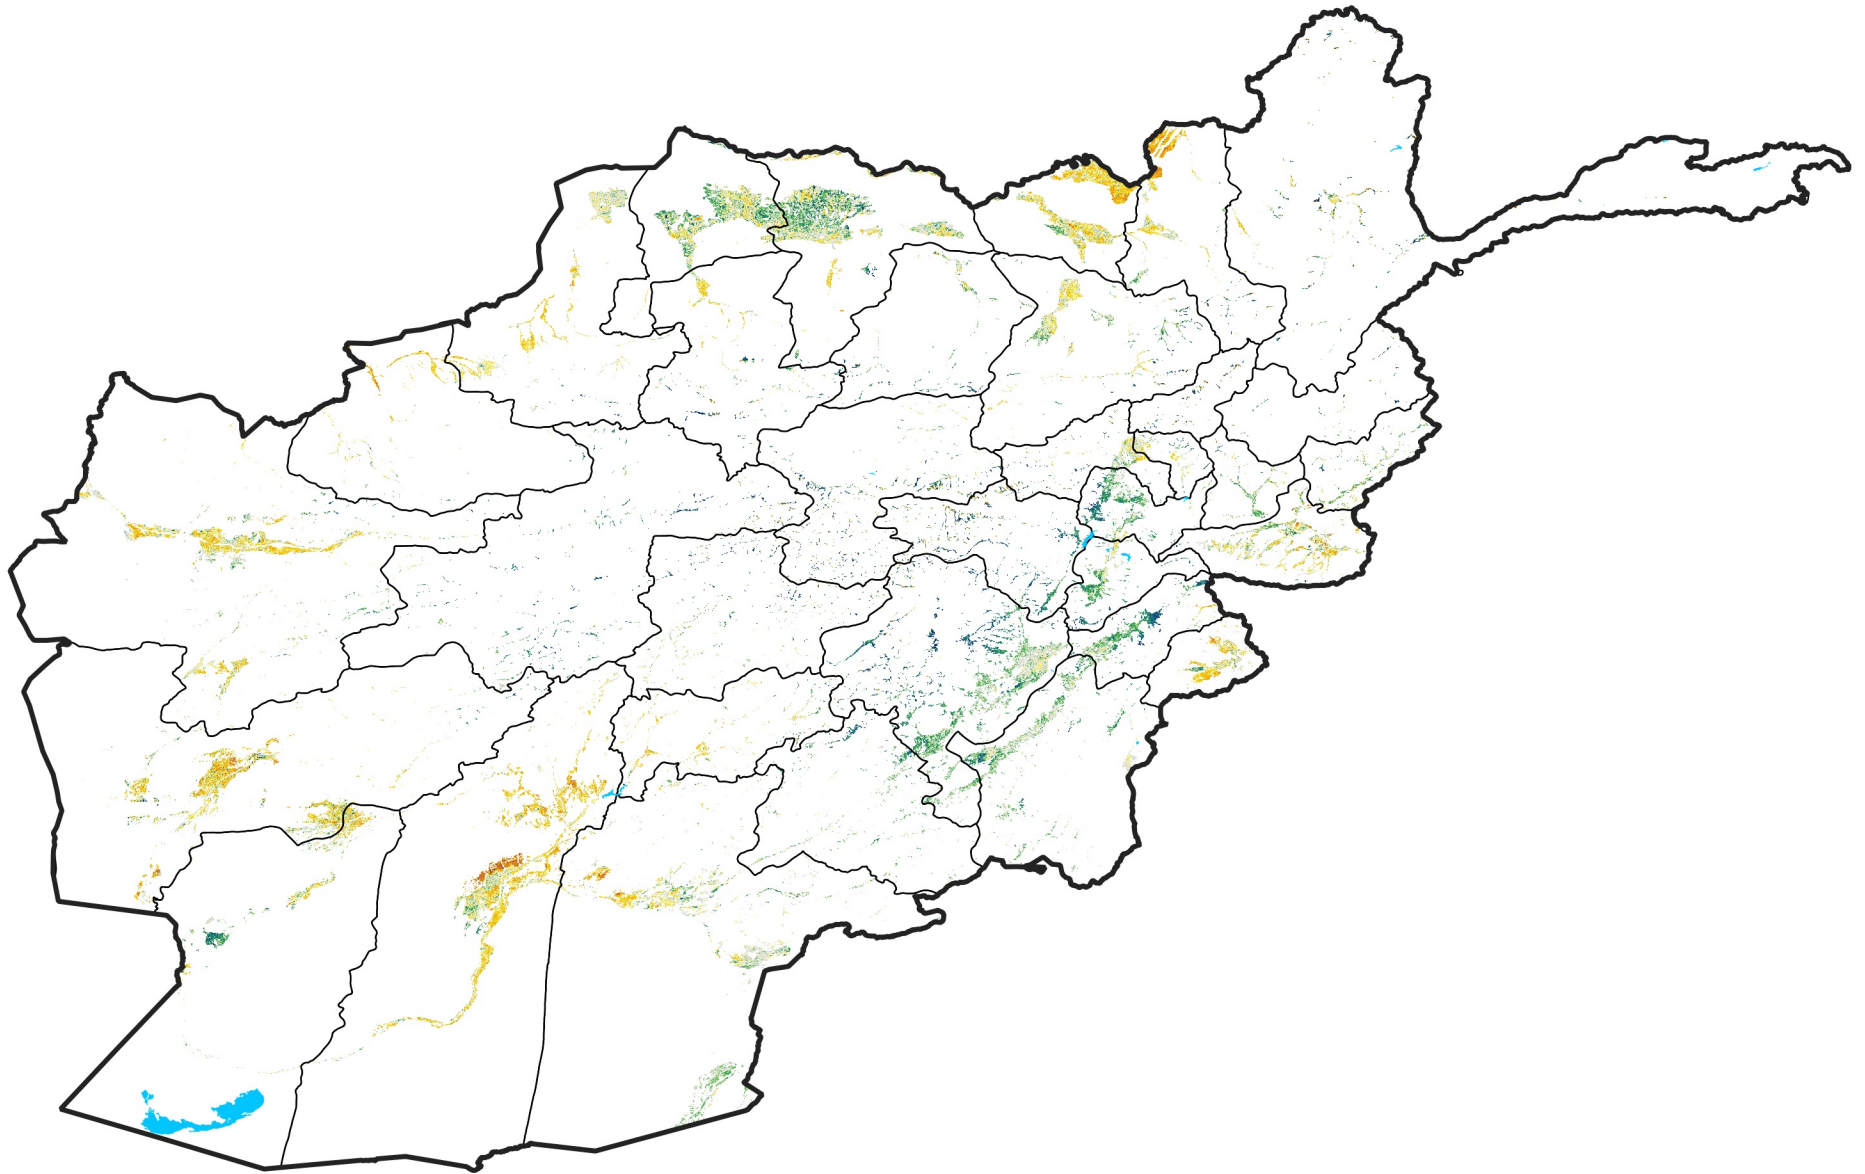

Afghanistan Irrigated Agricultural Areas

Percent of Mean NDVI

2006 / mean (2003 - 2022)

Period 05 / February 11 - 20, 2006

Percent of Normal