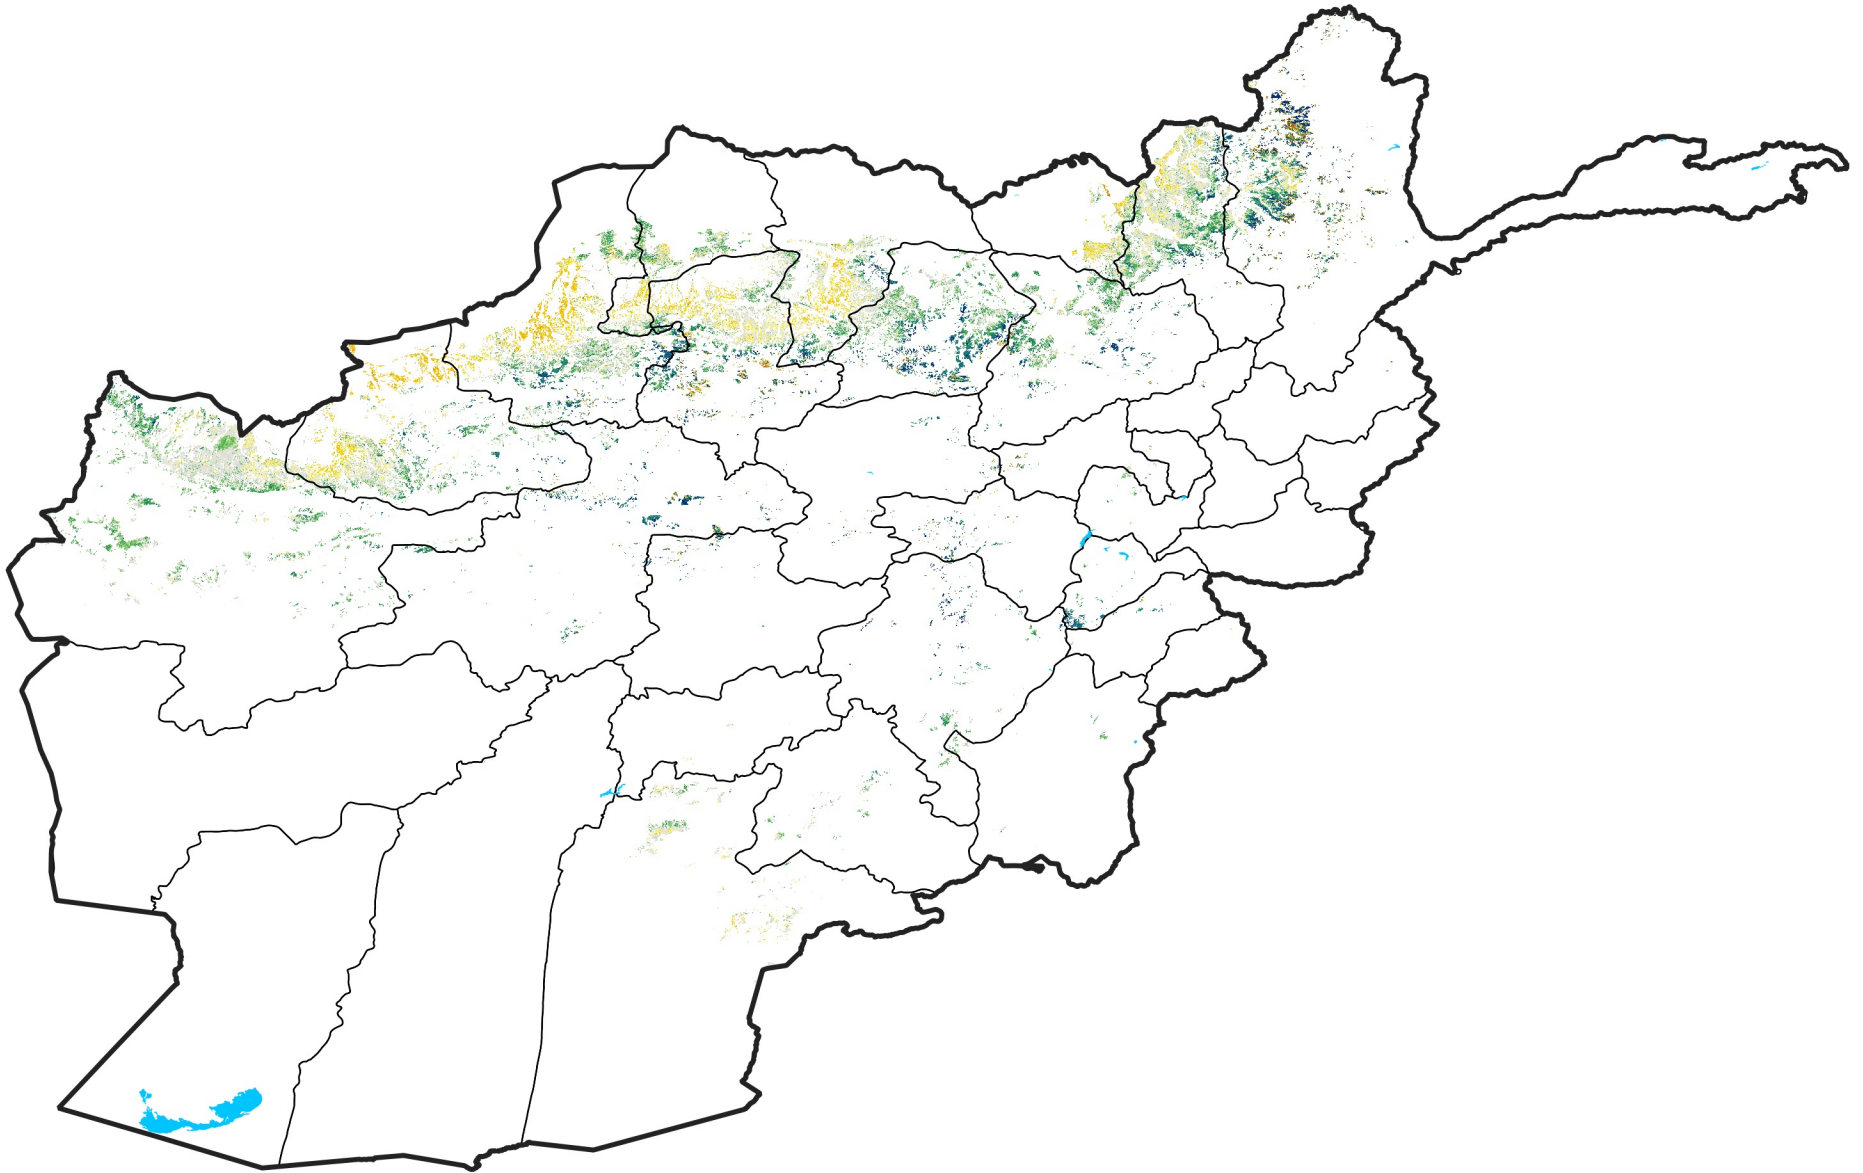

Afghanistan Rainfed Agricultural Areas

Percent of Mean NDVI

2006 / mean (2003 - 2022)

Period 06 / February 21 - 28, 2006

Percent of Normal