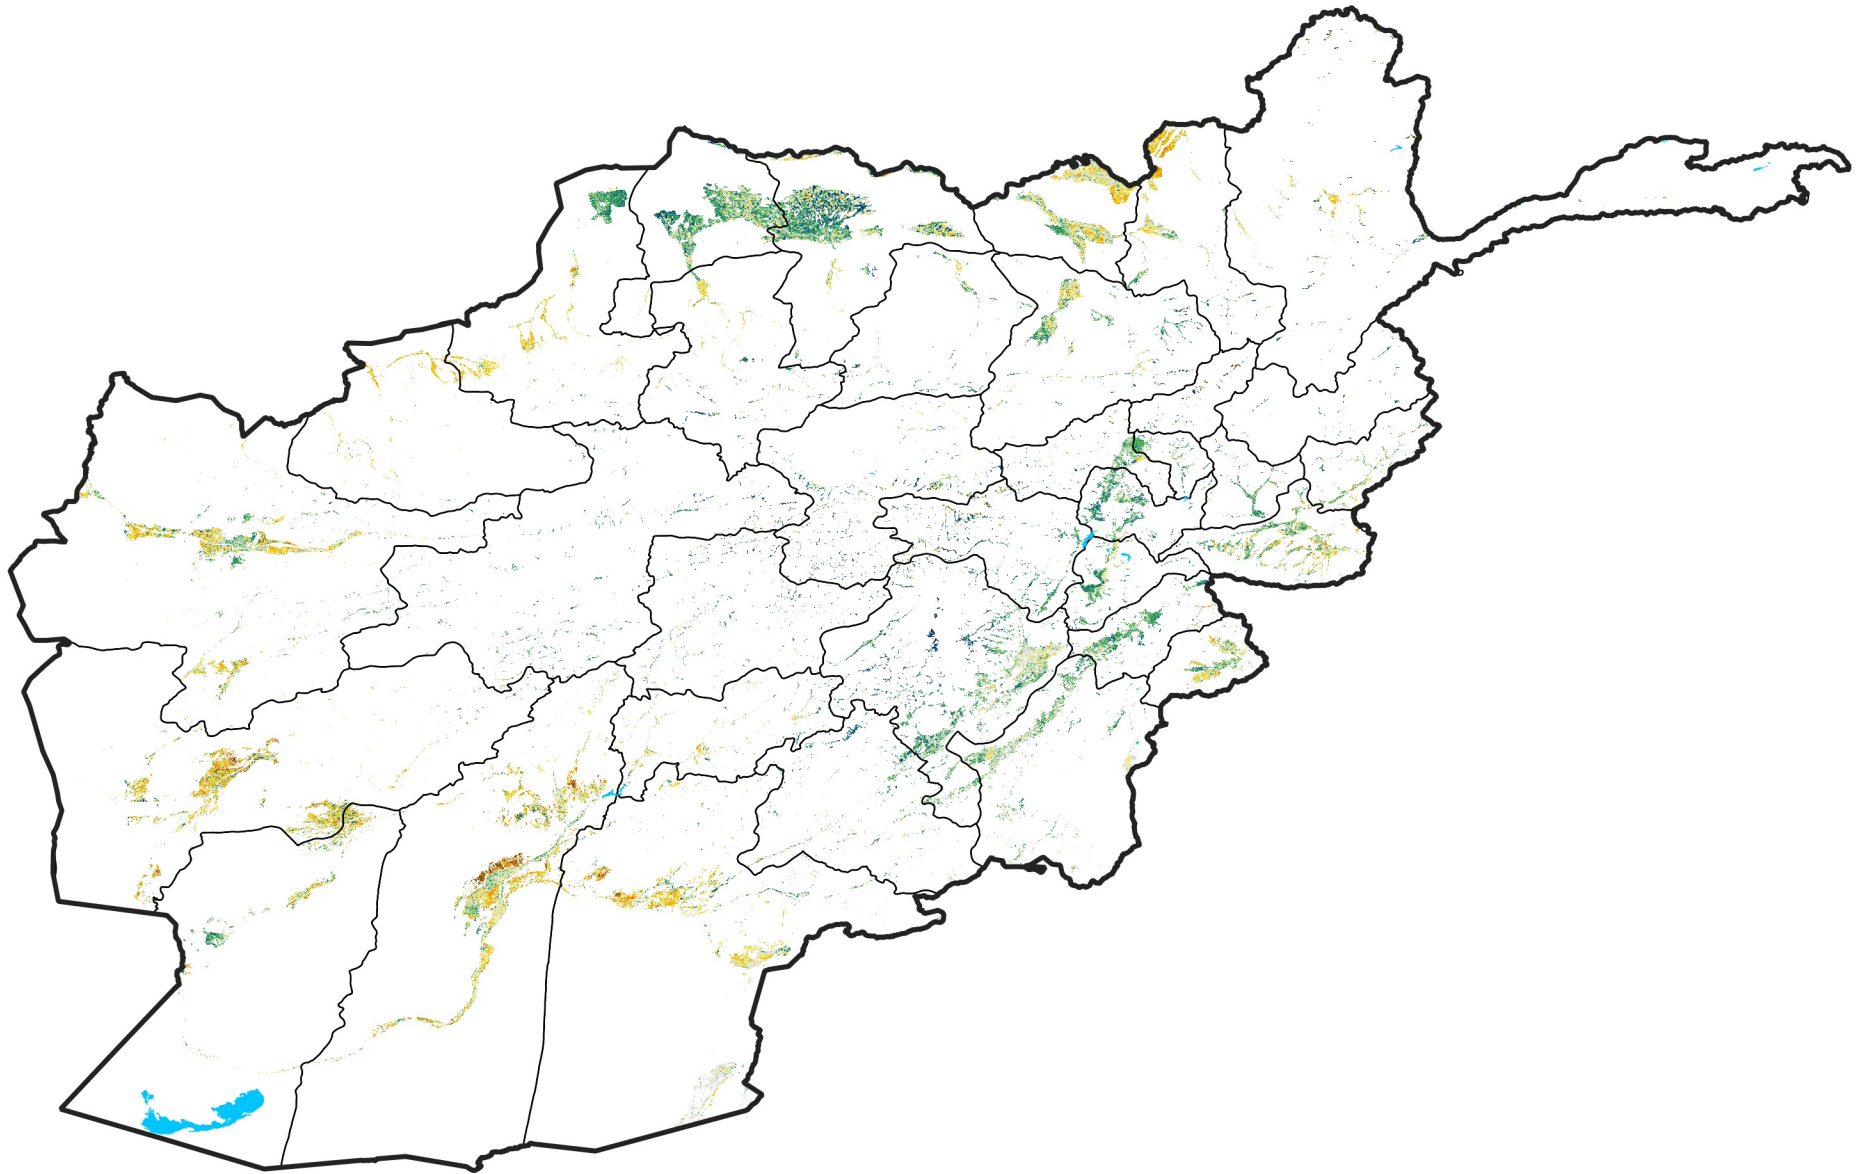

Afghanistan Irrigated Agricultural Areas

Percent of Mean NDVI

2006 / mean (2003 - 2022)

Period 07 / March 01 - 10, 2006

Percent of Normal