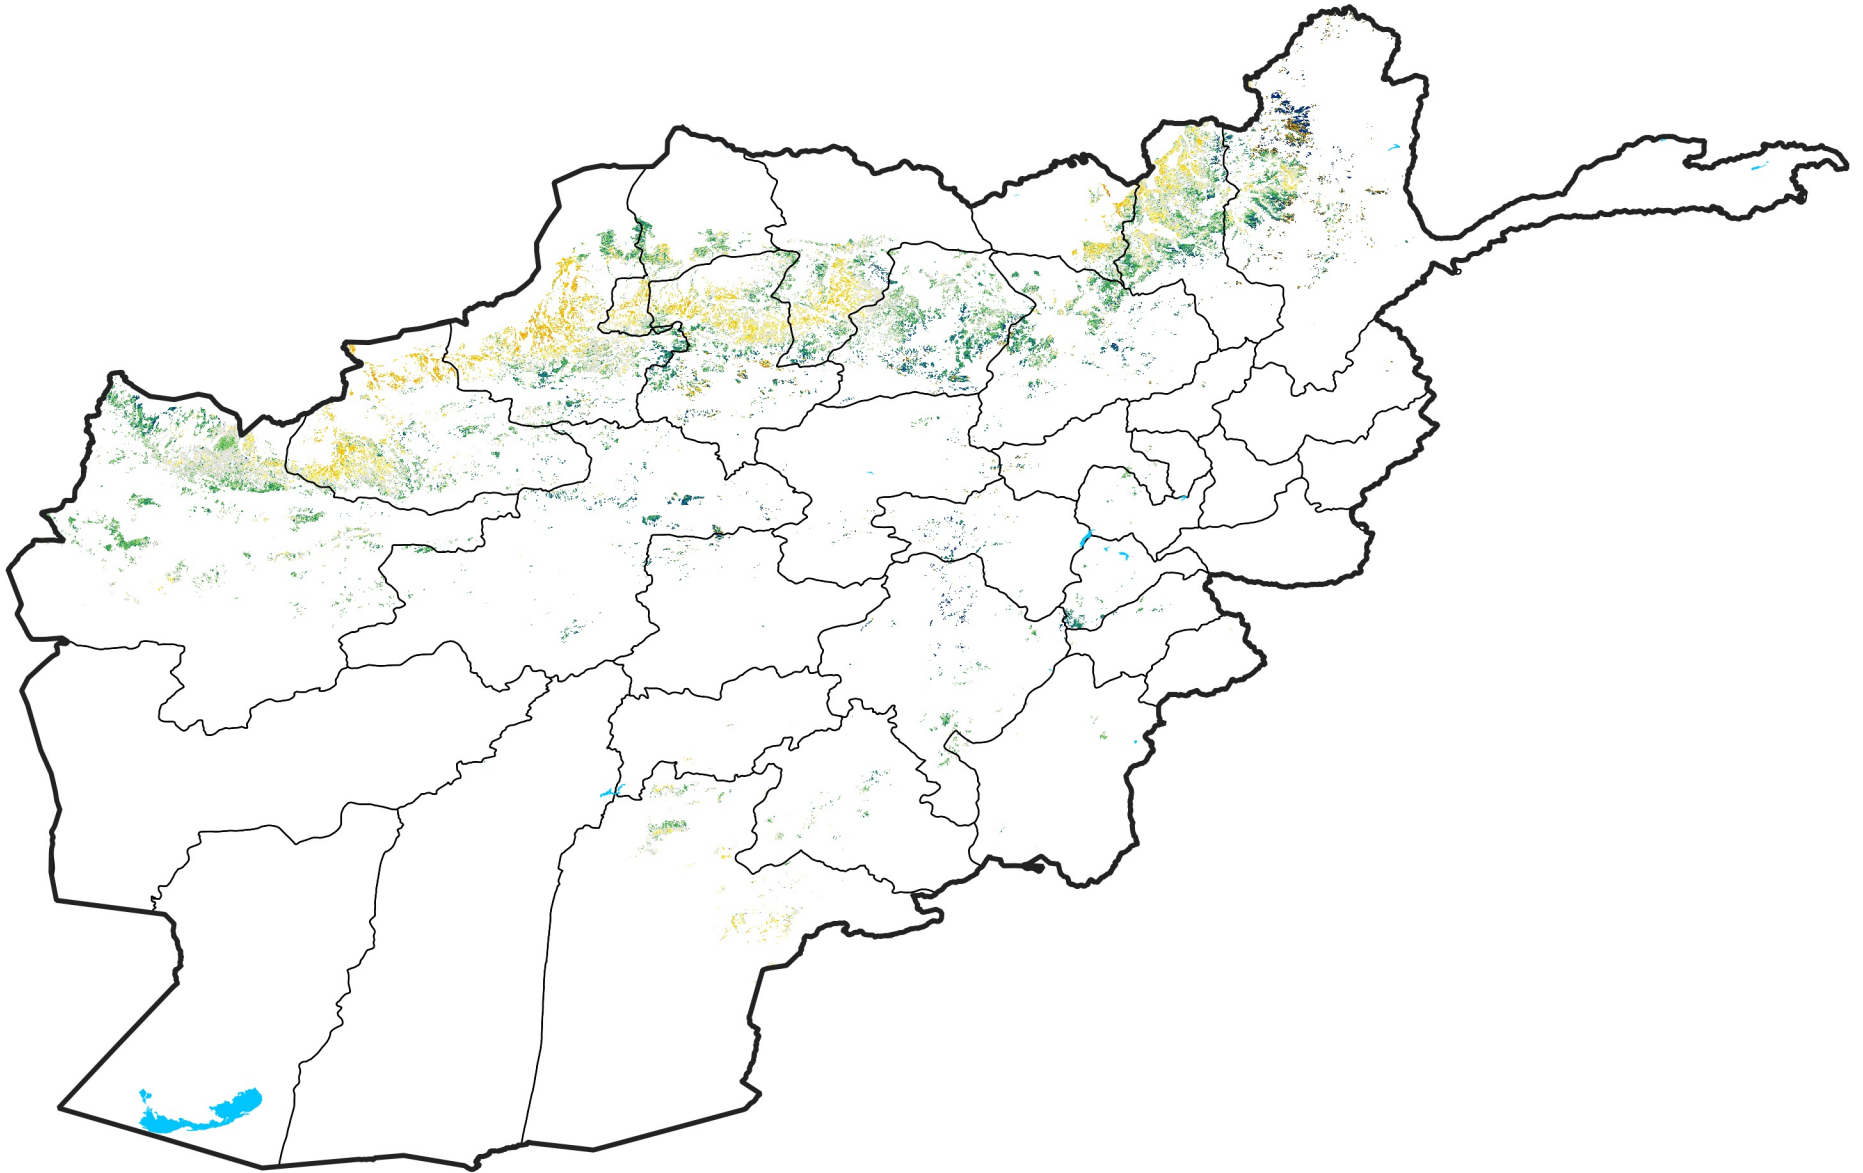

Afghanistan Rainfed Agricultural Areas

Percent of Mean NDVI

2006 / mean (2003 - 2022)

Period 07 / March 01 - 10, 2006

Percent of Normal