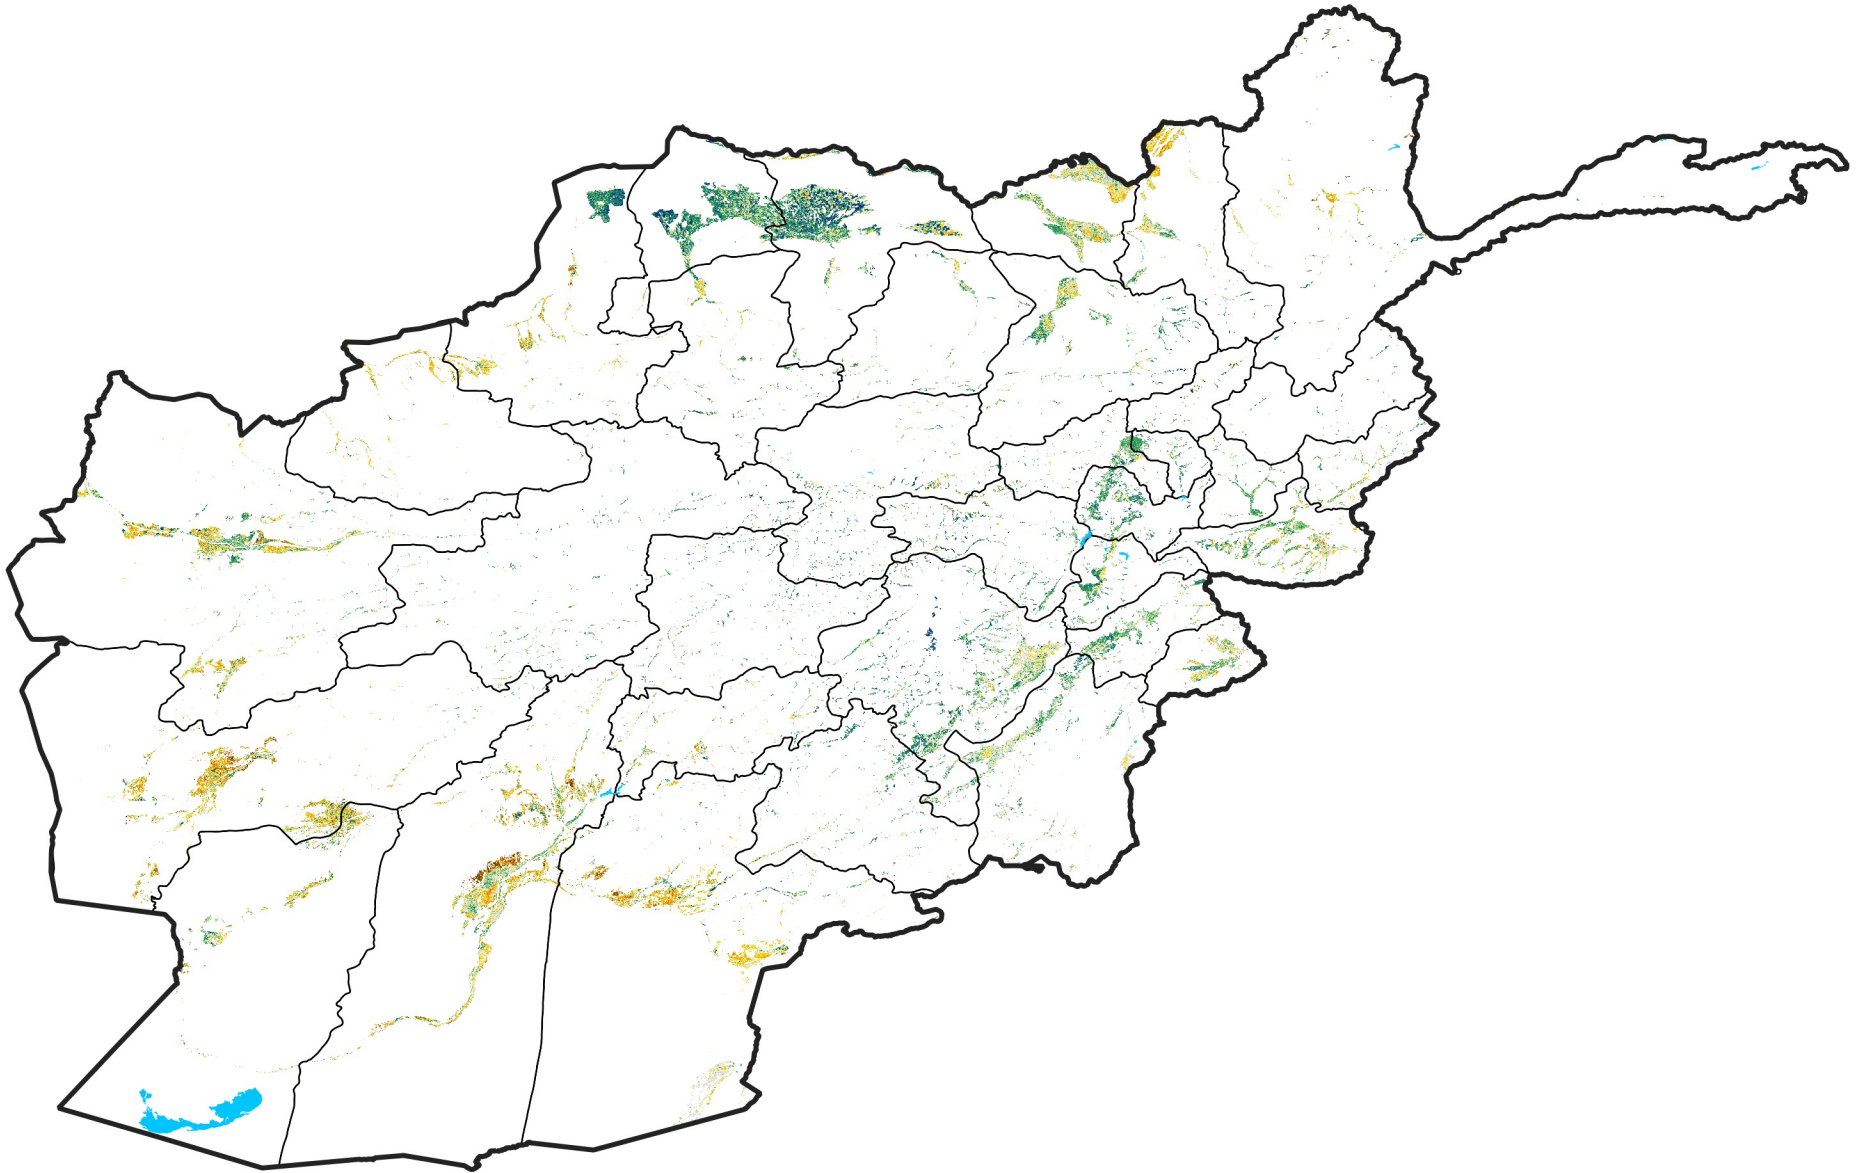

Afghanistan Irrigated Agricultural Areas

Percent of Mean NDVI

2006 / mean (2003 - 2022)

Period 08 / March 11 - 20, 2006

Percent of Normal