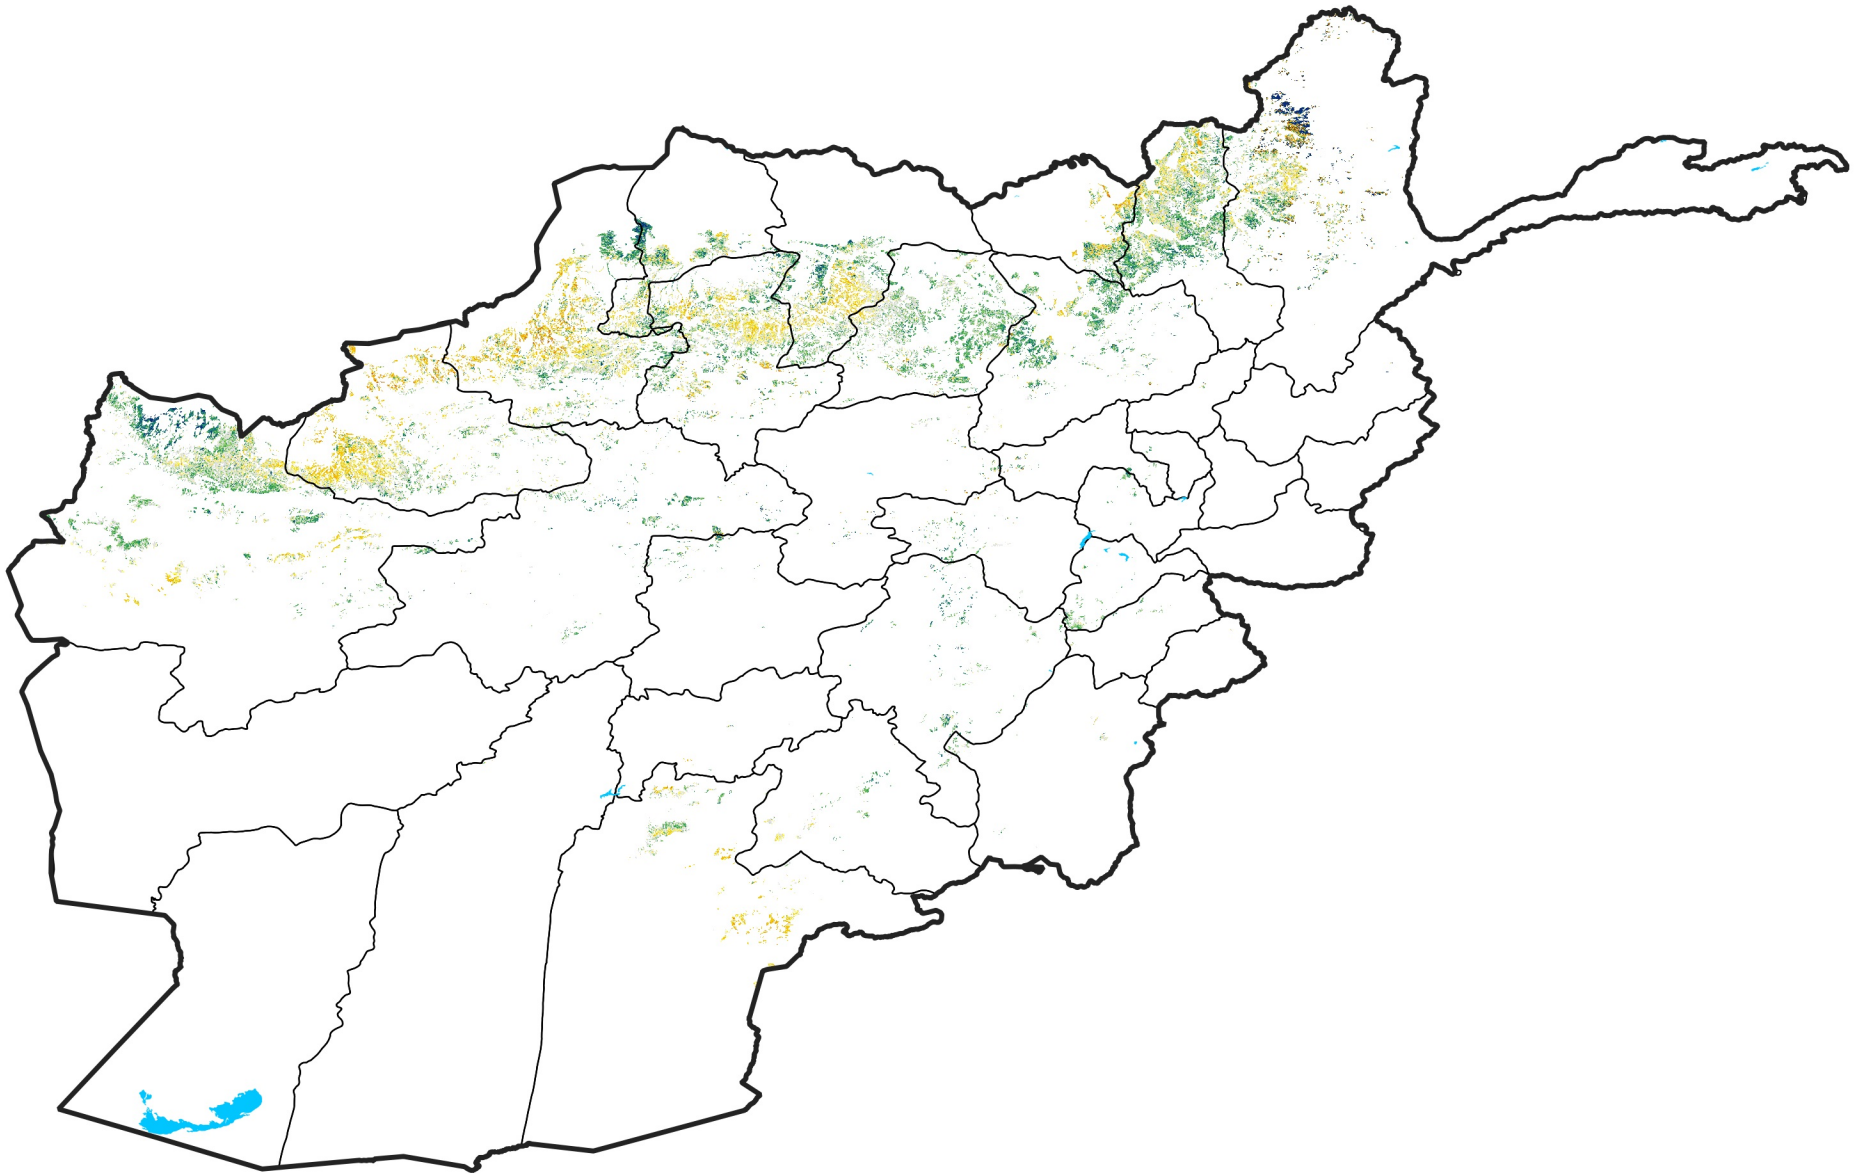

Afghanistan Rainfed Agricultural Areas

Percent of Mean NDVI

2006 / mean (2003 - 2022)

Period 09 / March 21 - 31, 2006

Percent of Normal