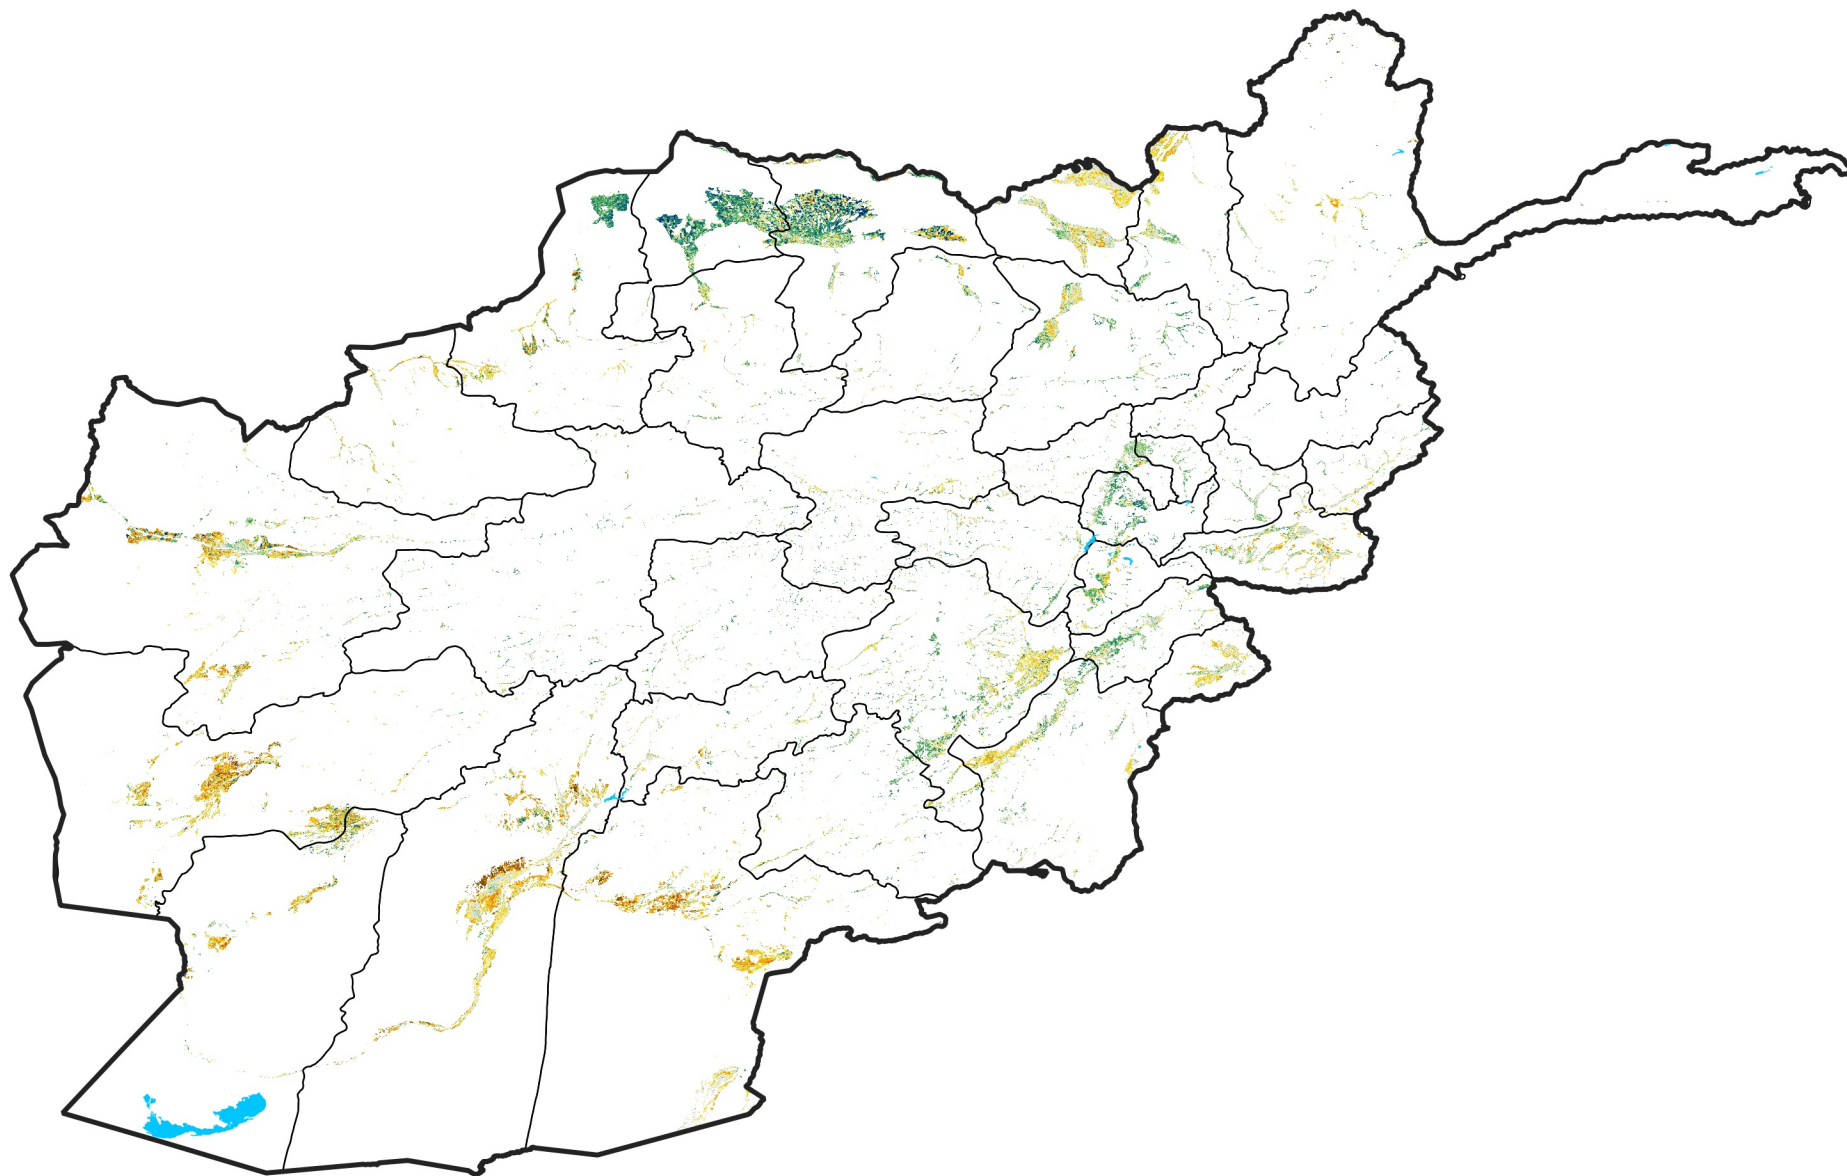

Afghanistan Irrigated Agricultural Areas

Percent of Mean NDVI

2006 / mean (2003 - 2022)

Period 10 / April 01 - 10, 2006

Percent of Normal