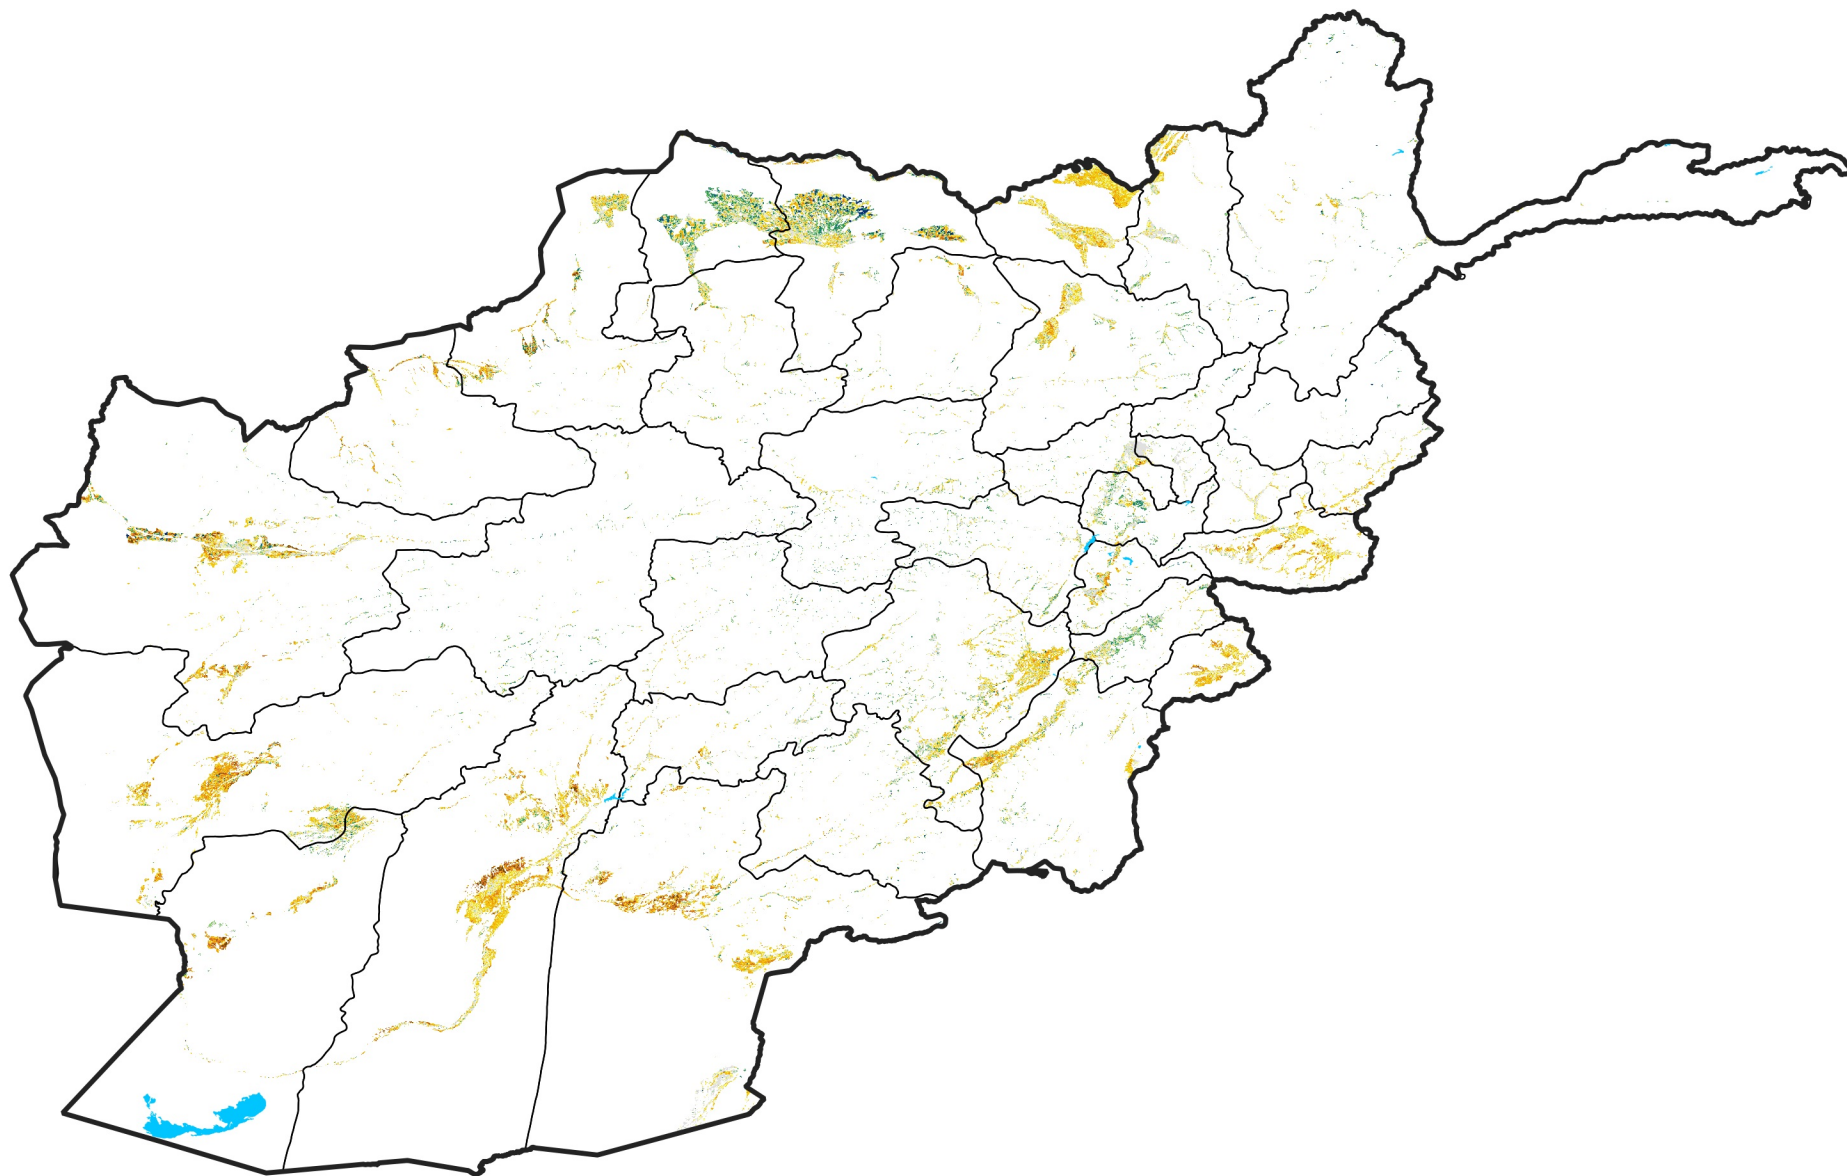

Afghanistan Irrigated Agricultural Areas

Percent of Mean NDVI

2006 / mean (2003 - 2022)

Period 12 / April 21 - 30, 2006

Percent of Normal