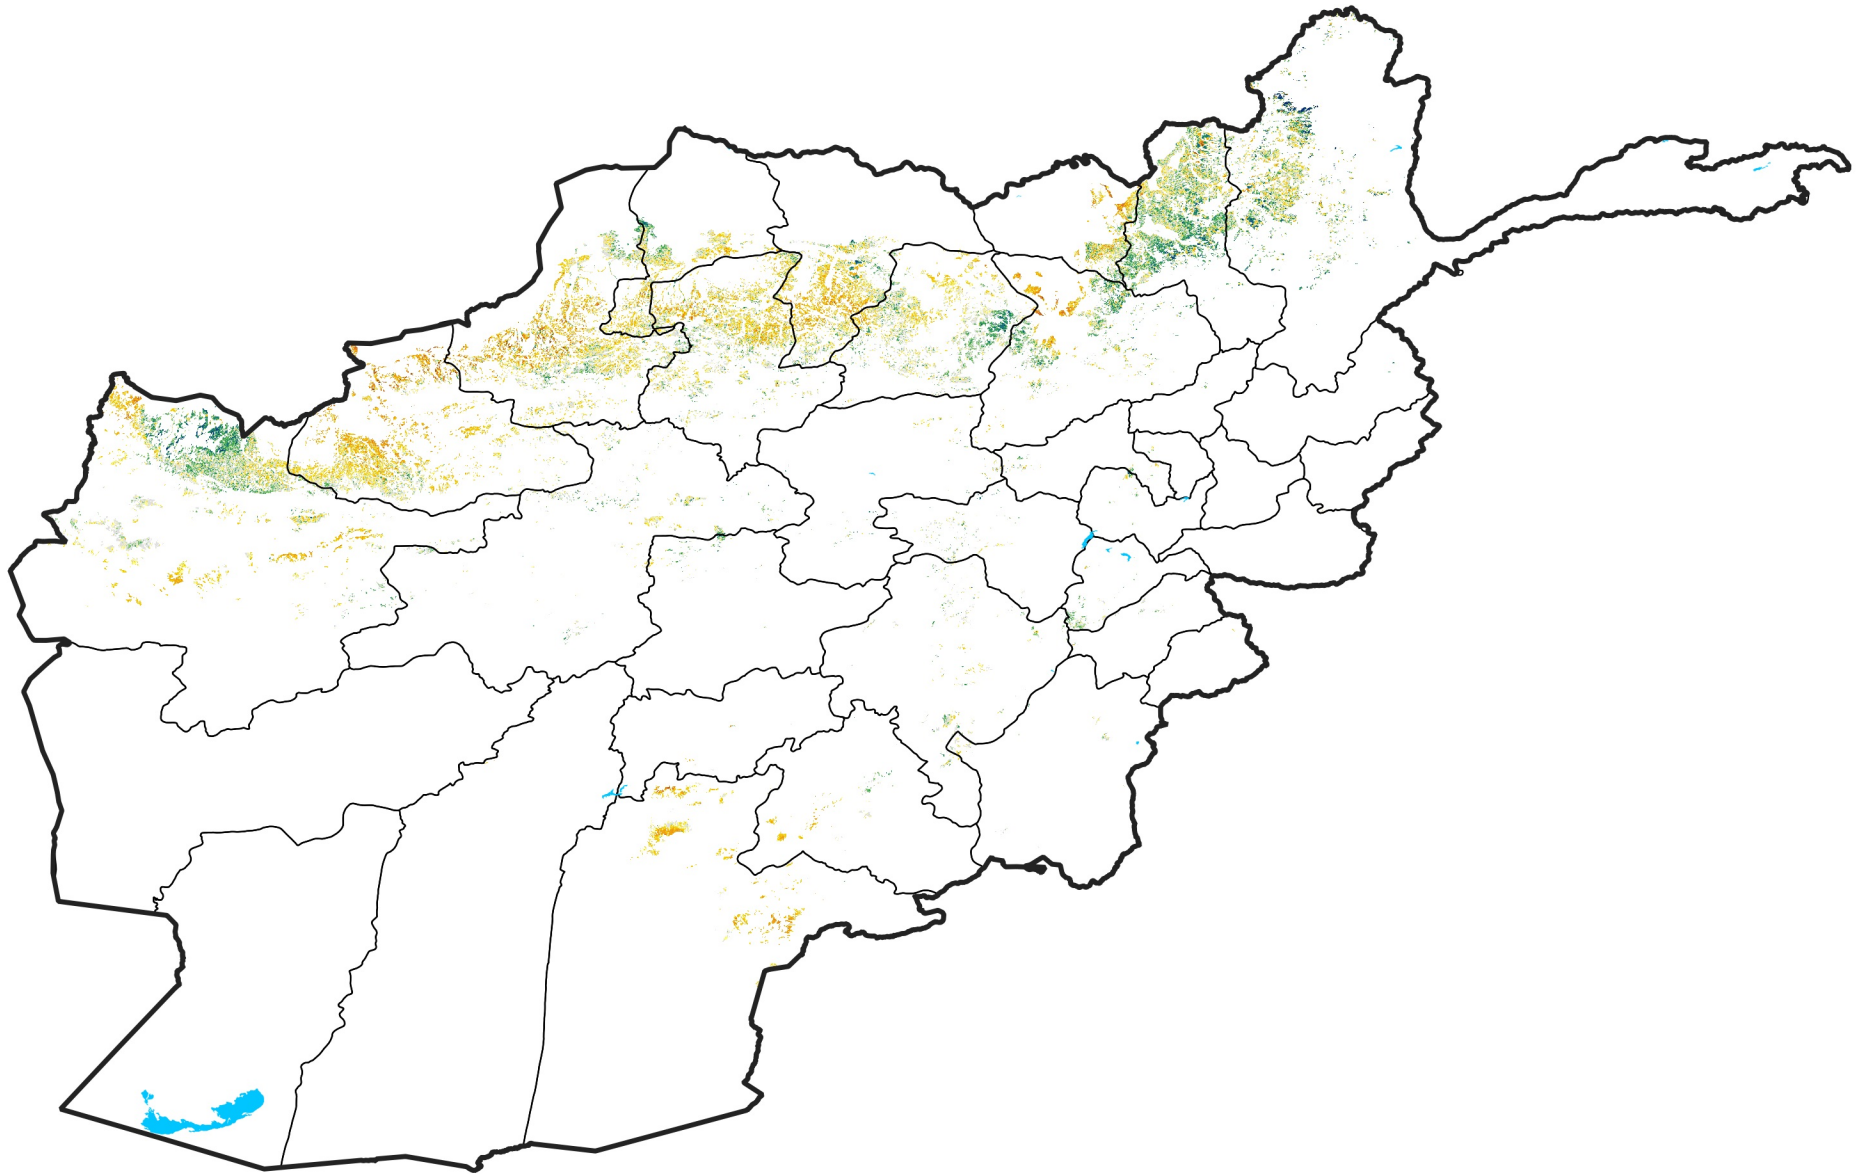

Afghanistan Rainfed Agricultural Areas

Percent of Mean NDVI

2006 / mean (2003 - 2022)

Period 12 / April 21 - 30, 2006

Percent of Normal