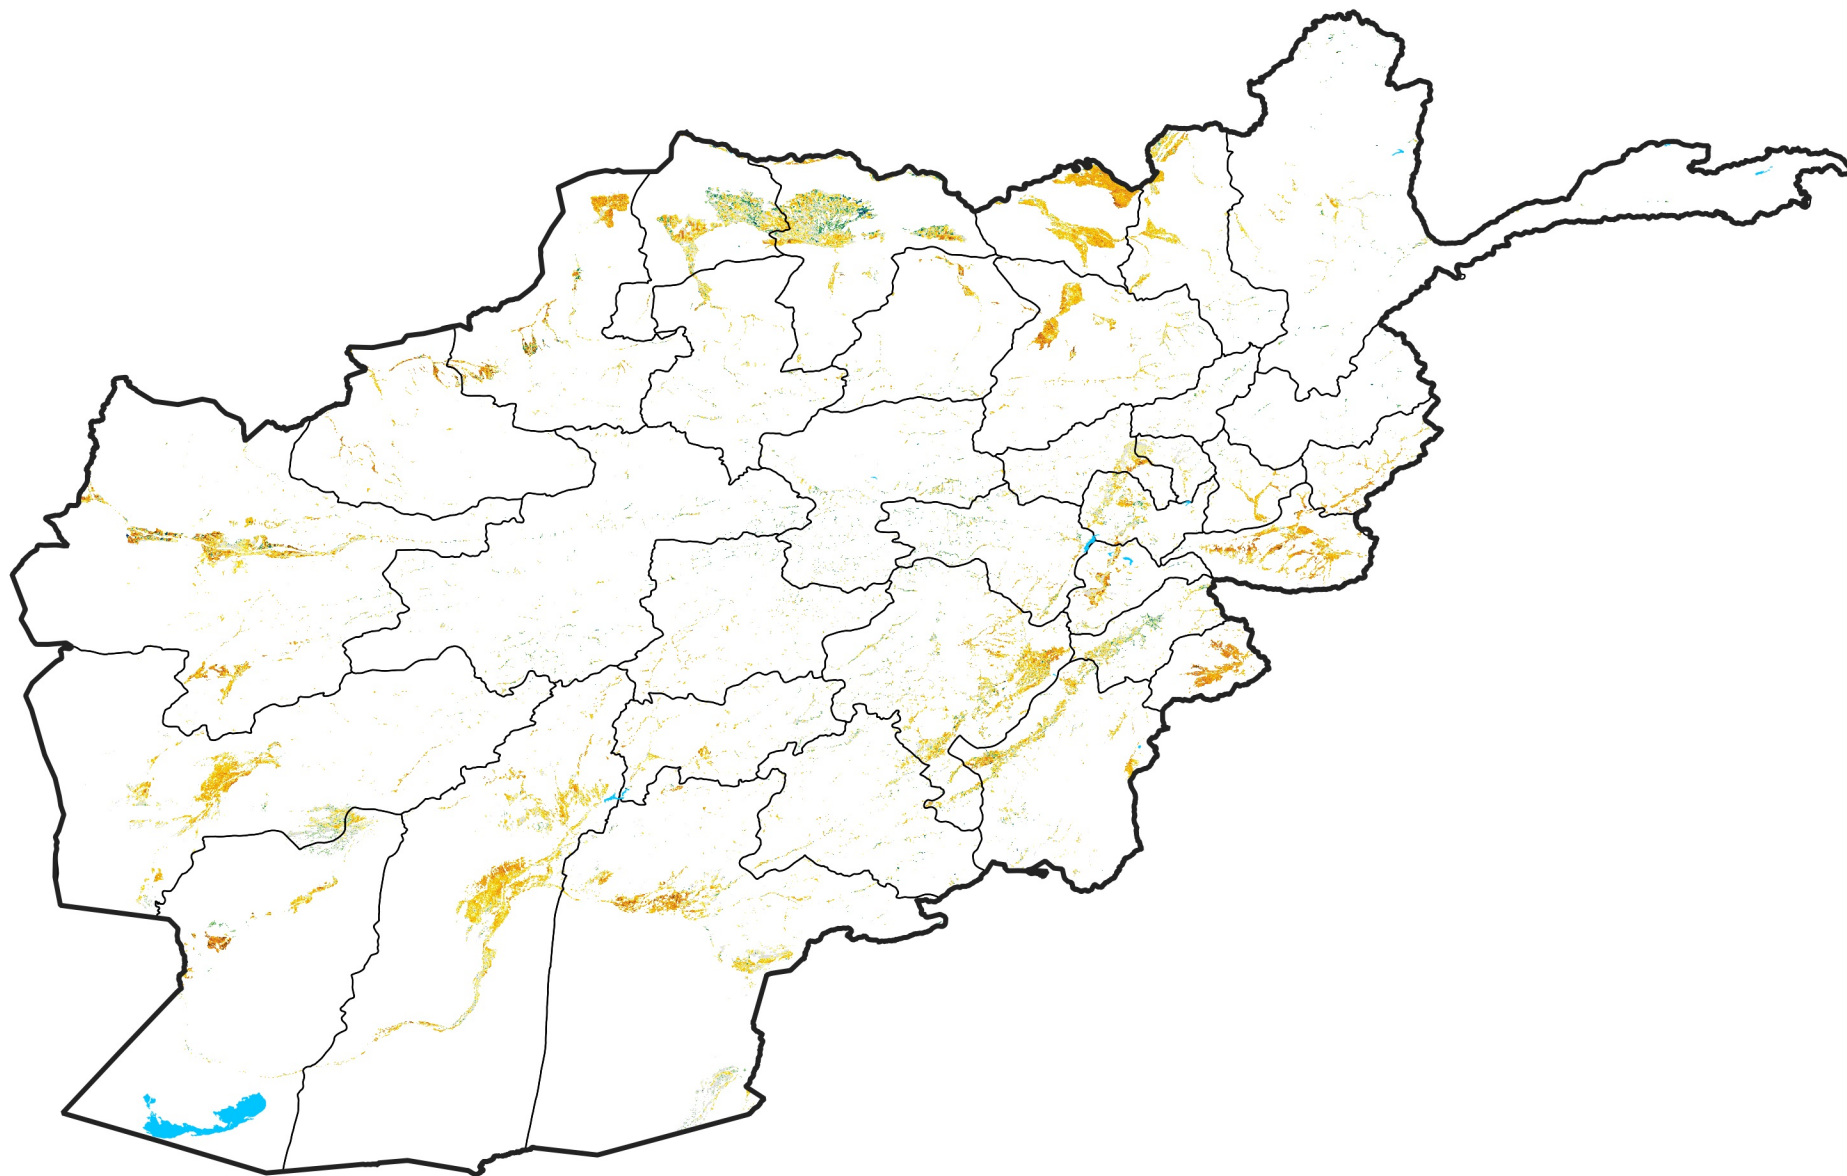

Afghanistan Irrigated Agricultural Areas

Percent of Mean NDVI

2006 / mean (2003 - 2022)

Period 14 / May 11 - 20, 2006

Percent of Normal