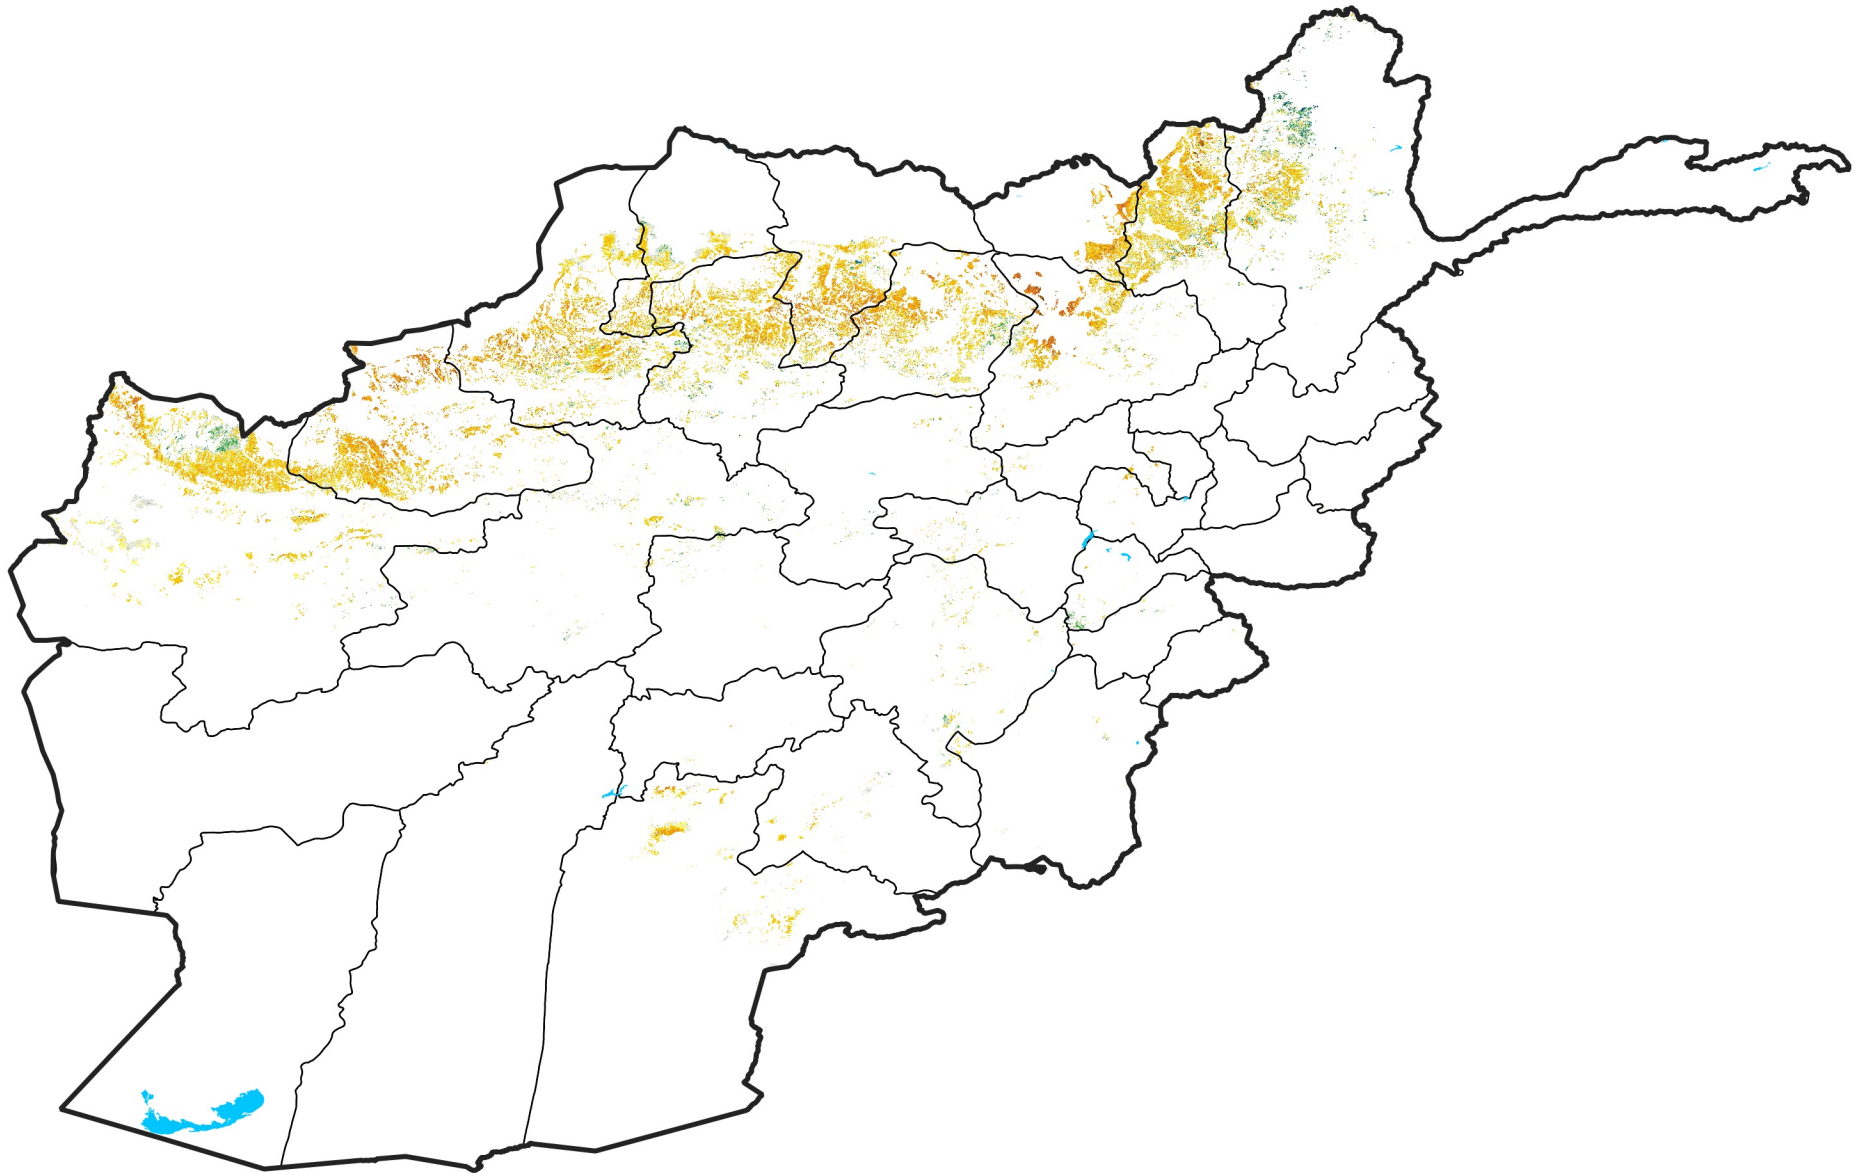

Afghanistan Rainfed Agricultural Areas

Percent of Mean NDVI

2006 / mean (2003 - 2022)

Period 14 / May 11 - 20, 2006

Percent of Normal