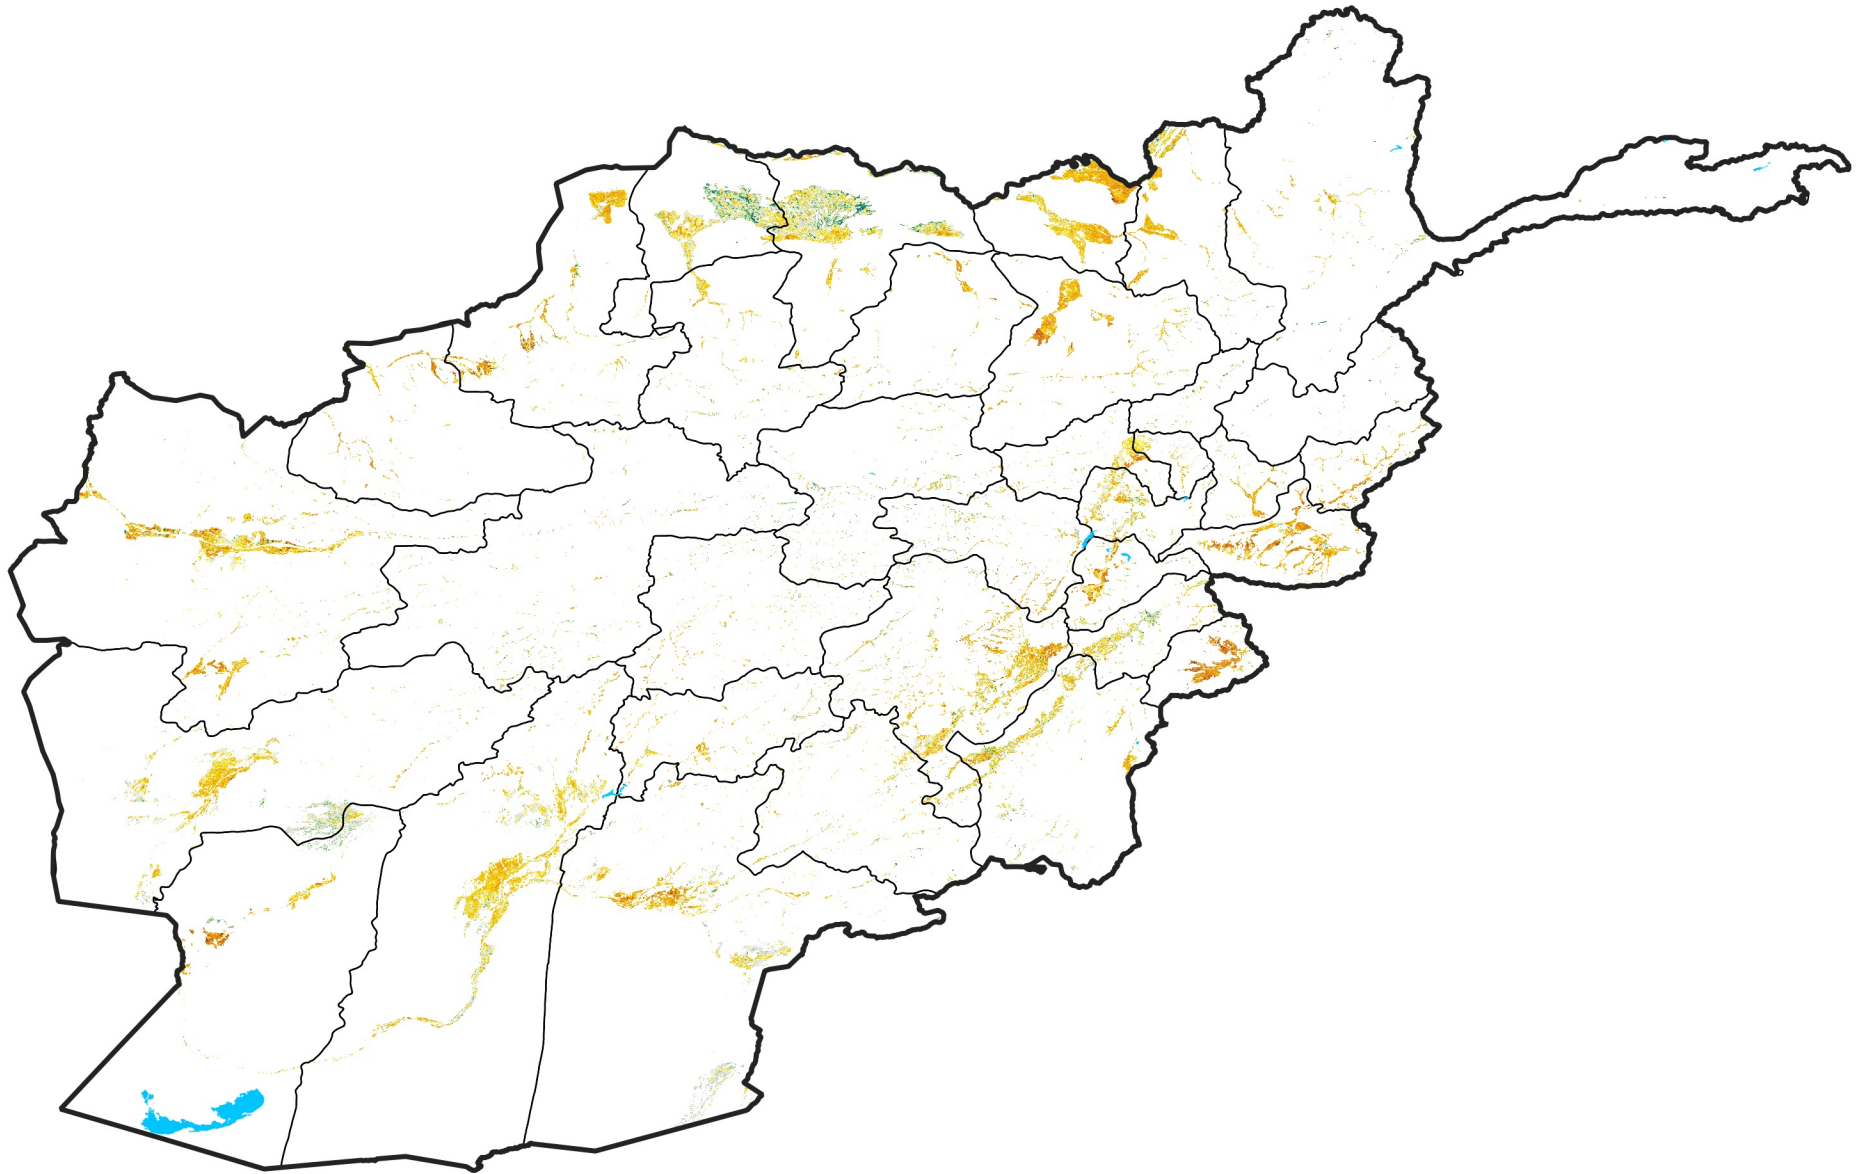

Afghanistan Irrigated Agricultural Areas

Percent of Mean NDVI

2006 / mean (2003 - 2022)

Period 15 / May 21 - 31, 2006

Percent of Normal