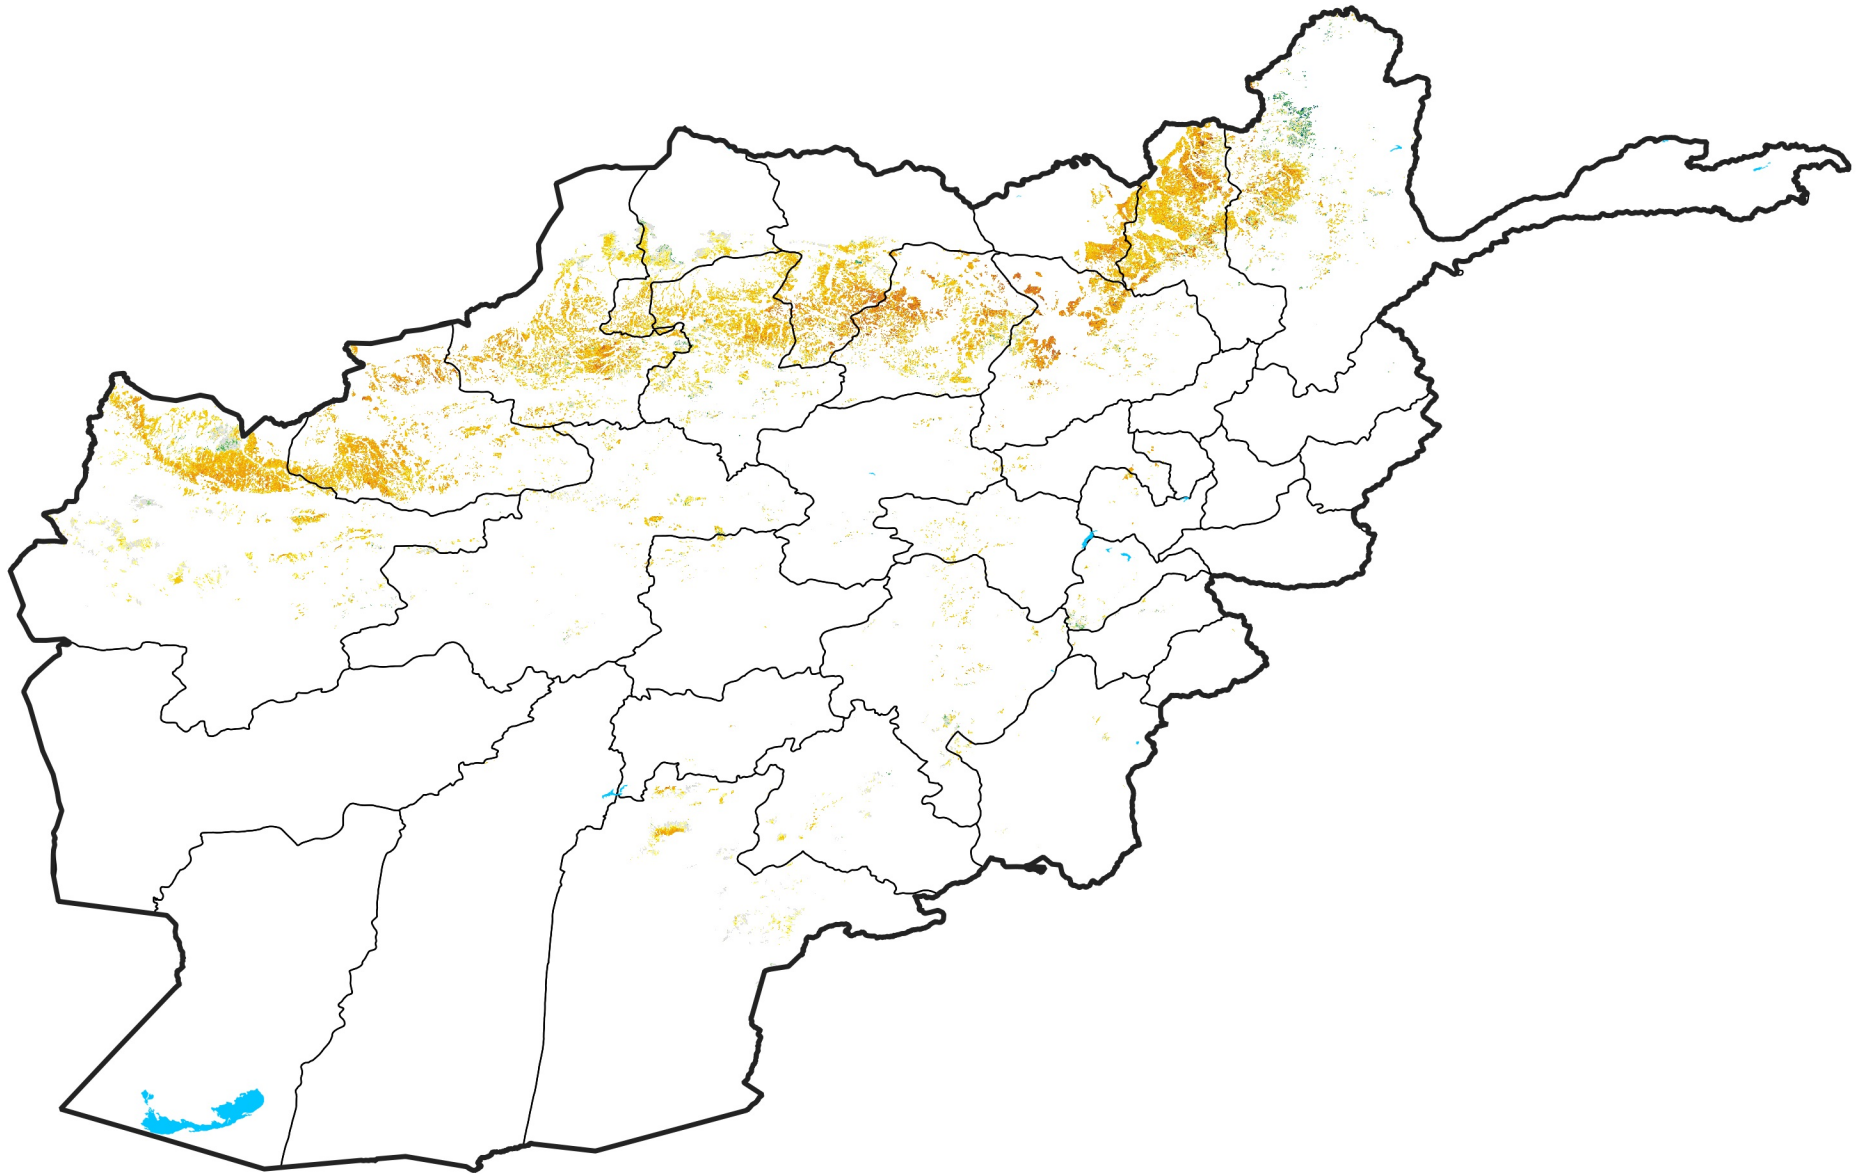

Afghanistan Rainfed Agricultural Areas

Percent of Mean NDVI

2006 / mean (2003 - 2022)

Period 15 / May 21 - 31, 2006

Percent of Normal