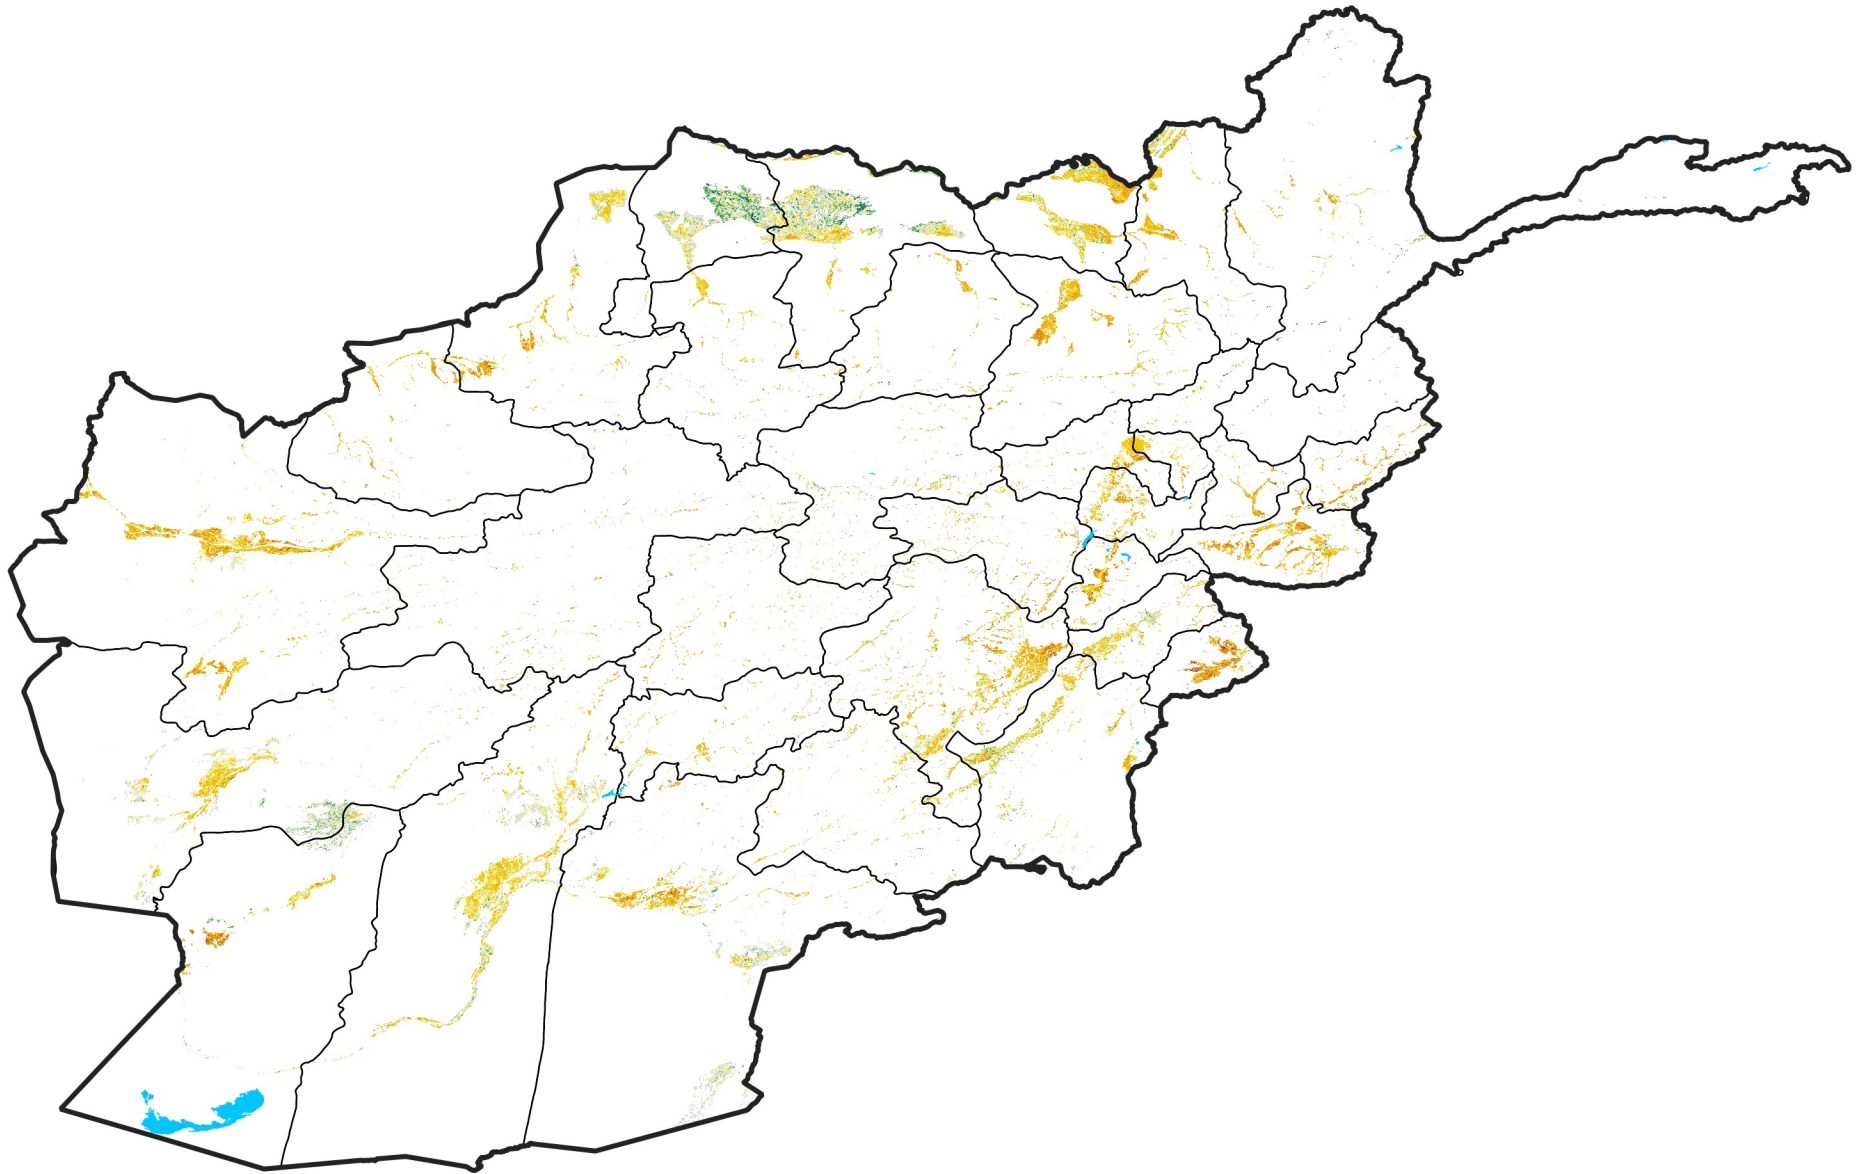

Afghanistan Irrigated Agricultural Areas

Percent of Mean NDVI

2006 / mean (2003 - 2022)

Period 16 / June 01 - 10, 2006

Percent of Normal