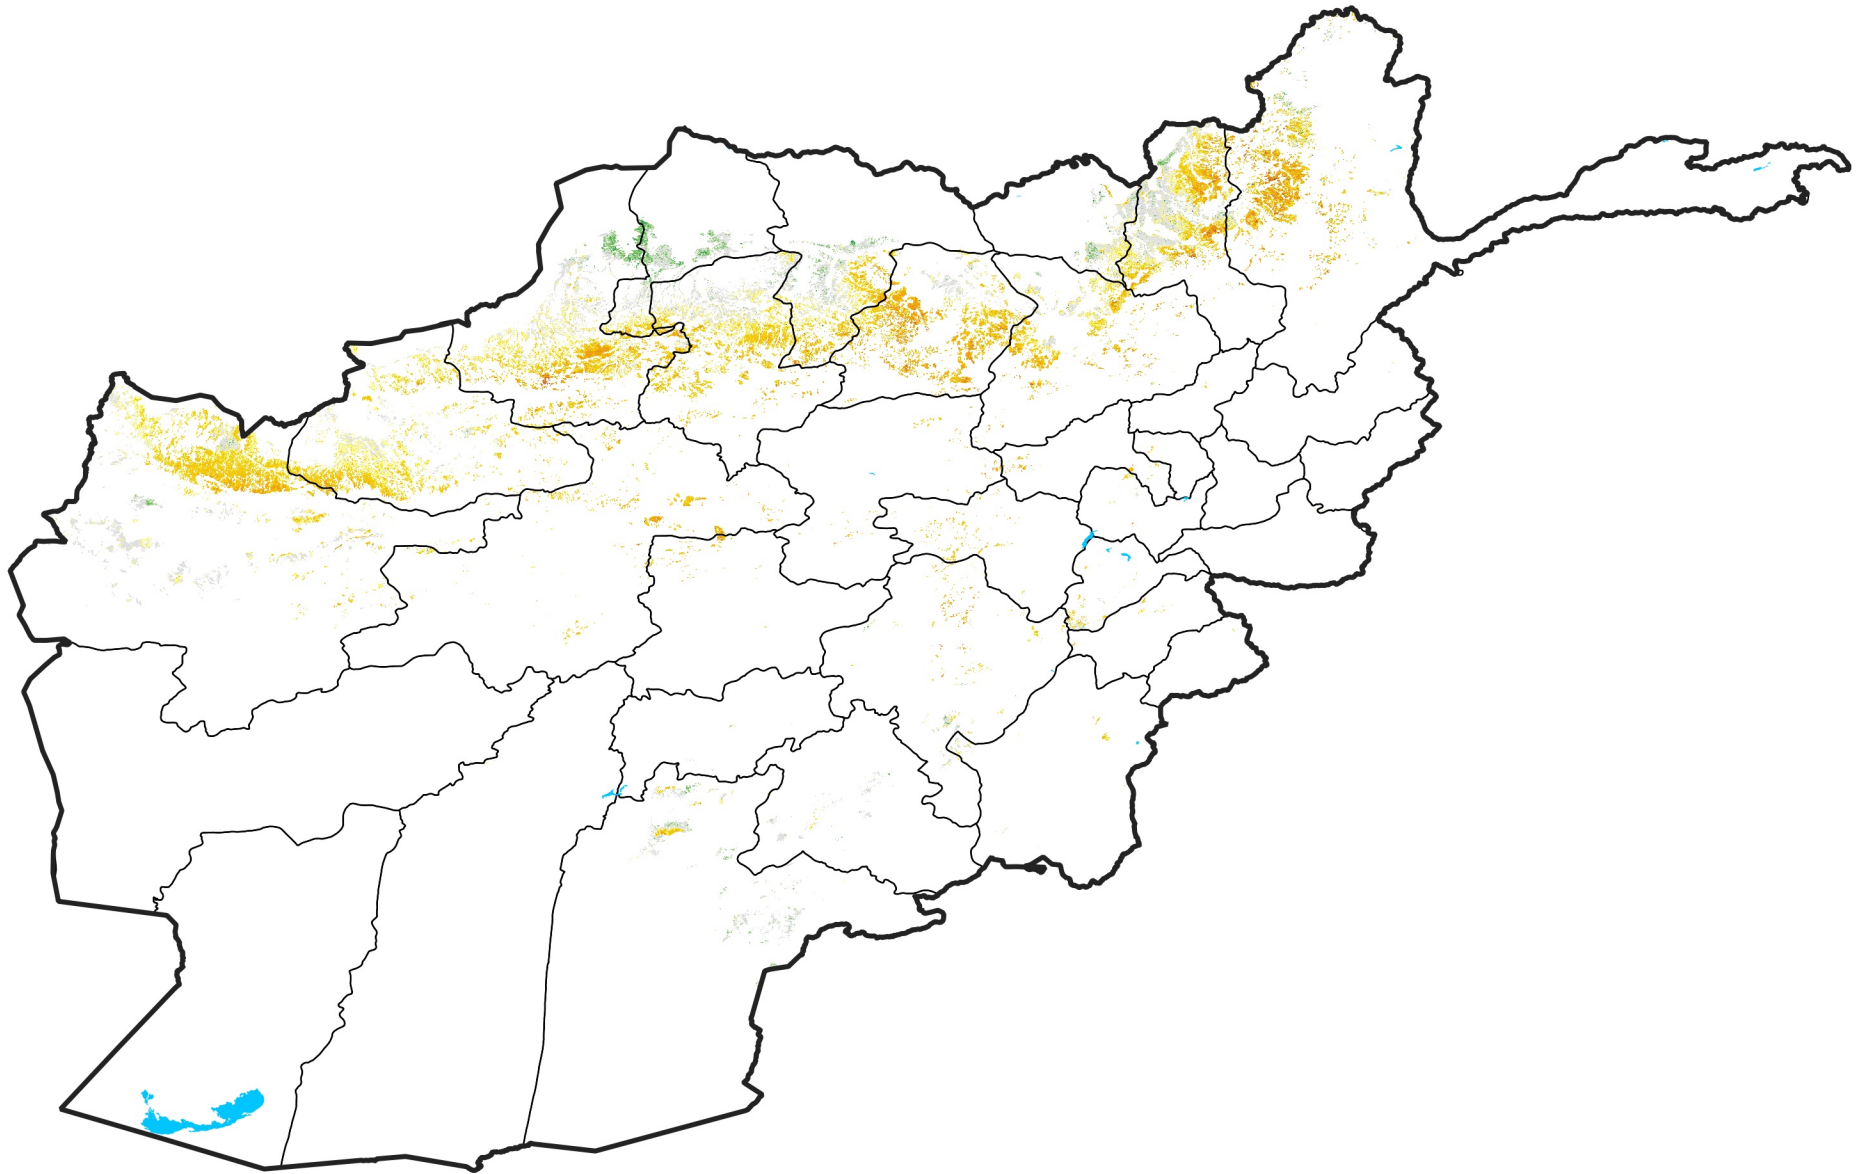

Afghanistan Rainfed Agricultural Areas

Percent of Mean NDVI

2006 / mean (2003 - 2022)

Period 18 / June 21 - 30, 2006

Percent of Normal