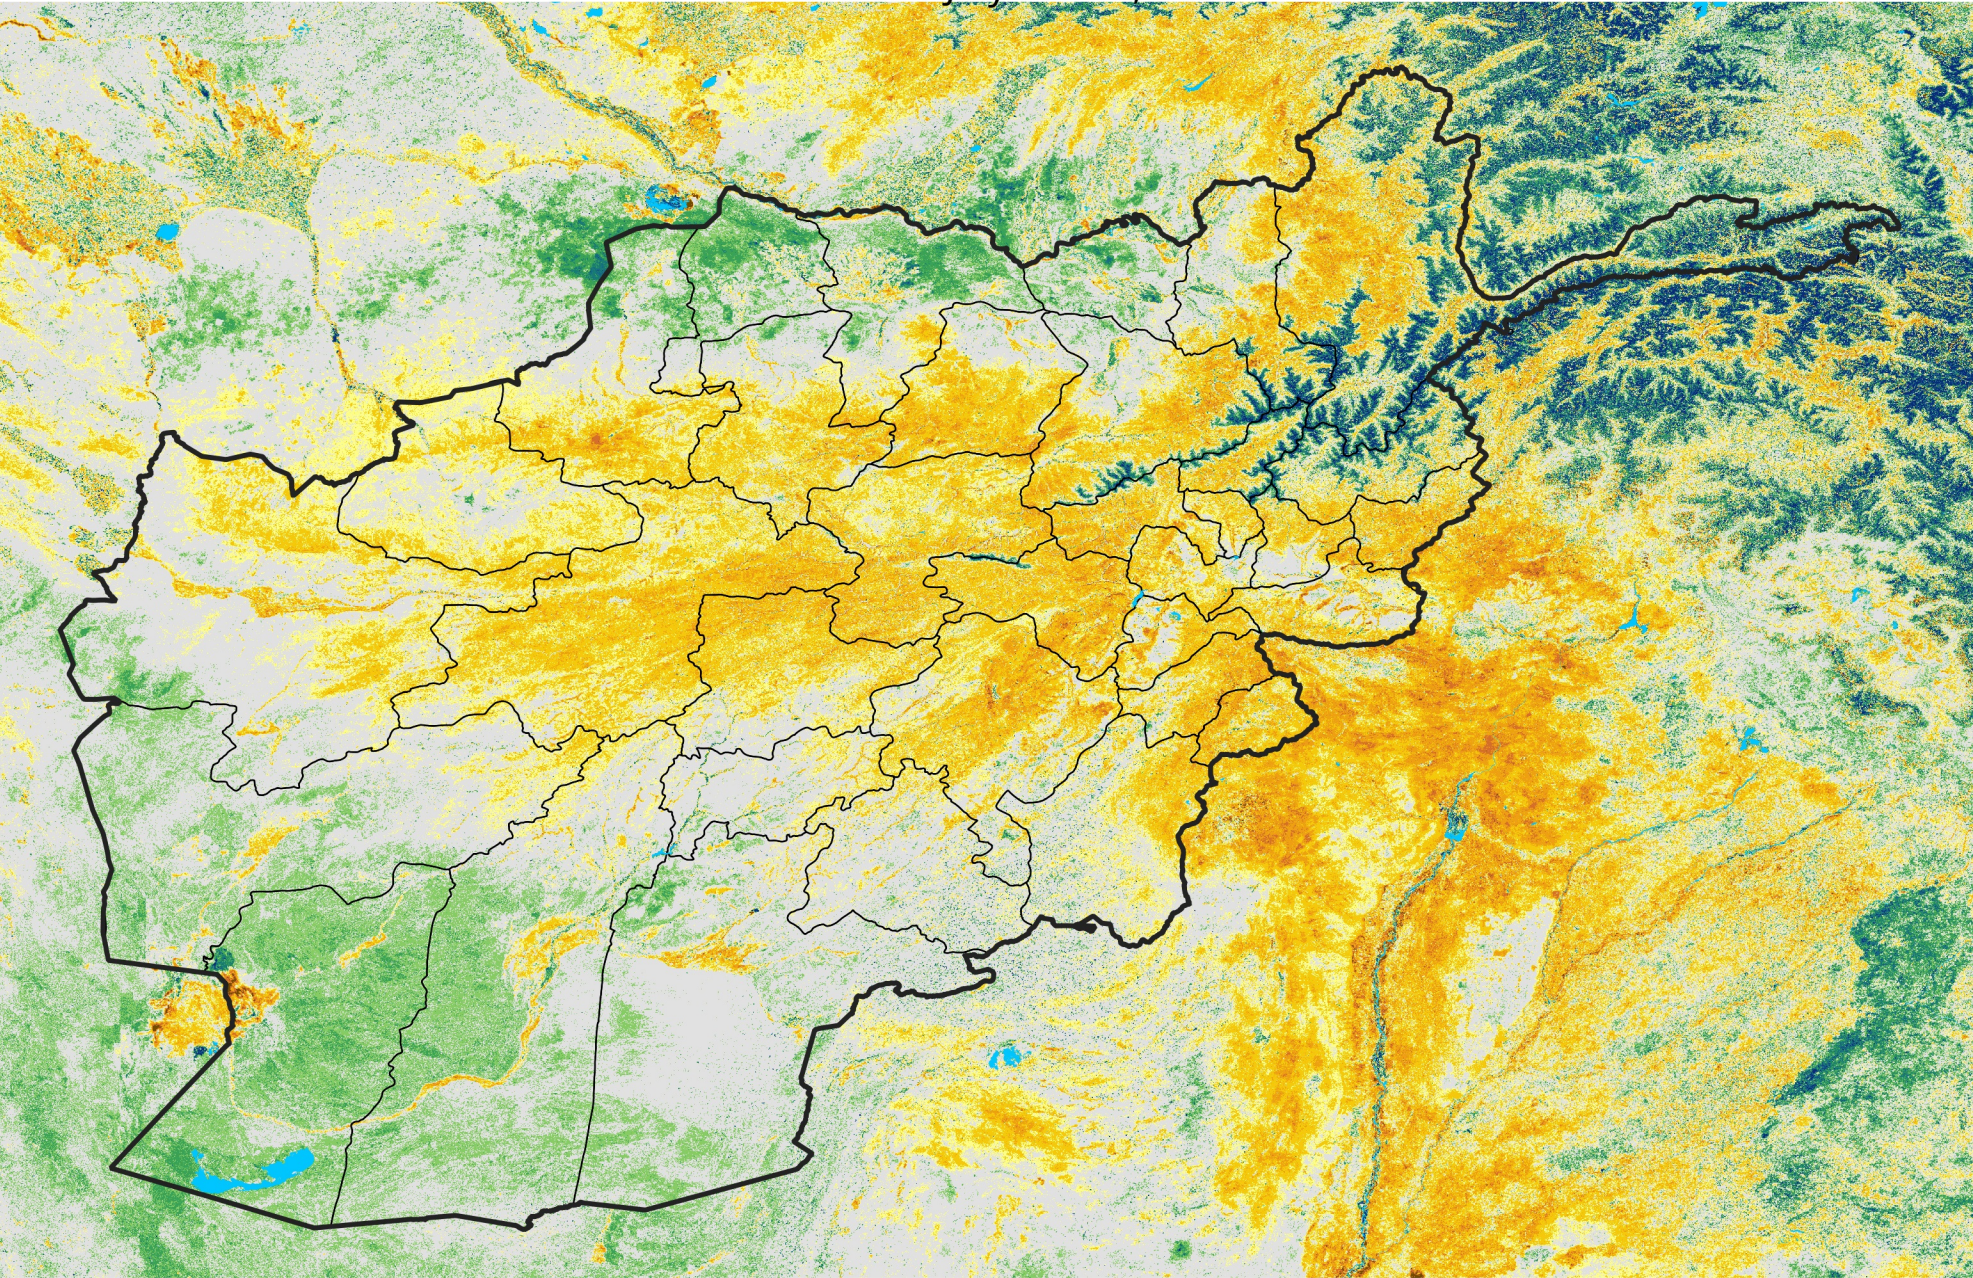

Afghanistan

Percent of Mean NDVI

2006 / mean (2003 - 2022)

Period 19 / July 01 - 10, 2006

Percent of Normal