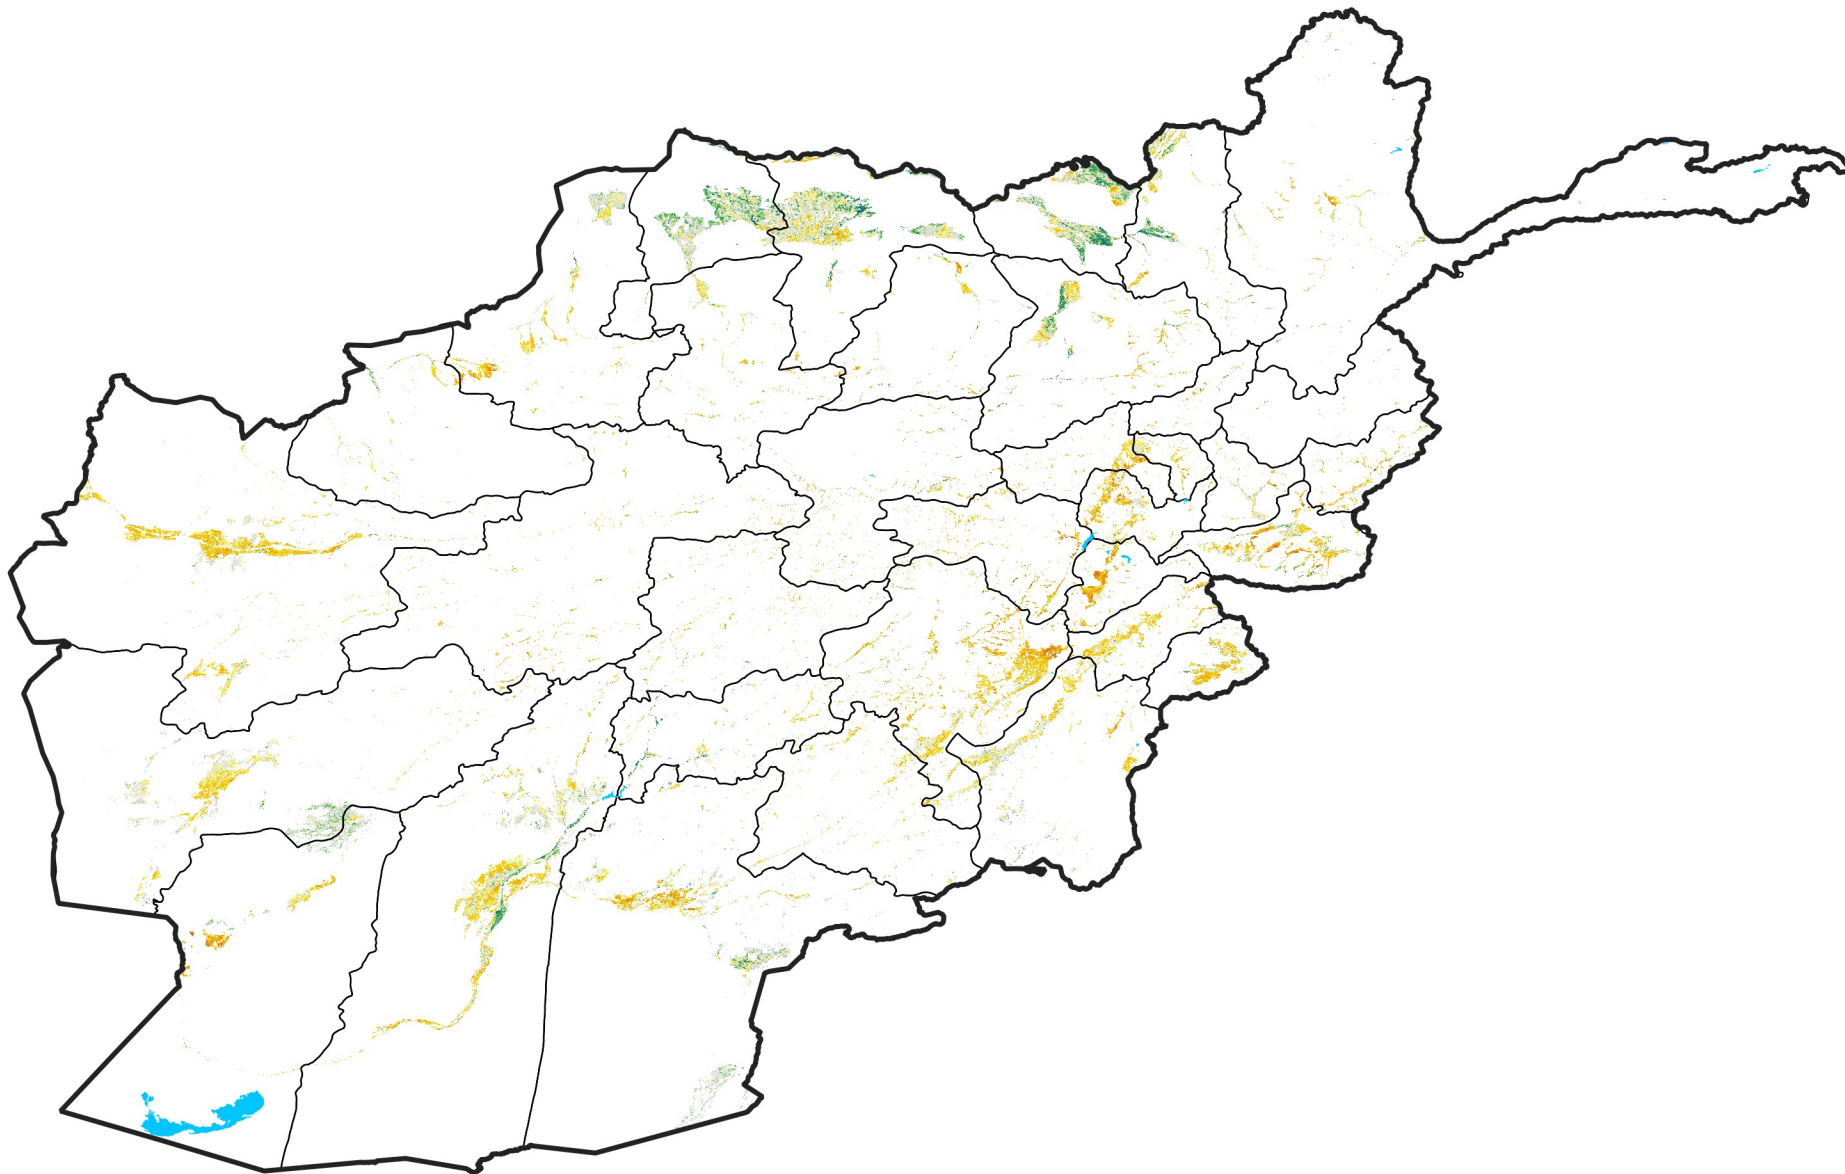

Afghanistan Irrigated Agricultural Areas

Percent of Mean NDVI

2006 / mean (2003 - 2022)

Period 19 / July 01 - 10, 2006

Percent of Normal