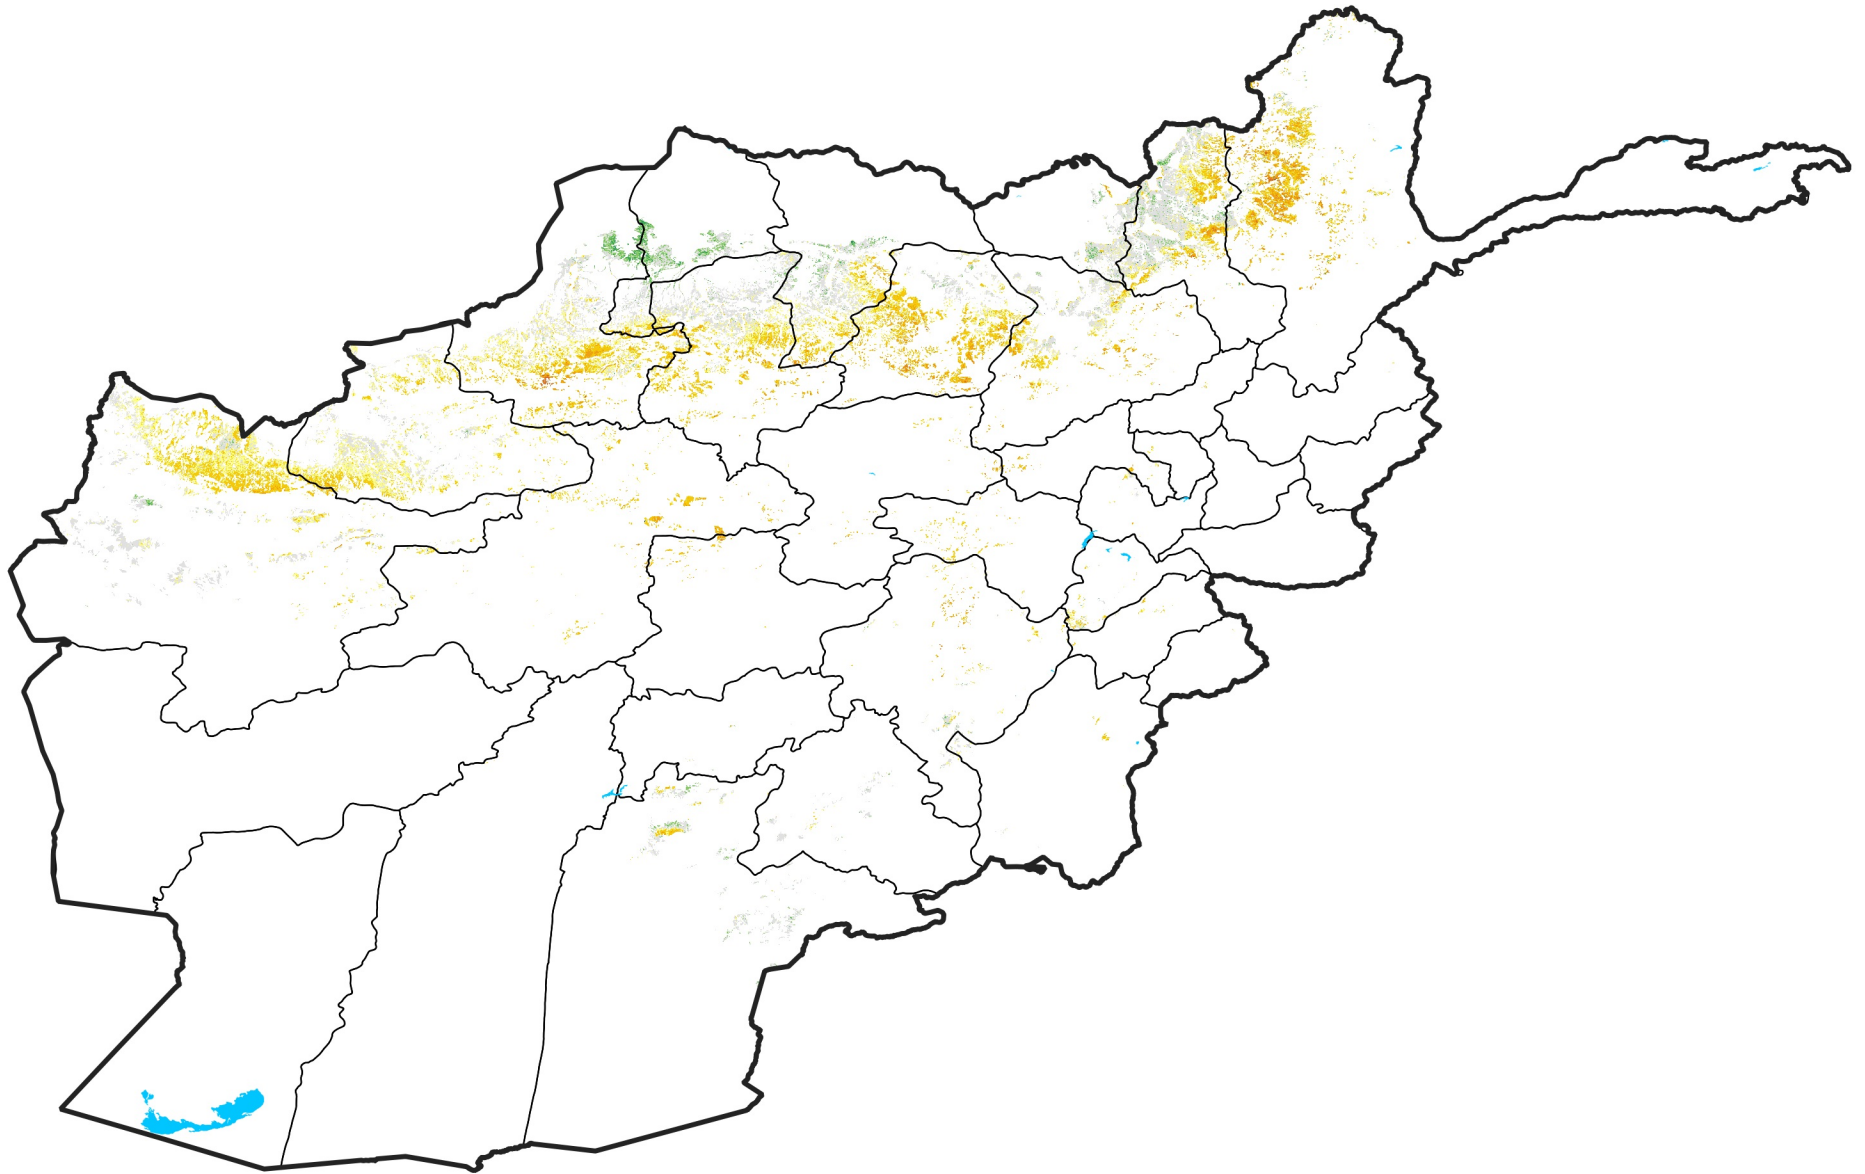

Afghanistan Rainfed Agricultural Areas

Percent of Mean NDVI

2006 / mean (2003 - 2022)

Period 19 / July 01 - 10, 2006

Percent of Normal